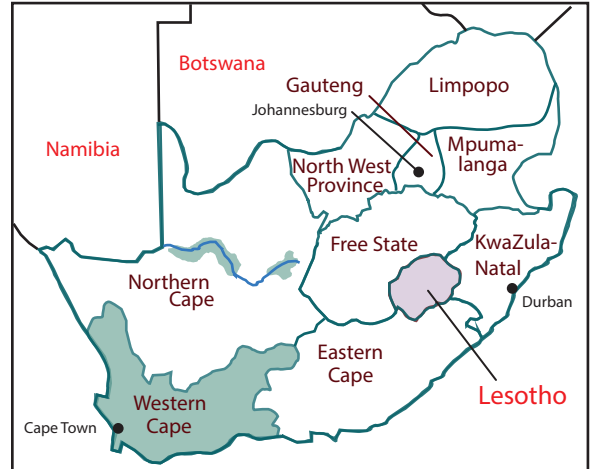

Wine Areas of South Africa

Provinces of South Africa

Olifants River Region:

Lutzville Valley

Citrusdal Valley

Citrusdal Mountain

Coastal Region:

Swartland

Tulbagh

Wellington

Darling

Tygerberg

Paarl

Cape Town

Constantia

Cape Peninsula

Atlantic Ocean

Stellenbosch

Franschhoek Valley

Elgin

Walker Bay

Cape Agulhas

Breede River Valley Region:

Breedekloof

Worcester

Robertson

Western Cape G.U.

Klein Karoo Region:

Calitzdorp

Langeberg-Garcia

Cape South Coast Region:

Plettenberg Bay