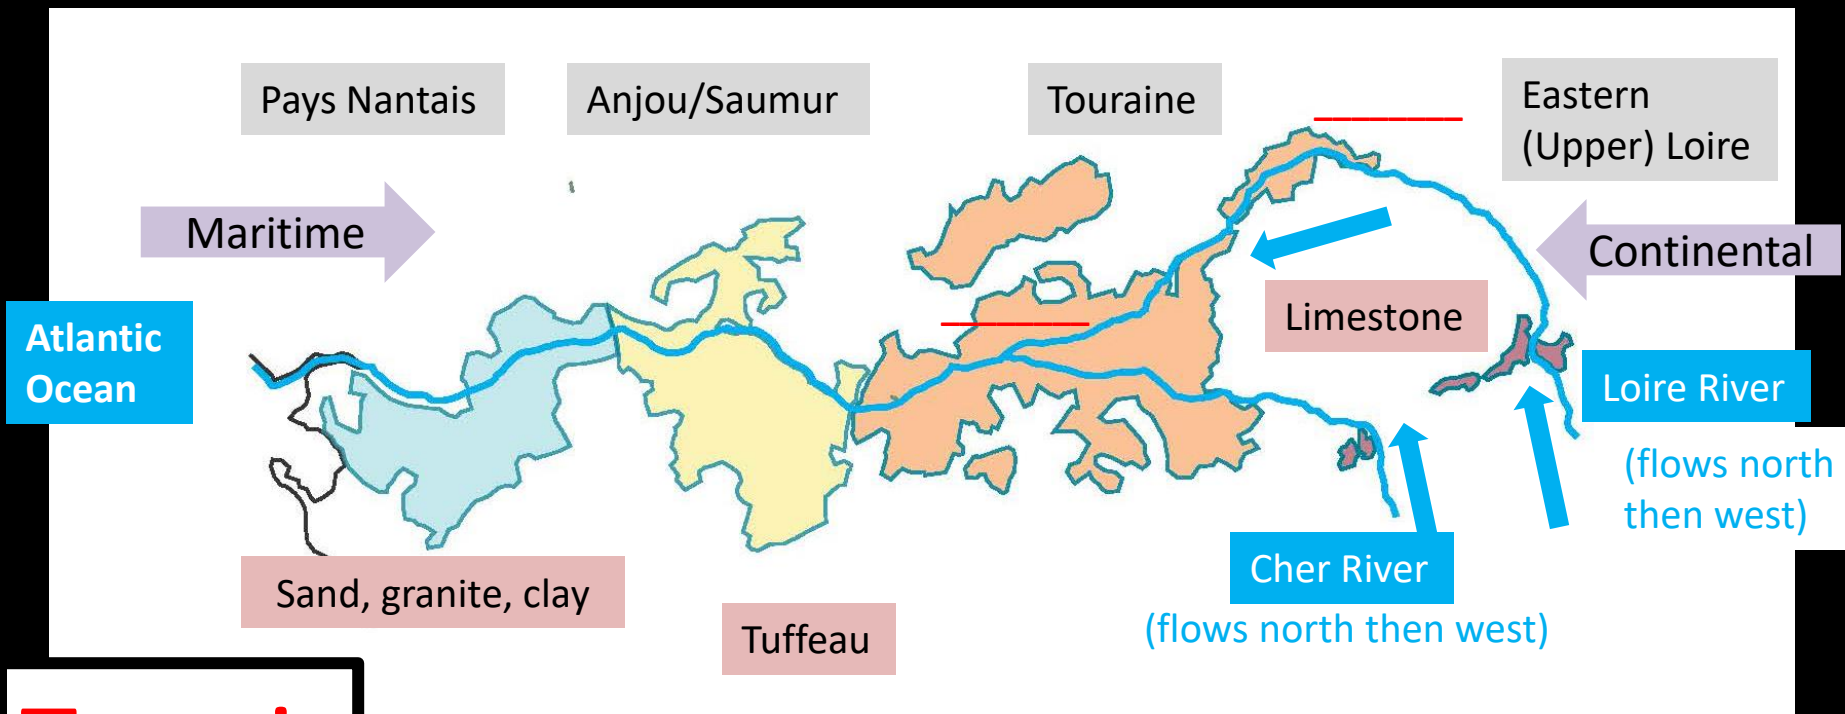

Course of the Loire River by Matthias Kabel via Wikimedia Commons

300-mile long stretch of the _____-mile Loire River

Terroir

Massif Central
Origin of the
Loire & Cher Rivers

Wine Regions of the Loire Valley