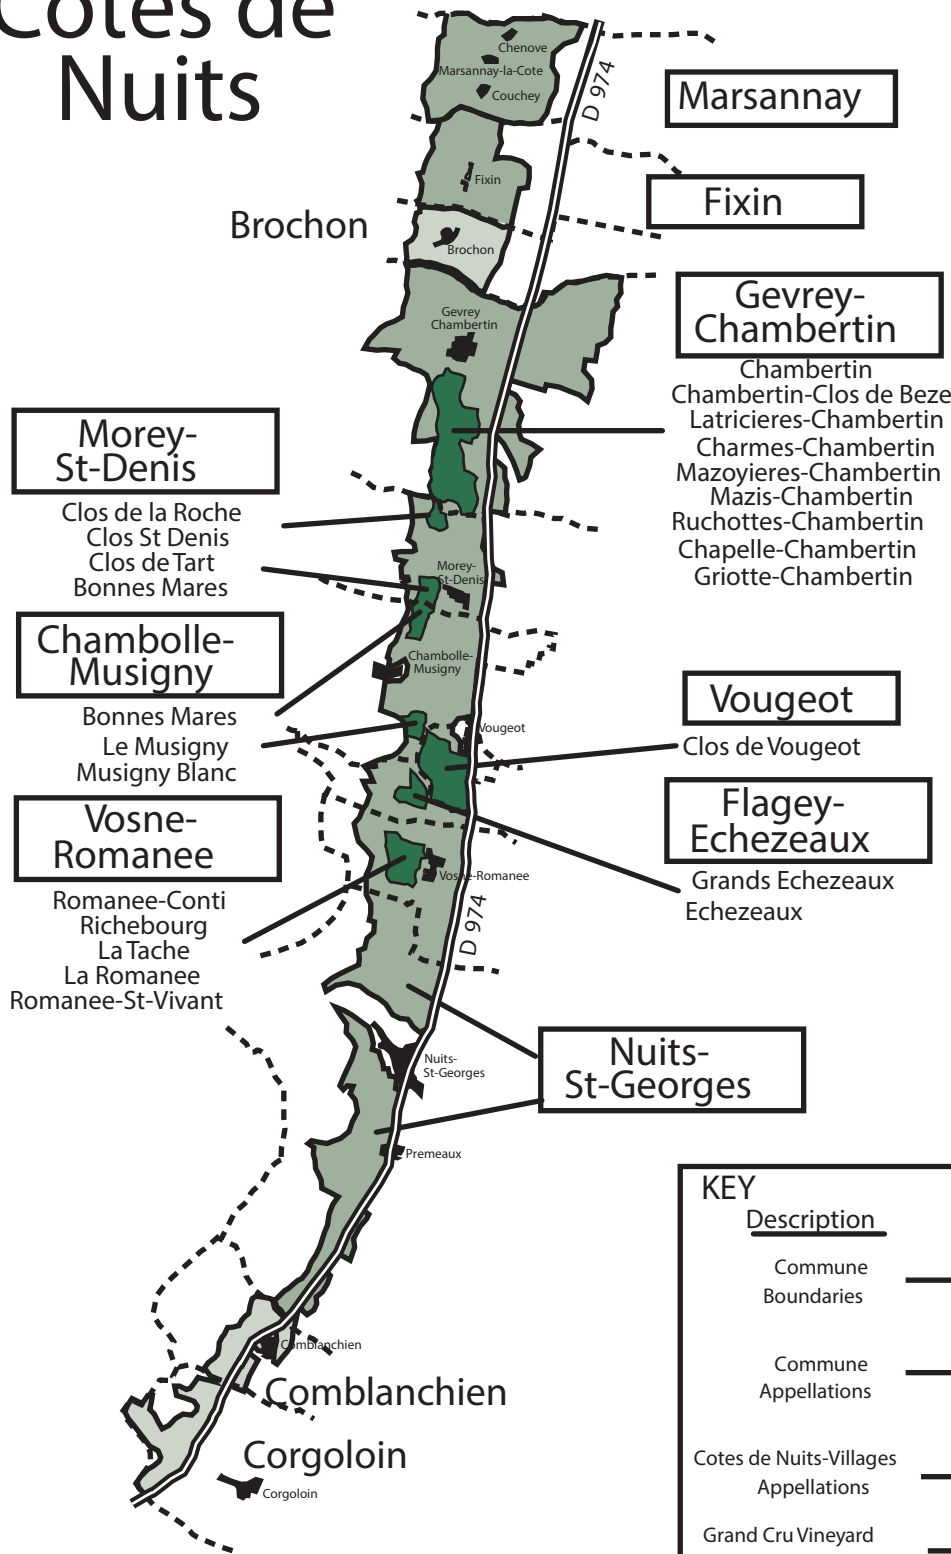

Cotes de Nuits

KEY	
Description	Example
Commune Boundaries	
Commune Appellations	Fixin
Cotes de Nuits-Villages Appellations	Brochon
Grand Cru Vineyard Appellations	Chambertin

Copyright: William Lembeck 2013