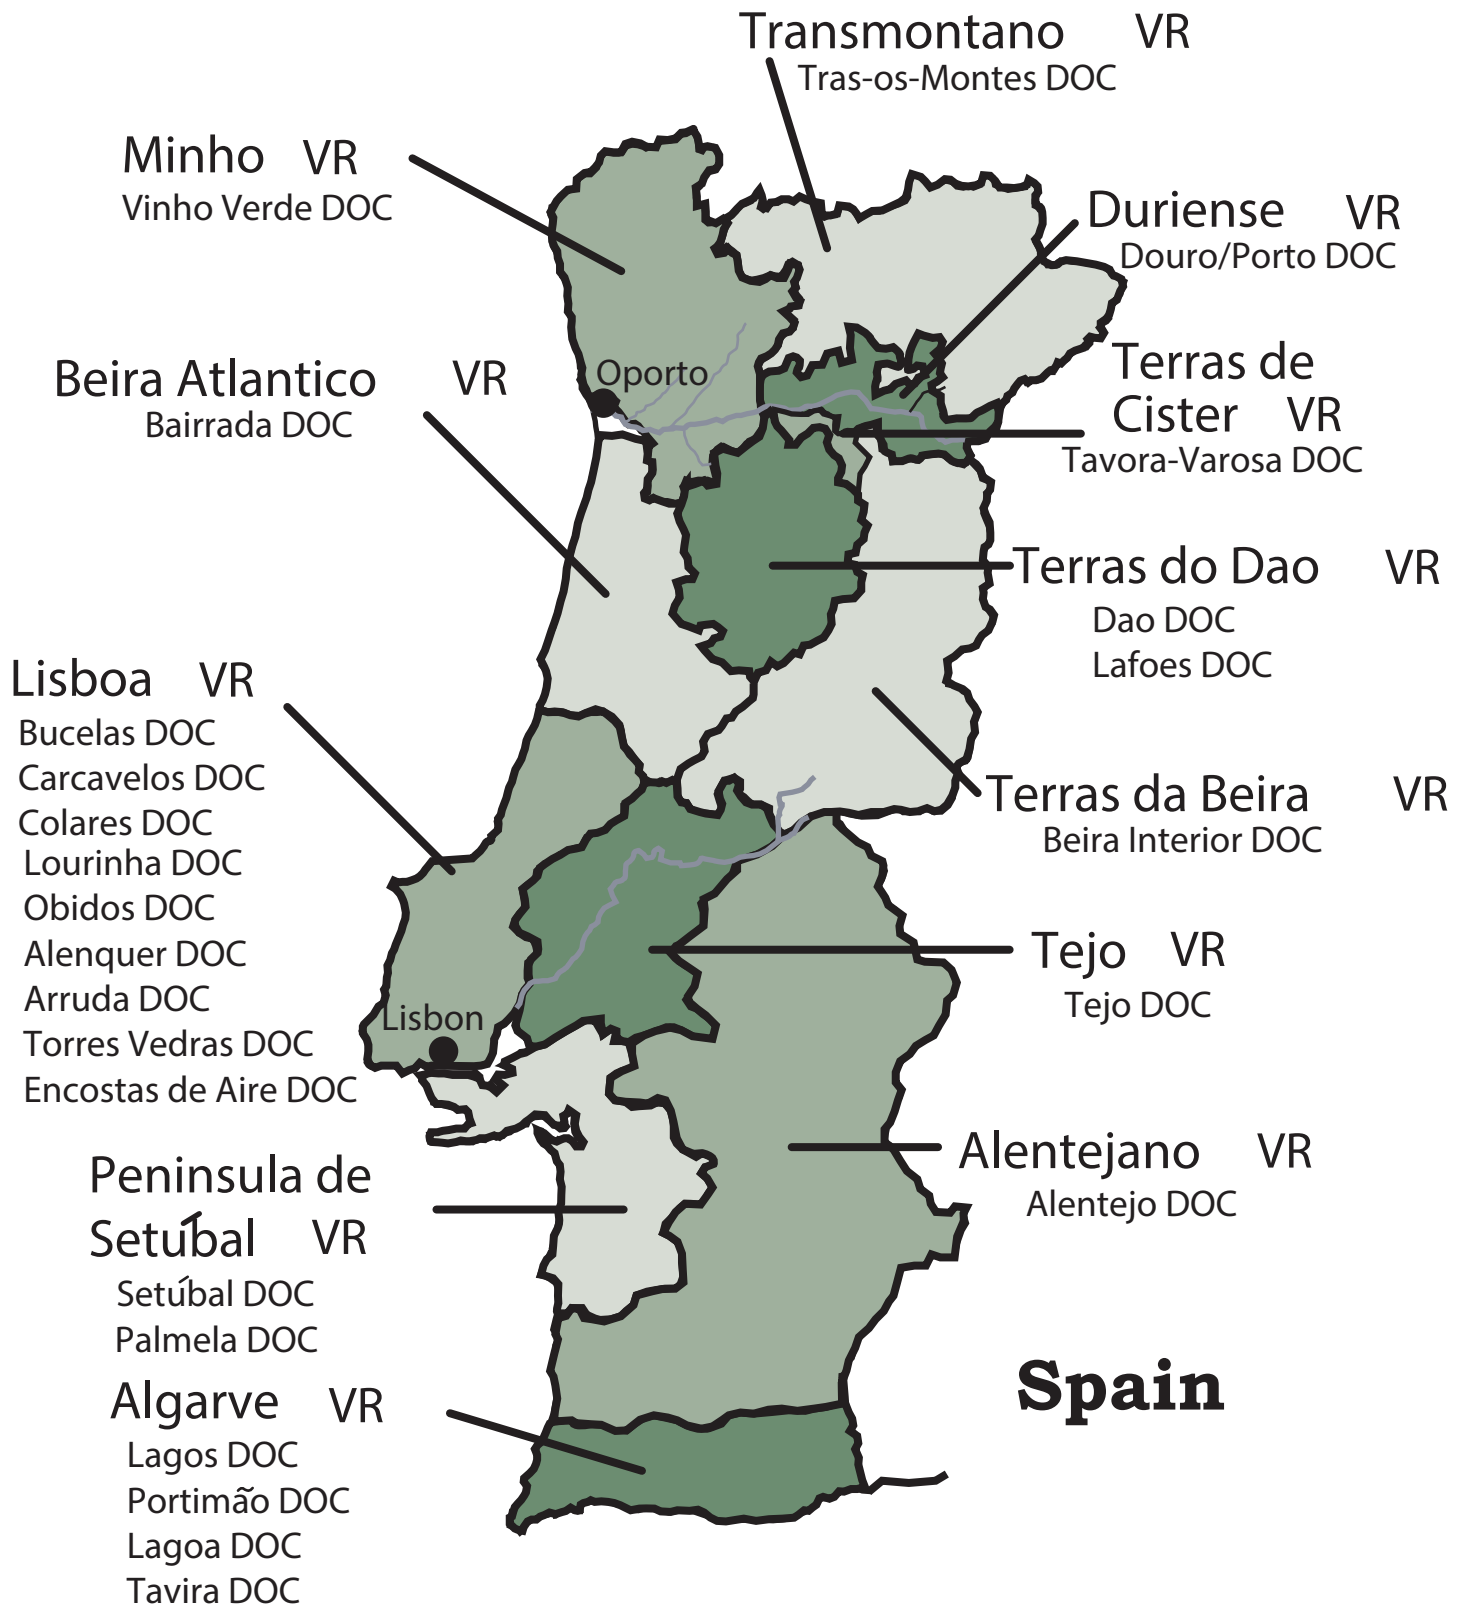

# Portugal Wine Regions

**KEY**

VR: Vinho Regional

DOC: Controlled Designation of Origin

Fig. 12.1