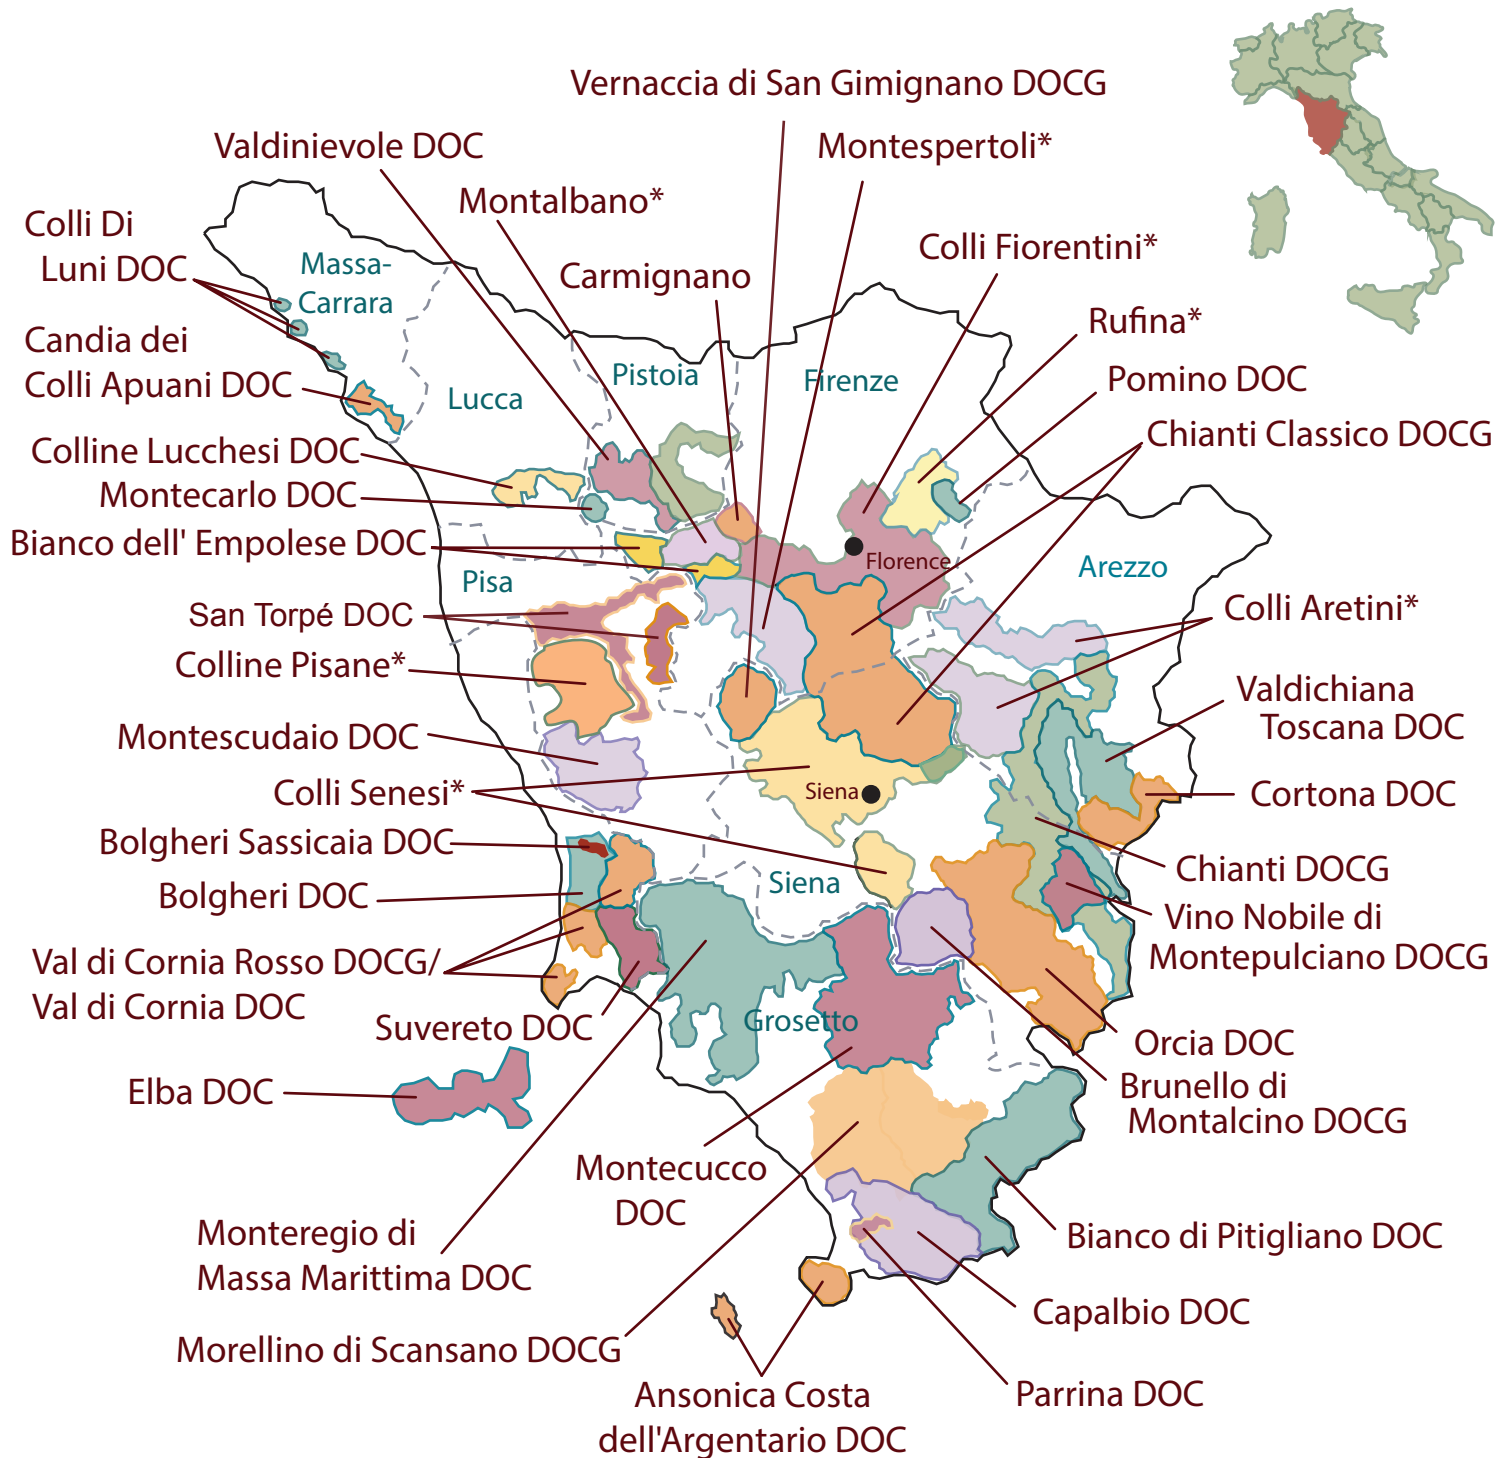

# Major Wine Regions of Tuscany

\*Subzones of the Chianti DOCG