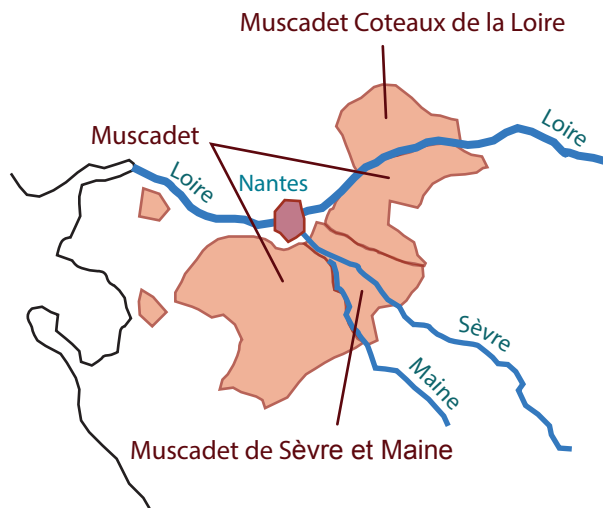

Wine Regions of the Loire Valley

1. PAYS NANTAIS

2. ANJOU-SAUMUR

3. TOURAINE

4. UPPER LOIRE