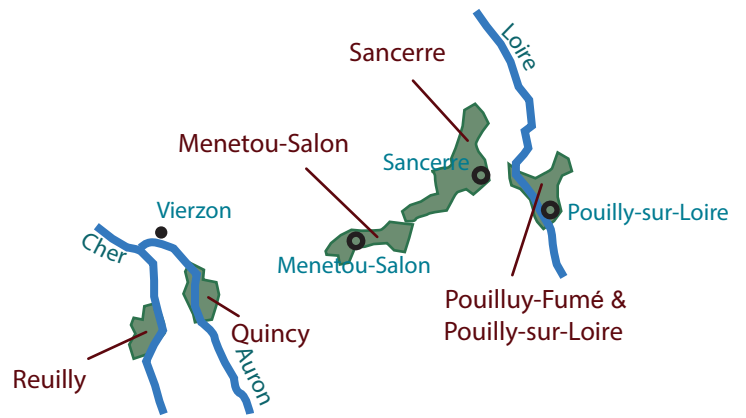

Wine Regions of the Loire Valley

1. PAYS NANTAIS

2. ANJOU-SAUMUR

3. TOURAINE

4. UPPER LOIRE