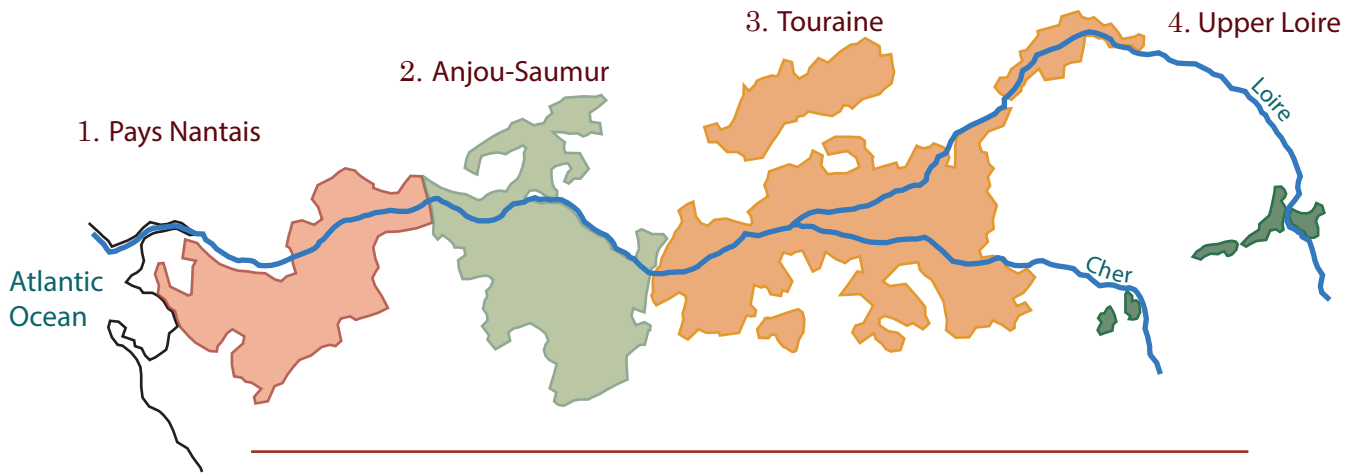

Wine Regions of the Loire Valley

1. PAYS NANTAIS

2. ANJOU-SAUMUR

3. TOURAINE

4. UPPER LOIRE