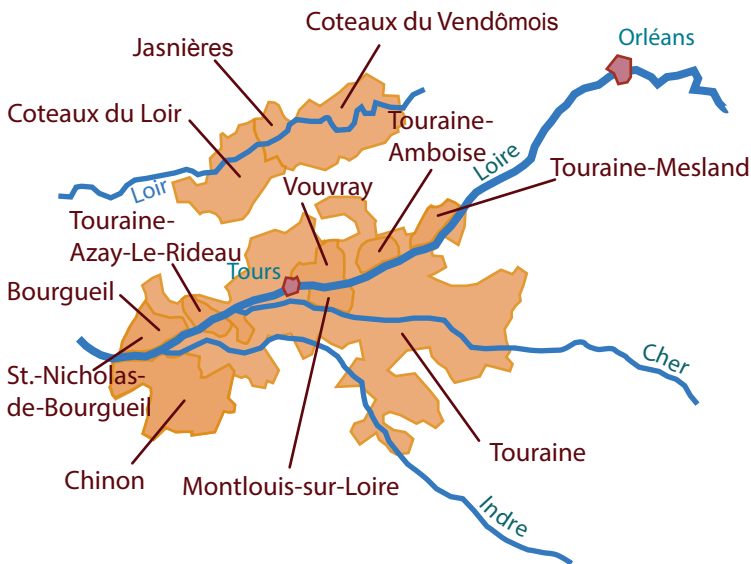

Wine Regions of the Loire Valley

1. PAYS NANTAIS

2. ANJOU-SAUMUR

3. TOURAINE

4. UPPER LOIRE