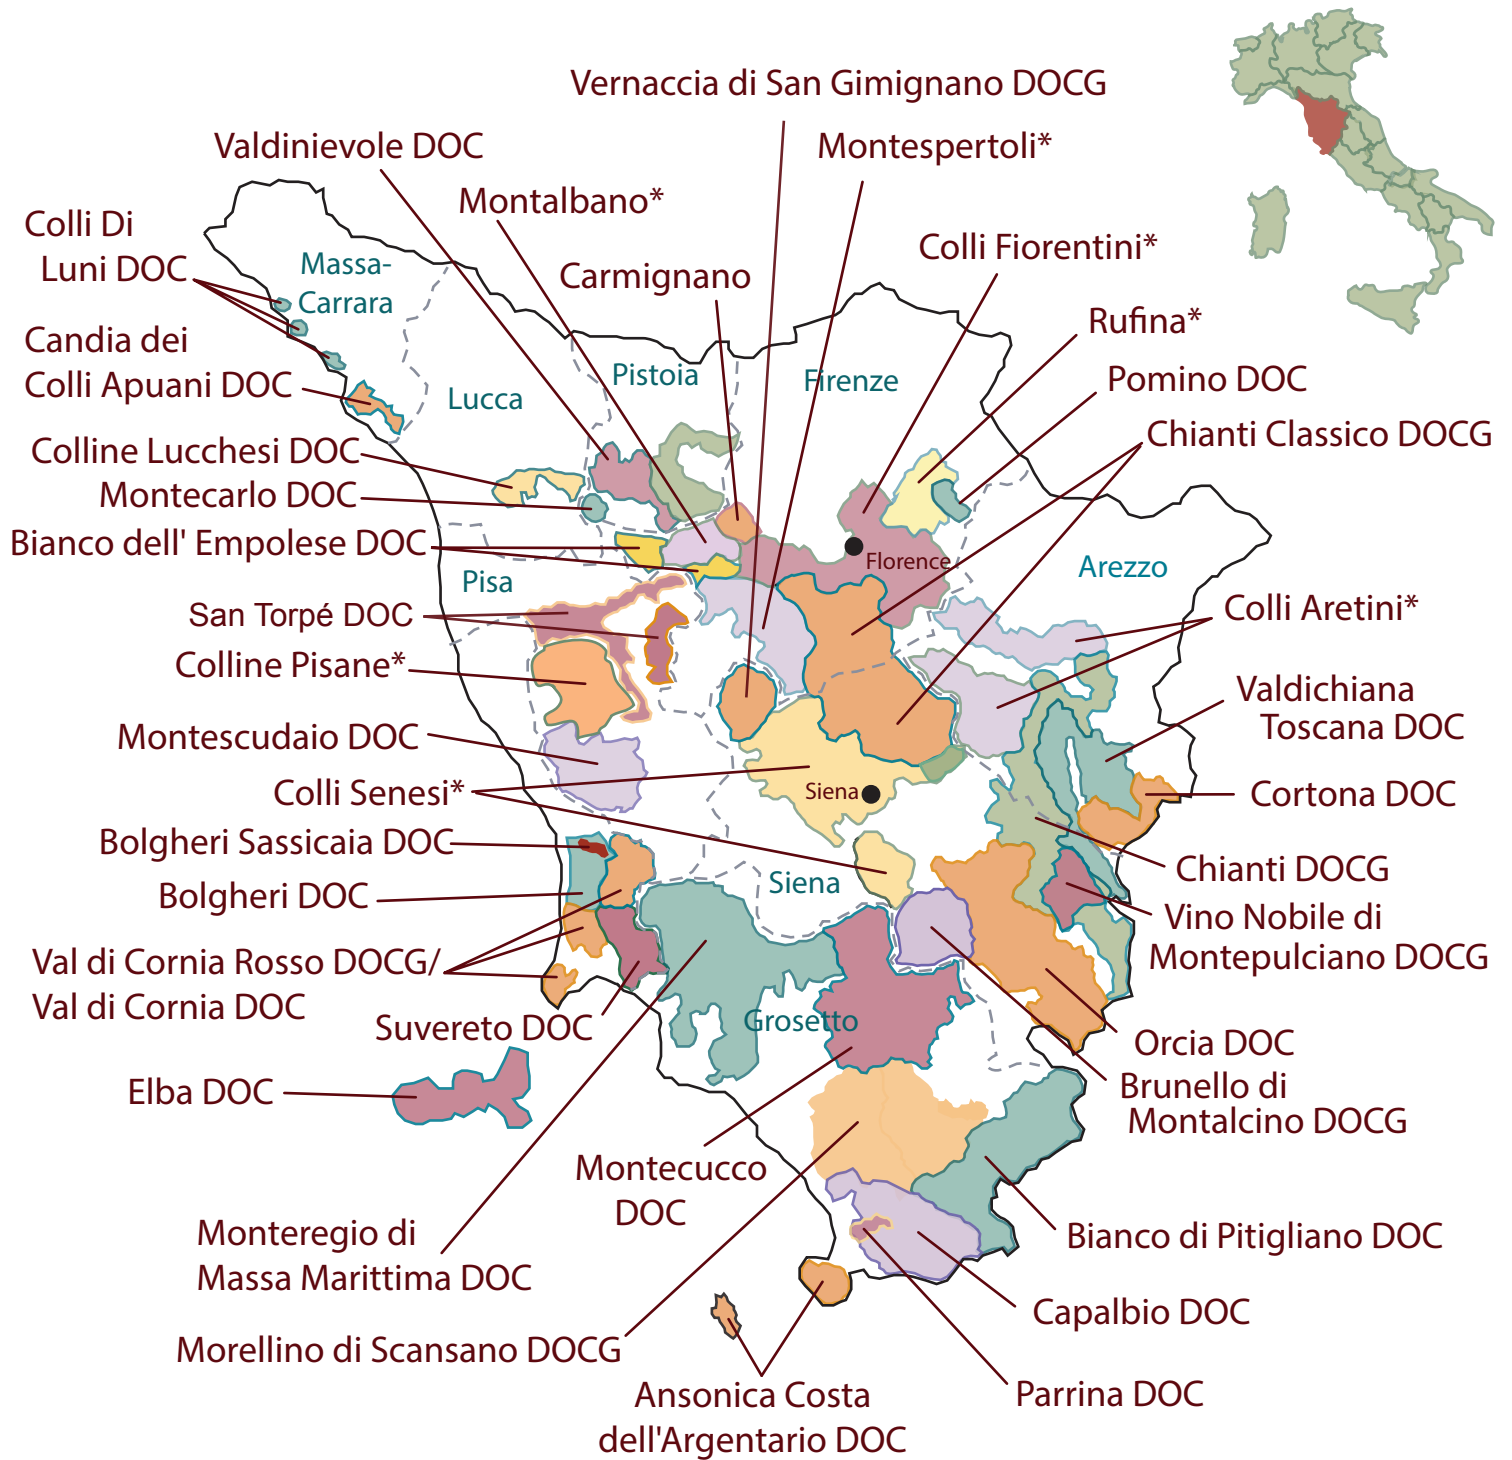

Major Wine Regions of Tuscany

*Subzones of the Chianti DOCG