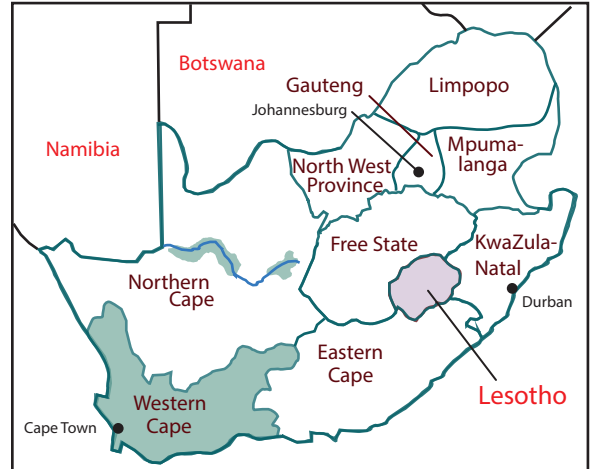

Wine Areas of South Africa

Provinces of South Africa

Olifants River Region:

Lutzville Valley

Citrusdal Valley

Citrusdal Mountain

Coastal Region:

Swartland

Tulbagh

Wellington

Darling

Cape Town

Paarl

Constantia

Atlantic Ocean

Stellenbosch

Franschhoek Valley

Elgin

Walker Bay

Cape Agulhas

Breede River Valley Region:

Breedekloof

Worcester

Robertson

Western Cape G.U.

Klein Karoo Region:

Calitzdorp

Langeberg-Garcia

Cape South Coast Region:

Plettenberg Bay

Indian Ocean