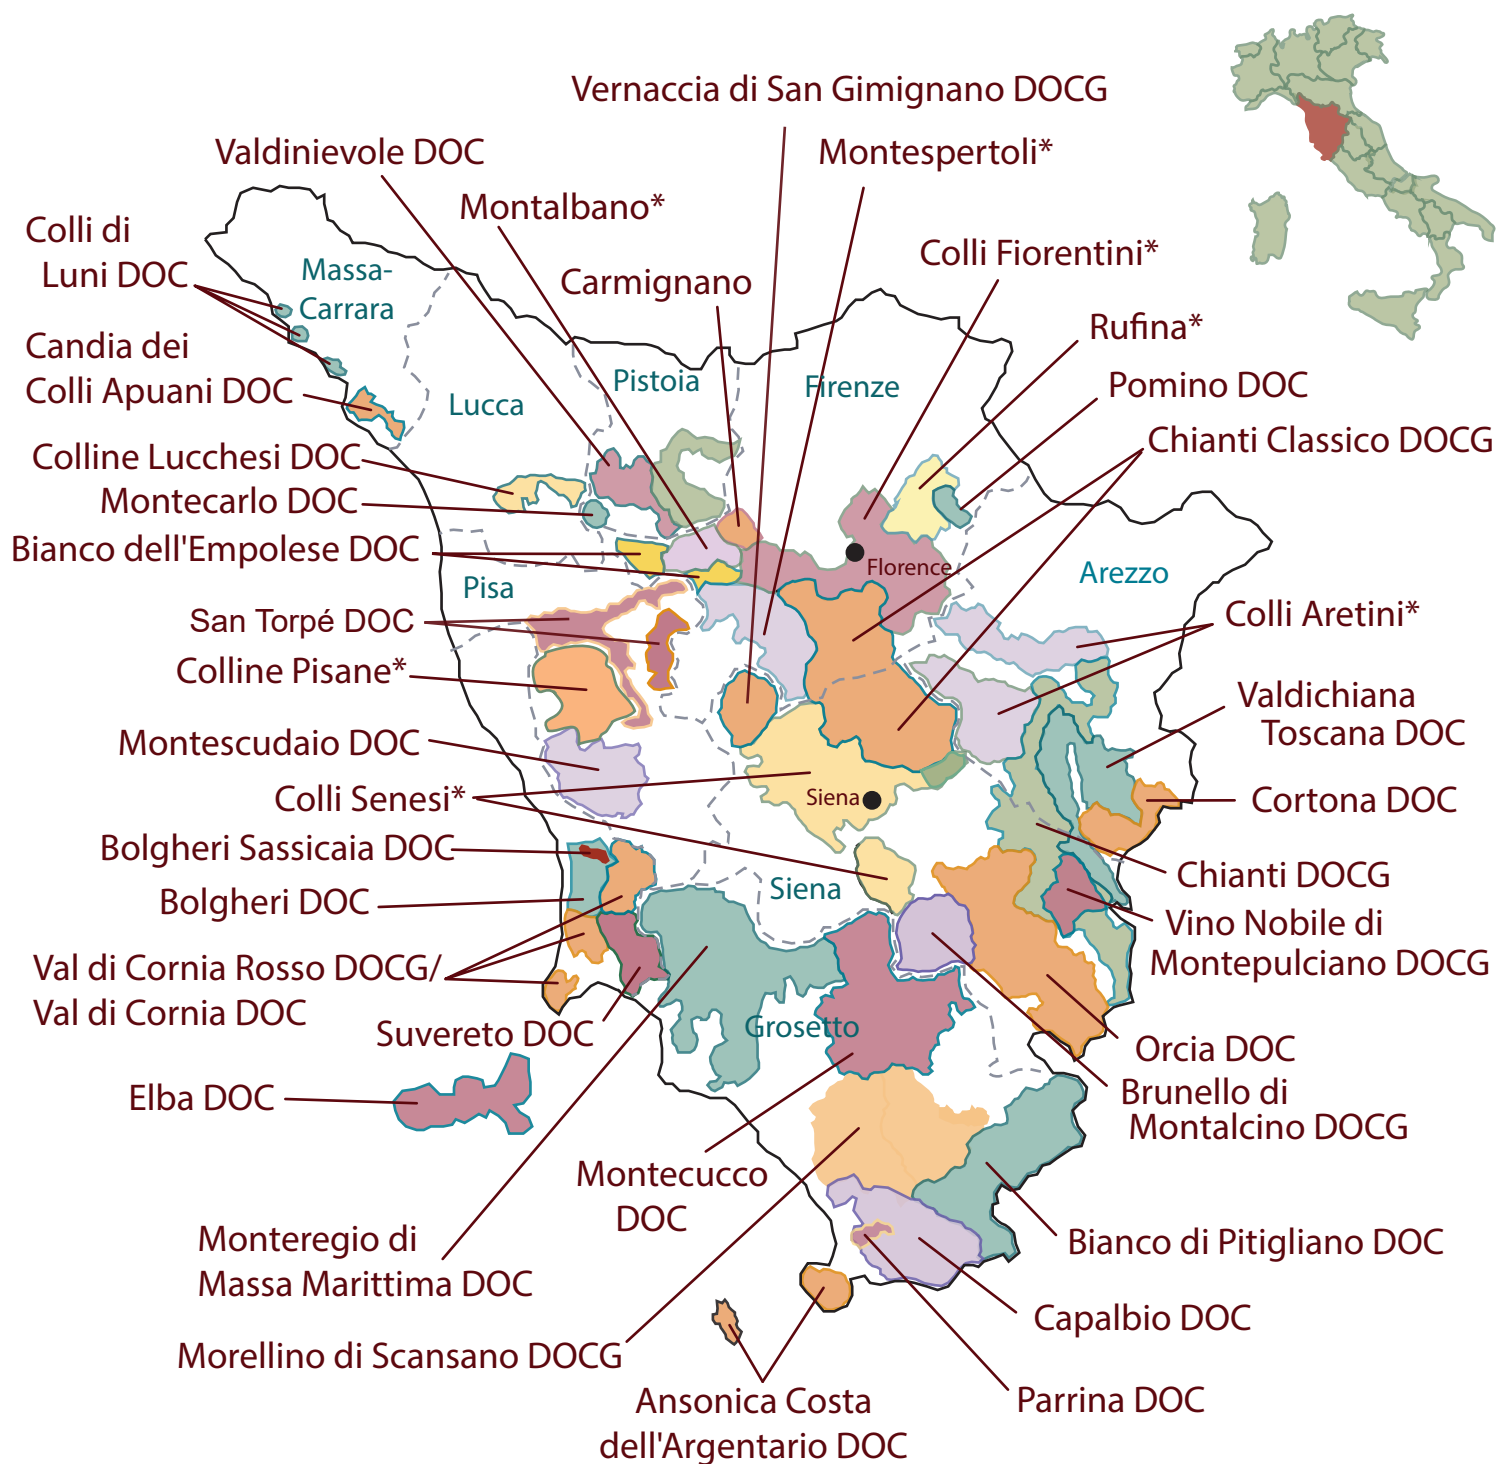

Major Wine Regions of Tuscany

*Subzones of the Chianti DOCG