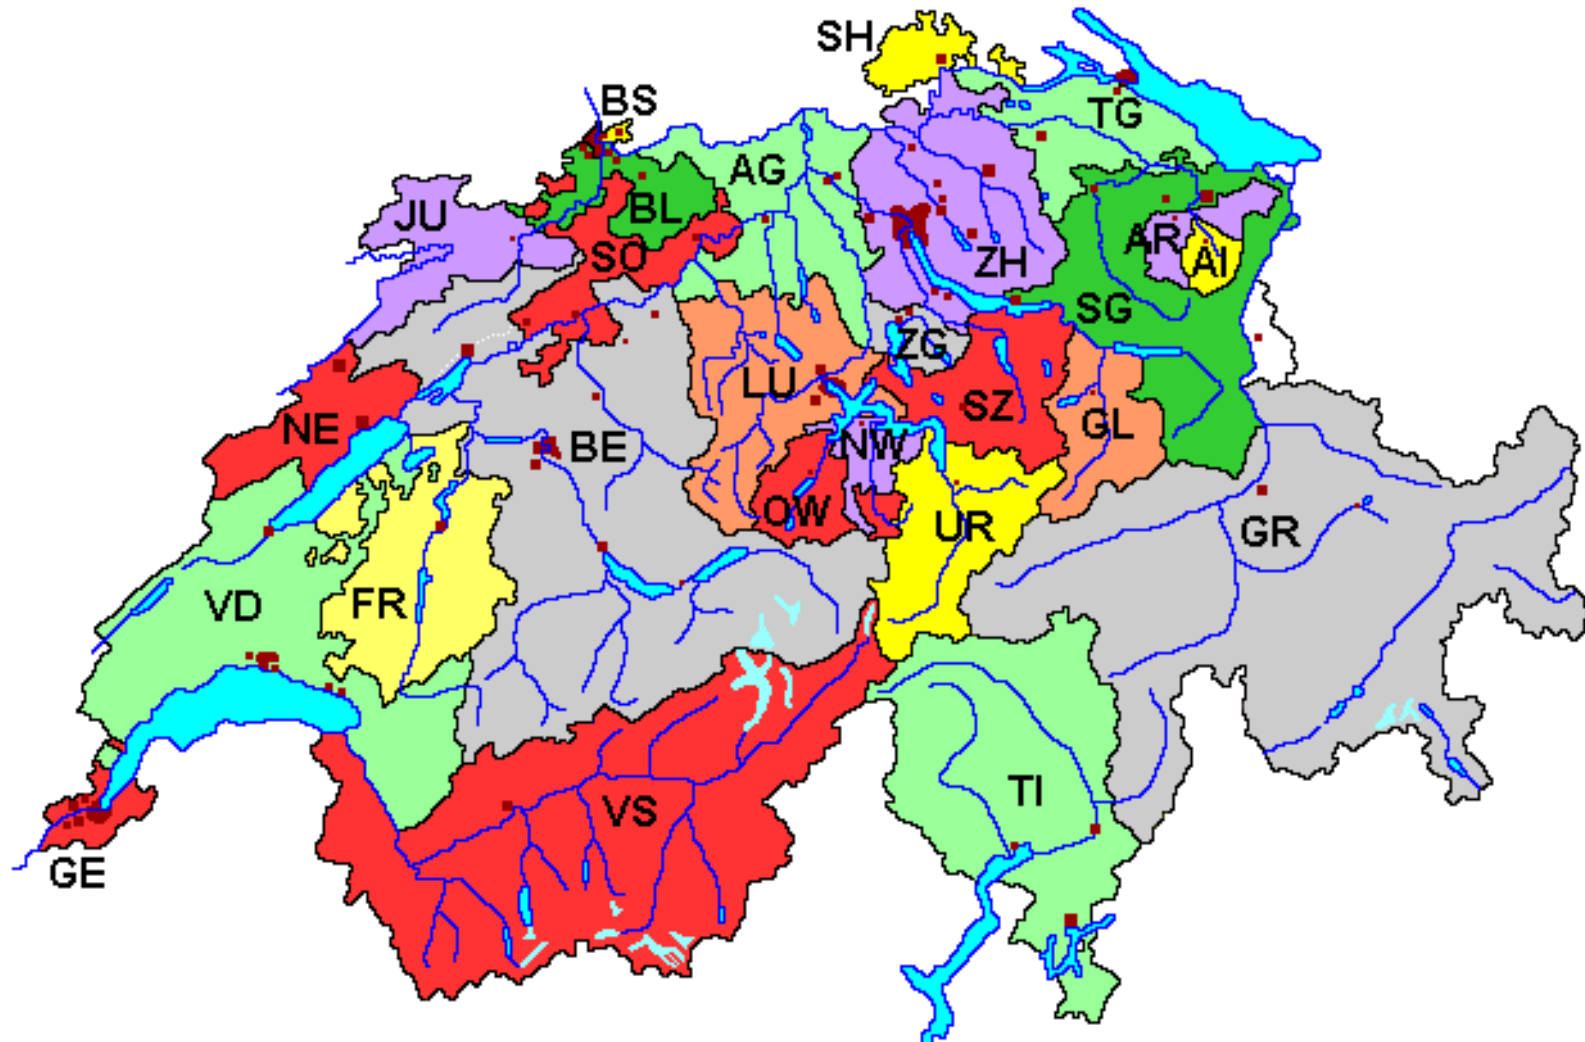

Political Map of Switzerland's Cantons