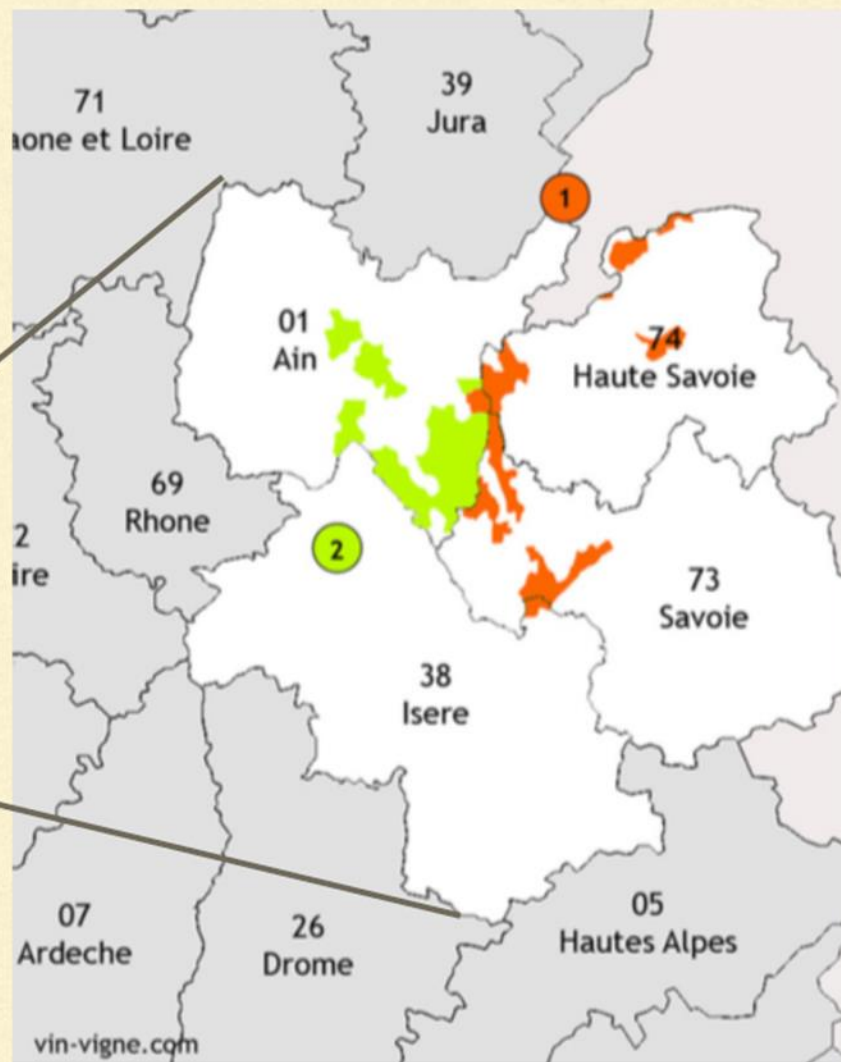

1. Vignoble de Savoie
2. Vignoble de Bugey