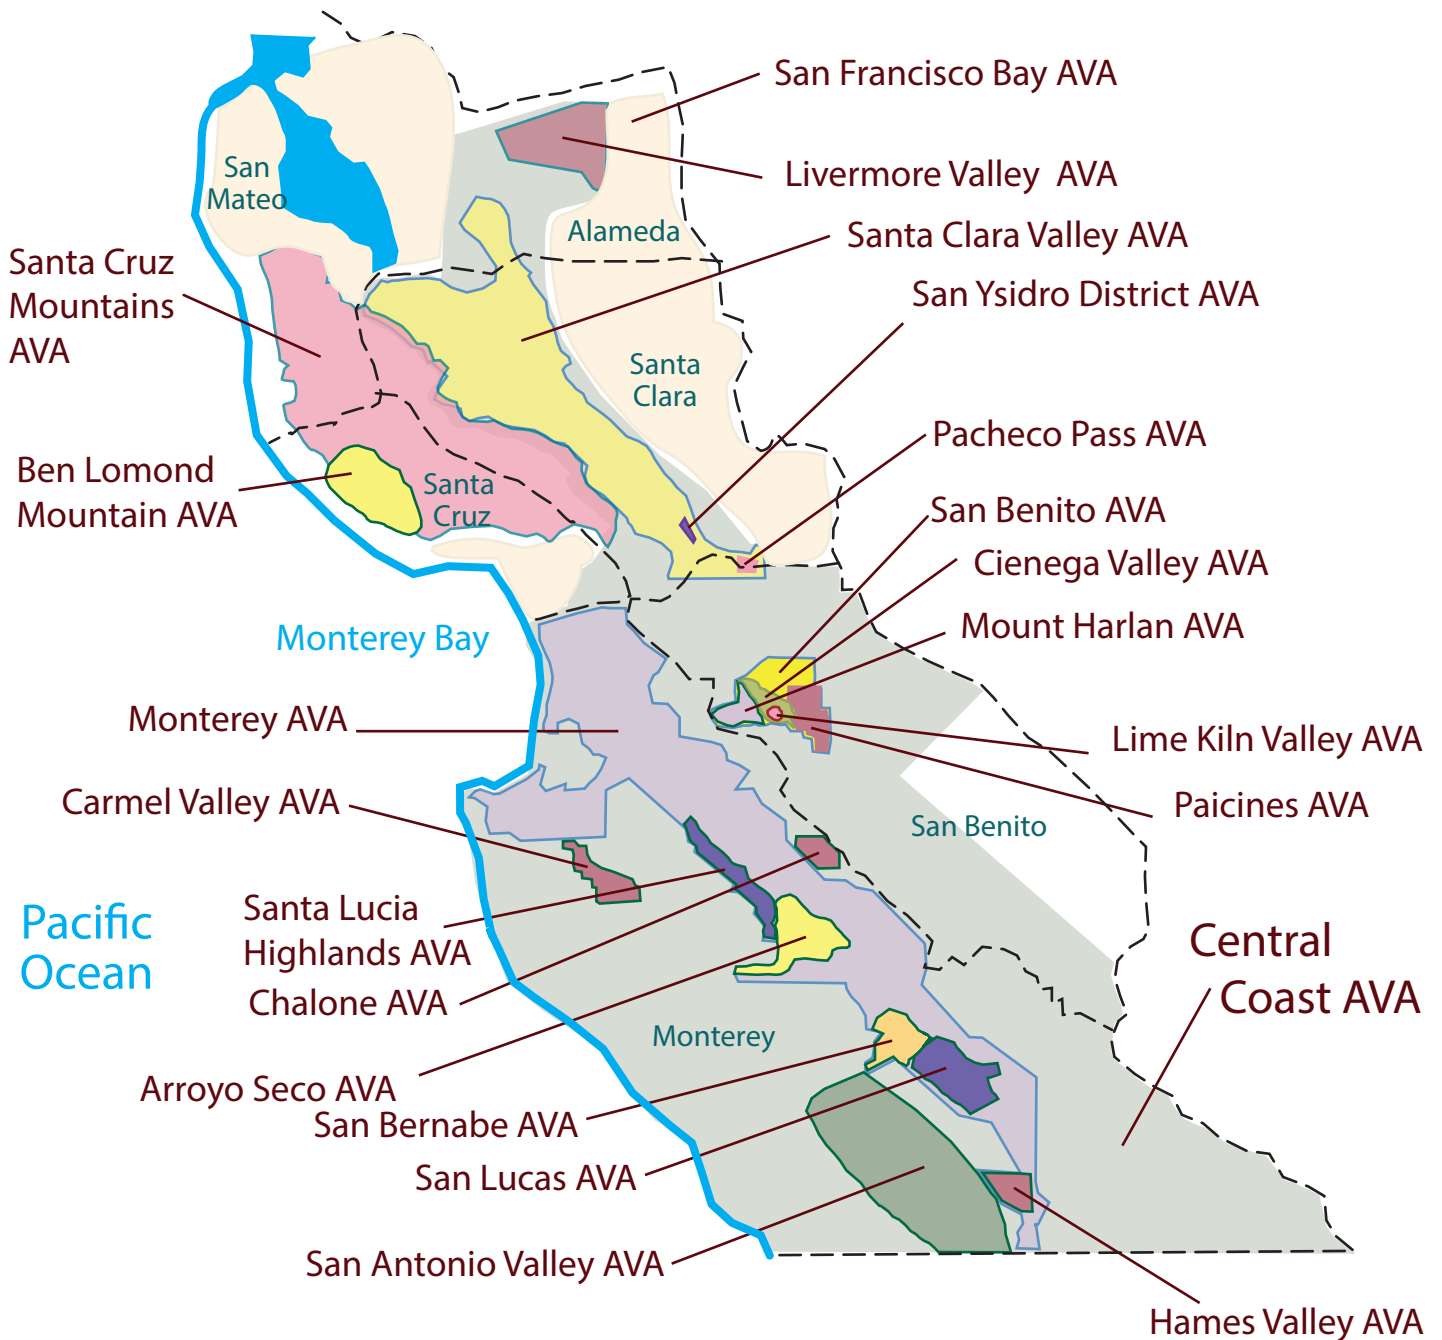

# AVAs of California's North Central Coast

\*Note: The Santa Cruz Mountains AVA (and its subregion, Ben Lomond Mountain) are specifically excluded from the larger Central Coast AVA.

Copyright: The Society of Wine Educators 2019