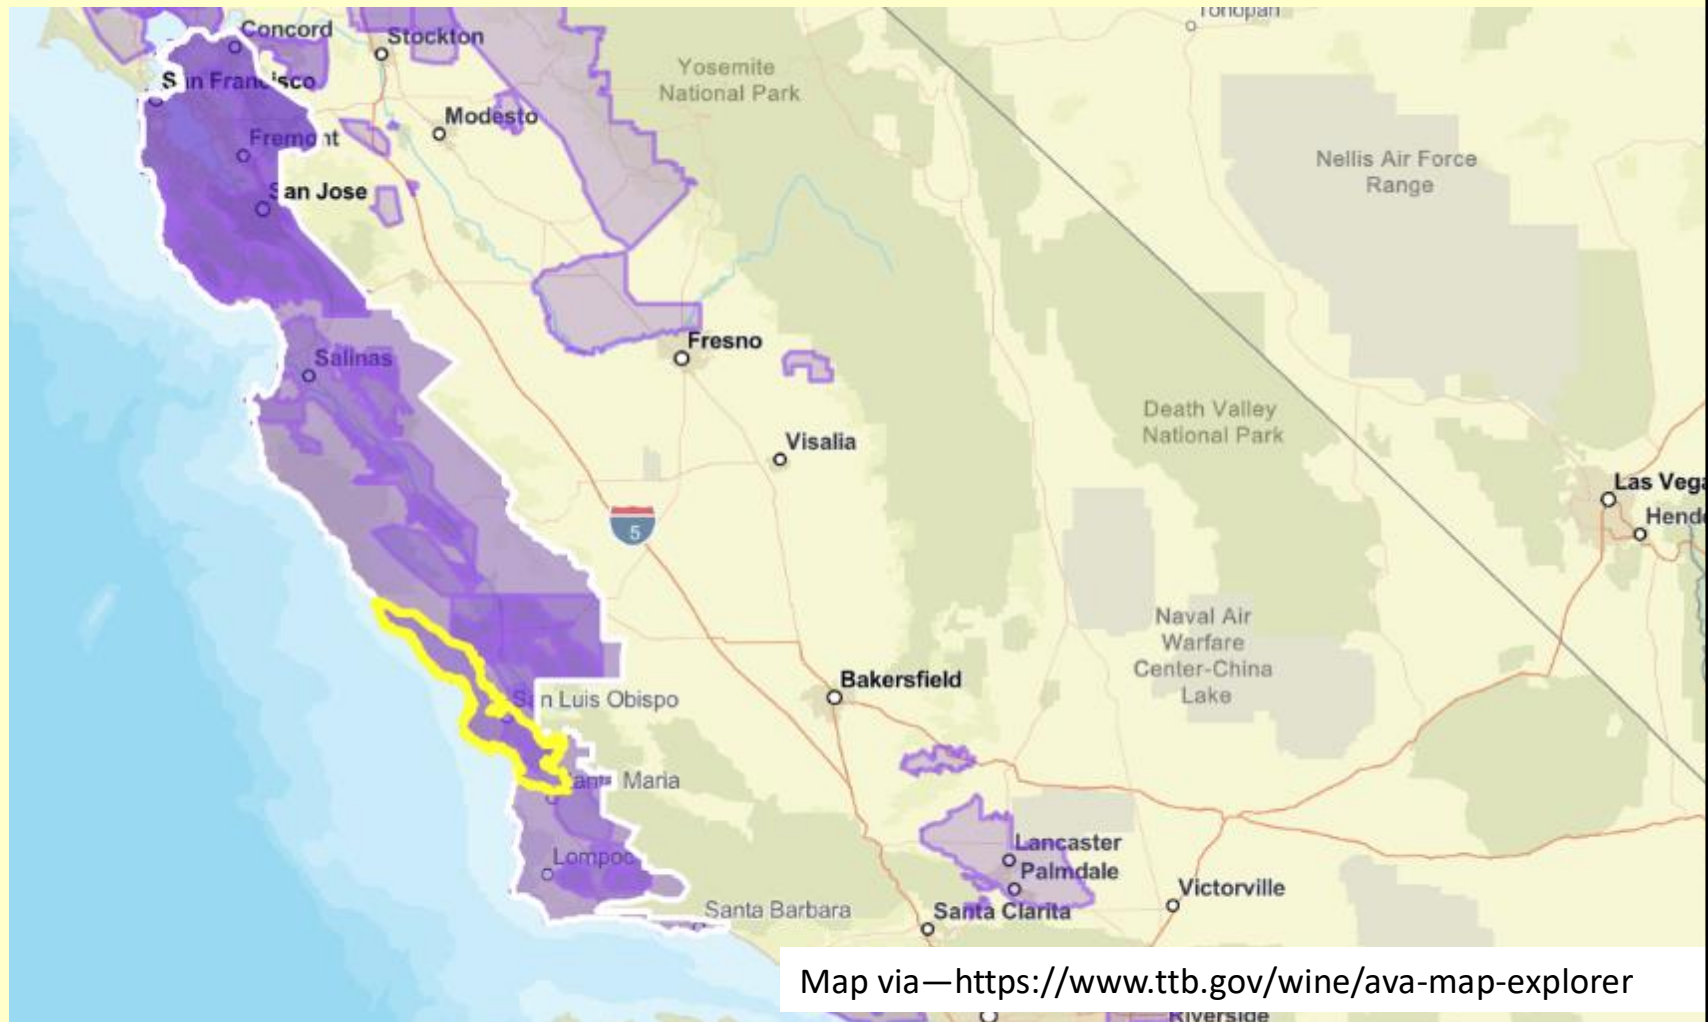

# West Sonoma Coast AVA

West Sonoma  
Coast AVA

Petaluma Gap AVA

Russian River Valley AVA

Gualala River

Pacific Ocean

Russian  
River

Bodega Bay

Estero Americano (American Creek)

California Coast Ranges/Northern Coast Ranges/Sonoma Highlands

Pacific Ocean

# San Luis Obispo Coast/ SLO Coast AVA

York Mountain AVA

Paso Robles AVA

Edna Valley AVA

Arroyo Grande AVA

SLO Coast AVA

Santa Maria Valley AVA

Hearst Castle/  
Black Oak Mountain

Pacific Ocean

Morro Bay

Los Osos Valley

Irish Hills

Pismo Beach

Sisquoc/  
Santa Maria River

Santa Lucia Range

Sierra Madre Mountains