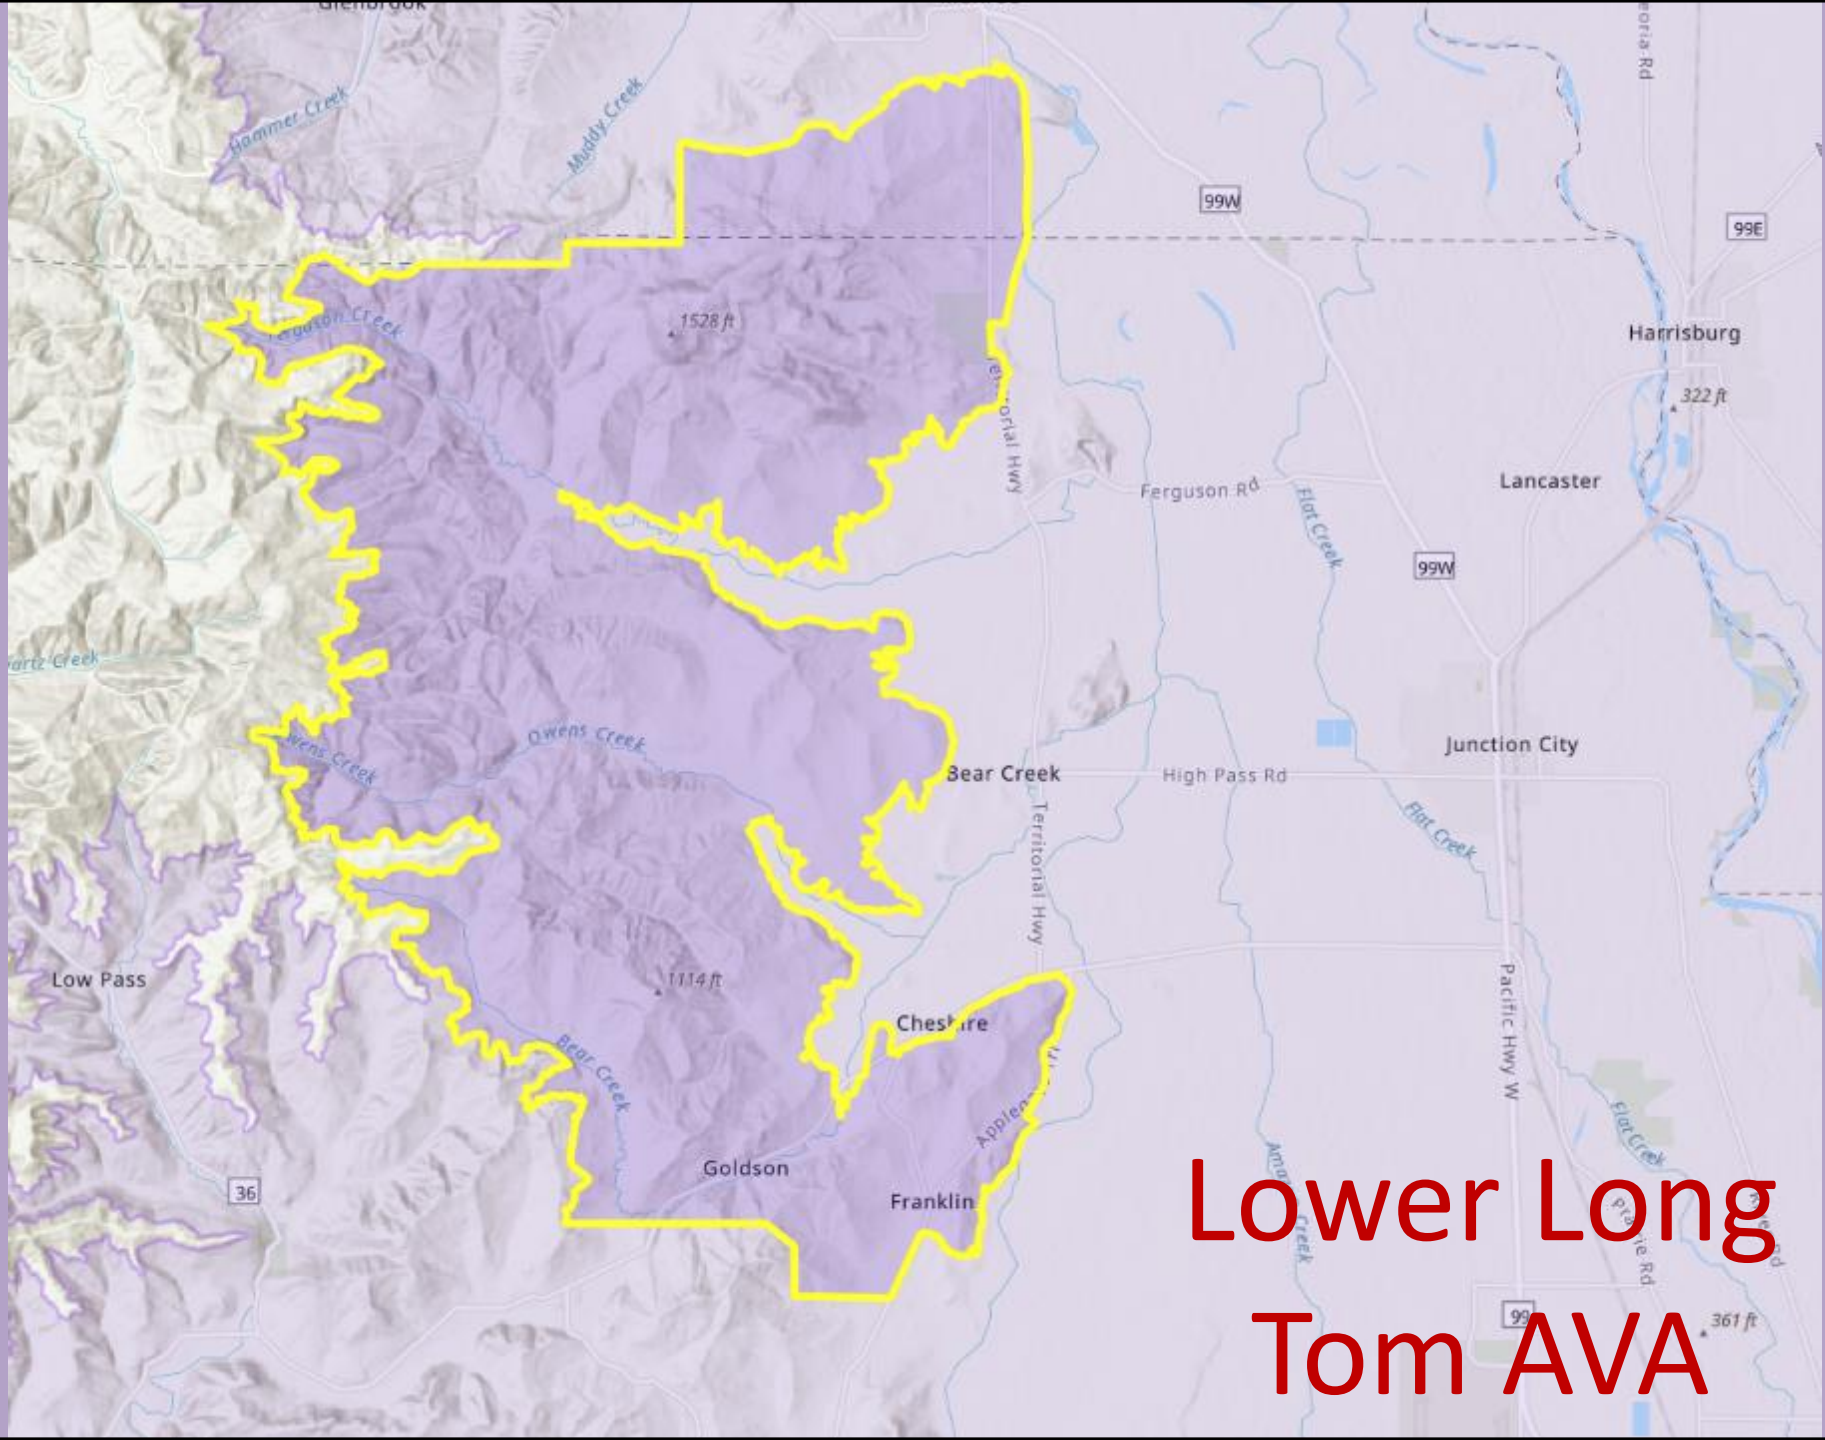

# Lower Long Tom AVA

Deschutes  
National For

Map via—<https://www.ttb.gov/wine/ava-map-explorer>

# Lower Long Tom AVA

**Lower Long  
Tom AVA**

Coast  
Mountains

Long Tom River

Long Tom River

Fern Ridge  
Lake

Willamette River

# Rocky Reach AVA

Map via—<https://www.ttb.gov/wine/ava-map-explorer>

# Rocky Reach AVA

Lake Chelan AVA

Ancient Lakes of Colombia Valley AVA

Royal Slope AVA

Wahluke Slope AVA

White Bluffs AVA

Naches Heights AVA

Yakima Valley AVA