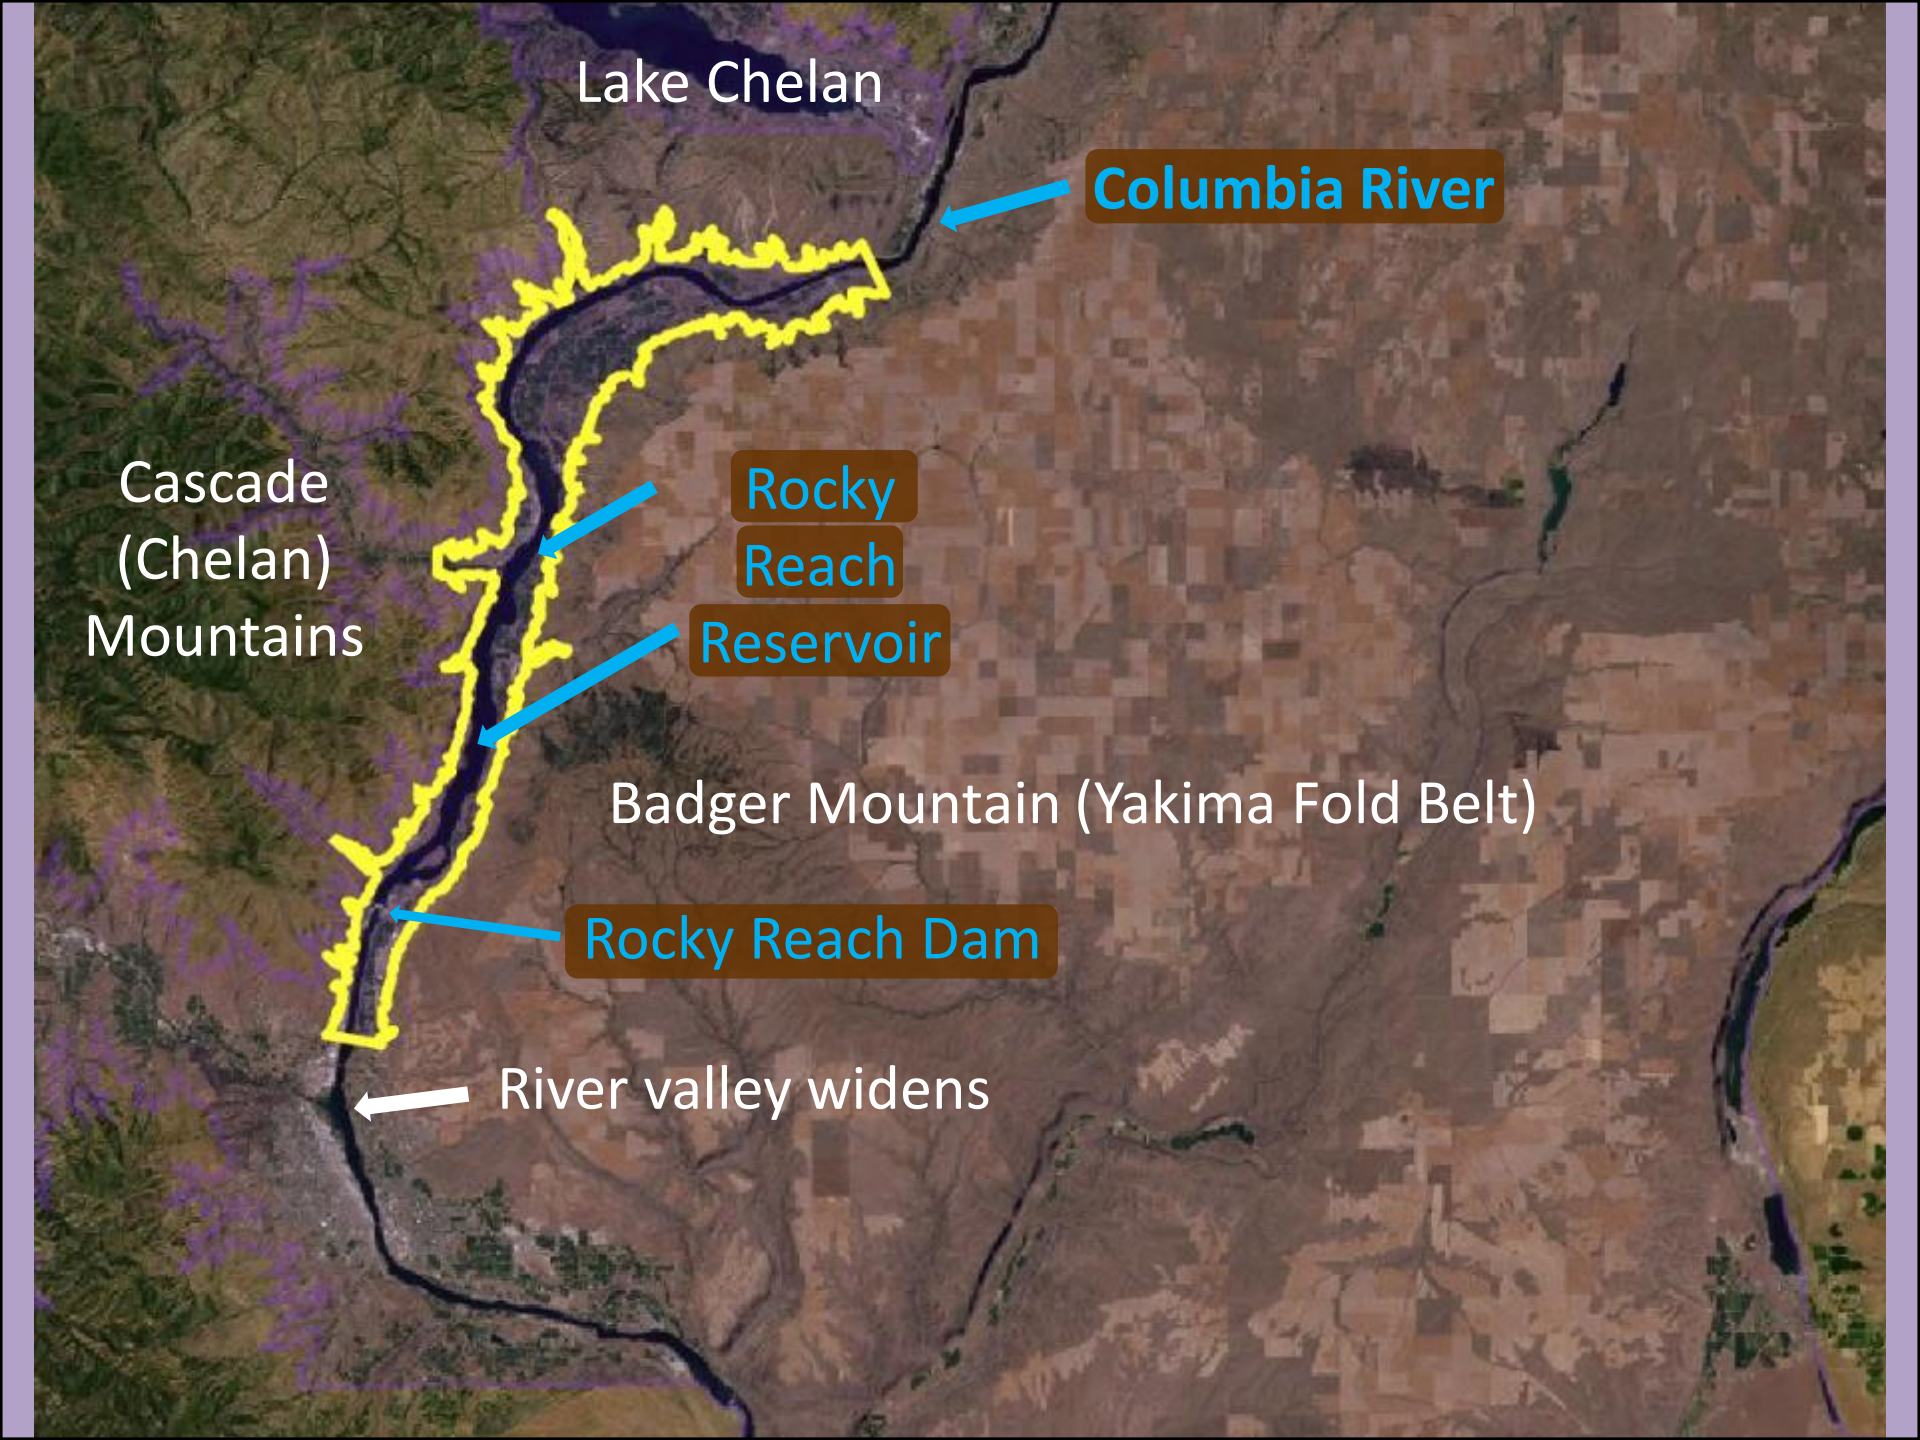

# Rocky Reach AVA

Map via—<https://www.ttb.gov/wine/ava-map-explorer>

# Rocky Reach AVA

Lake Chelan AVA

Ancient Lakes of Colombia Valley AVA

Royal Slope AVA

Wahluke Slope AVA

White Bluffs AVA

Naches Heights AVA

Yakima Valley AVA

# Rocky Reach AVA

Lake Chelan

Columbia River

Cascade  
(Chelan)  
Mountains

Rocky  
Reach

Reservoir

Badger Mountain (Yakima Fold Belt)

Rocky Reach Dam

River valley widens

Cucamonga Valley AVA

Los Angeles

Riversid

**Proposed:  
Yucaipa Valley**

Long Beach

Cathedral City  
Indio

Palos Verdes  
Peninsula AVA