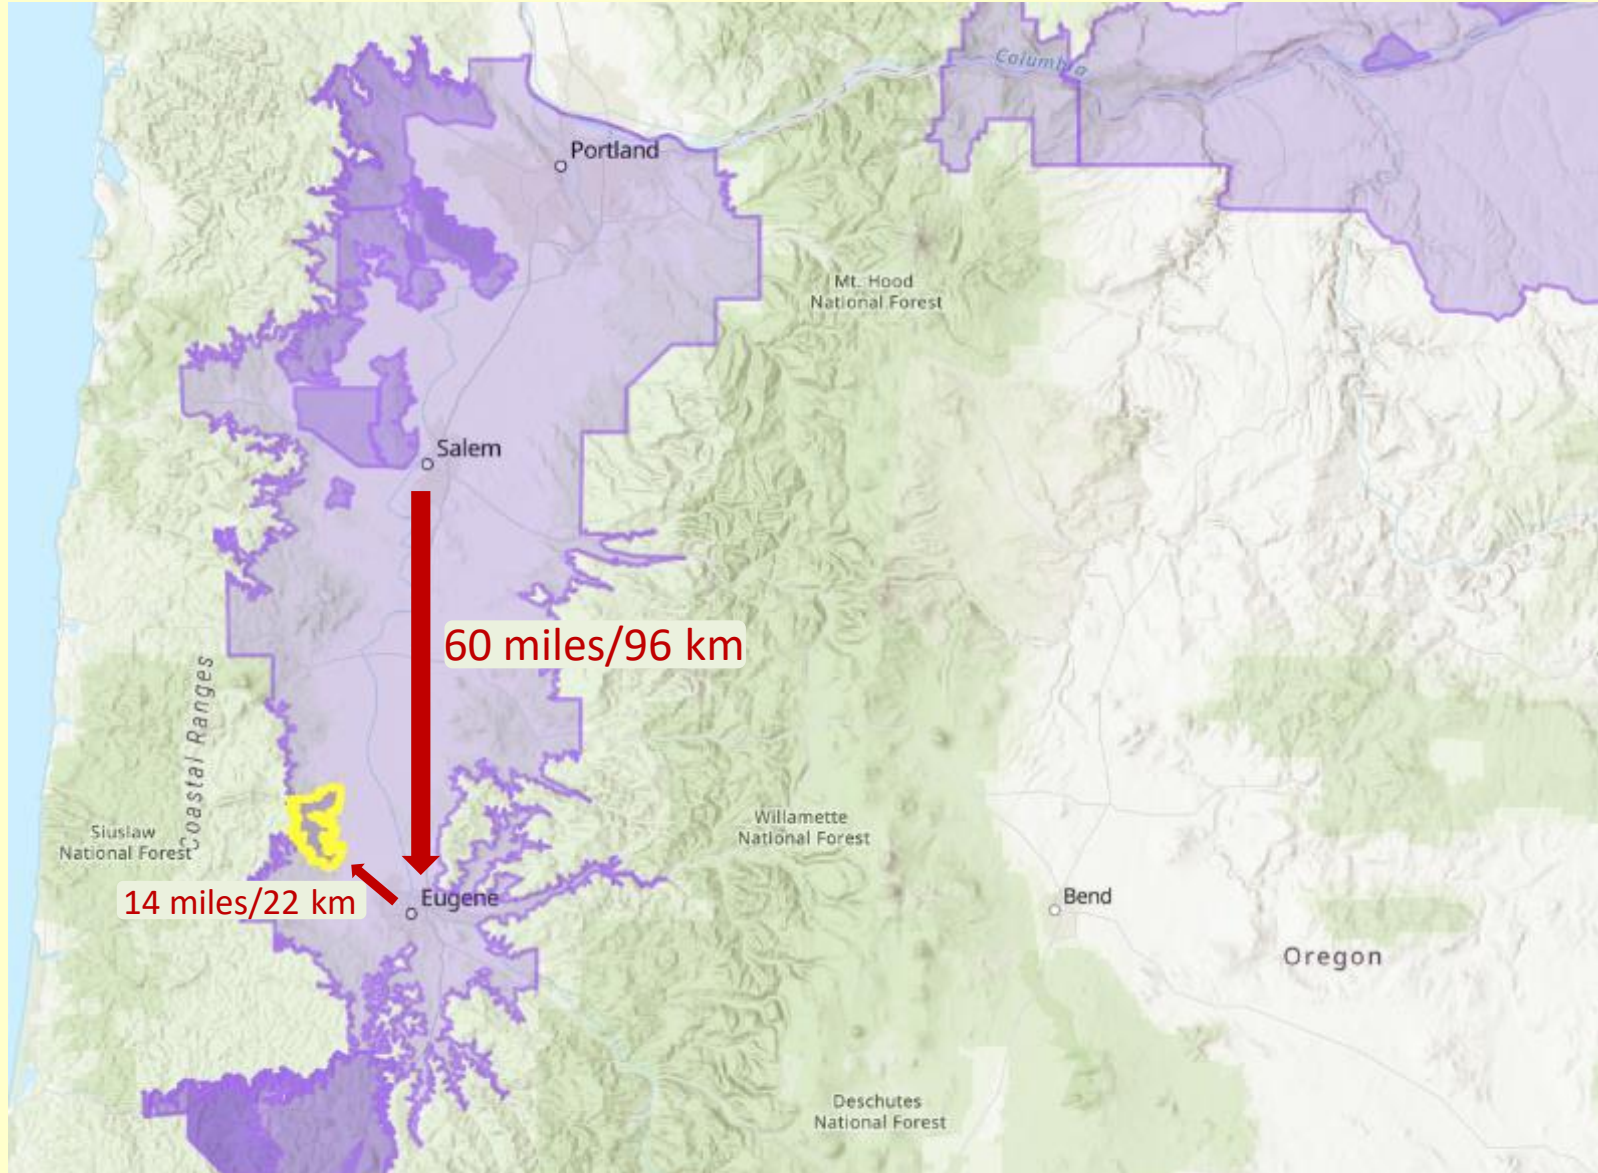

Pacific Ocean

Morro Bay

Los Osos Valley

Irish Hills

Pismo Beach

Sisquoc/  
Santa Maria River

Santa Lucia Range

Sierra Madre Mountains

# Lower Long Tom AVA

Deschutes  
National For

Map via—<https://www.ttb.gov/wine/ava-map-explorer>

# Lower Long Tom AVA

**Lower Long  
Tom AVA**

Coast  
Mountains

Long Tom River

Long Tom River

Fern Ridge  
Lake

Willamette River

# Rocky Reach AVA

Map via—<https://www.ttb.gov/wine/ava-map-explorer>