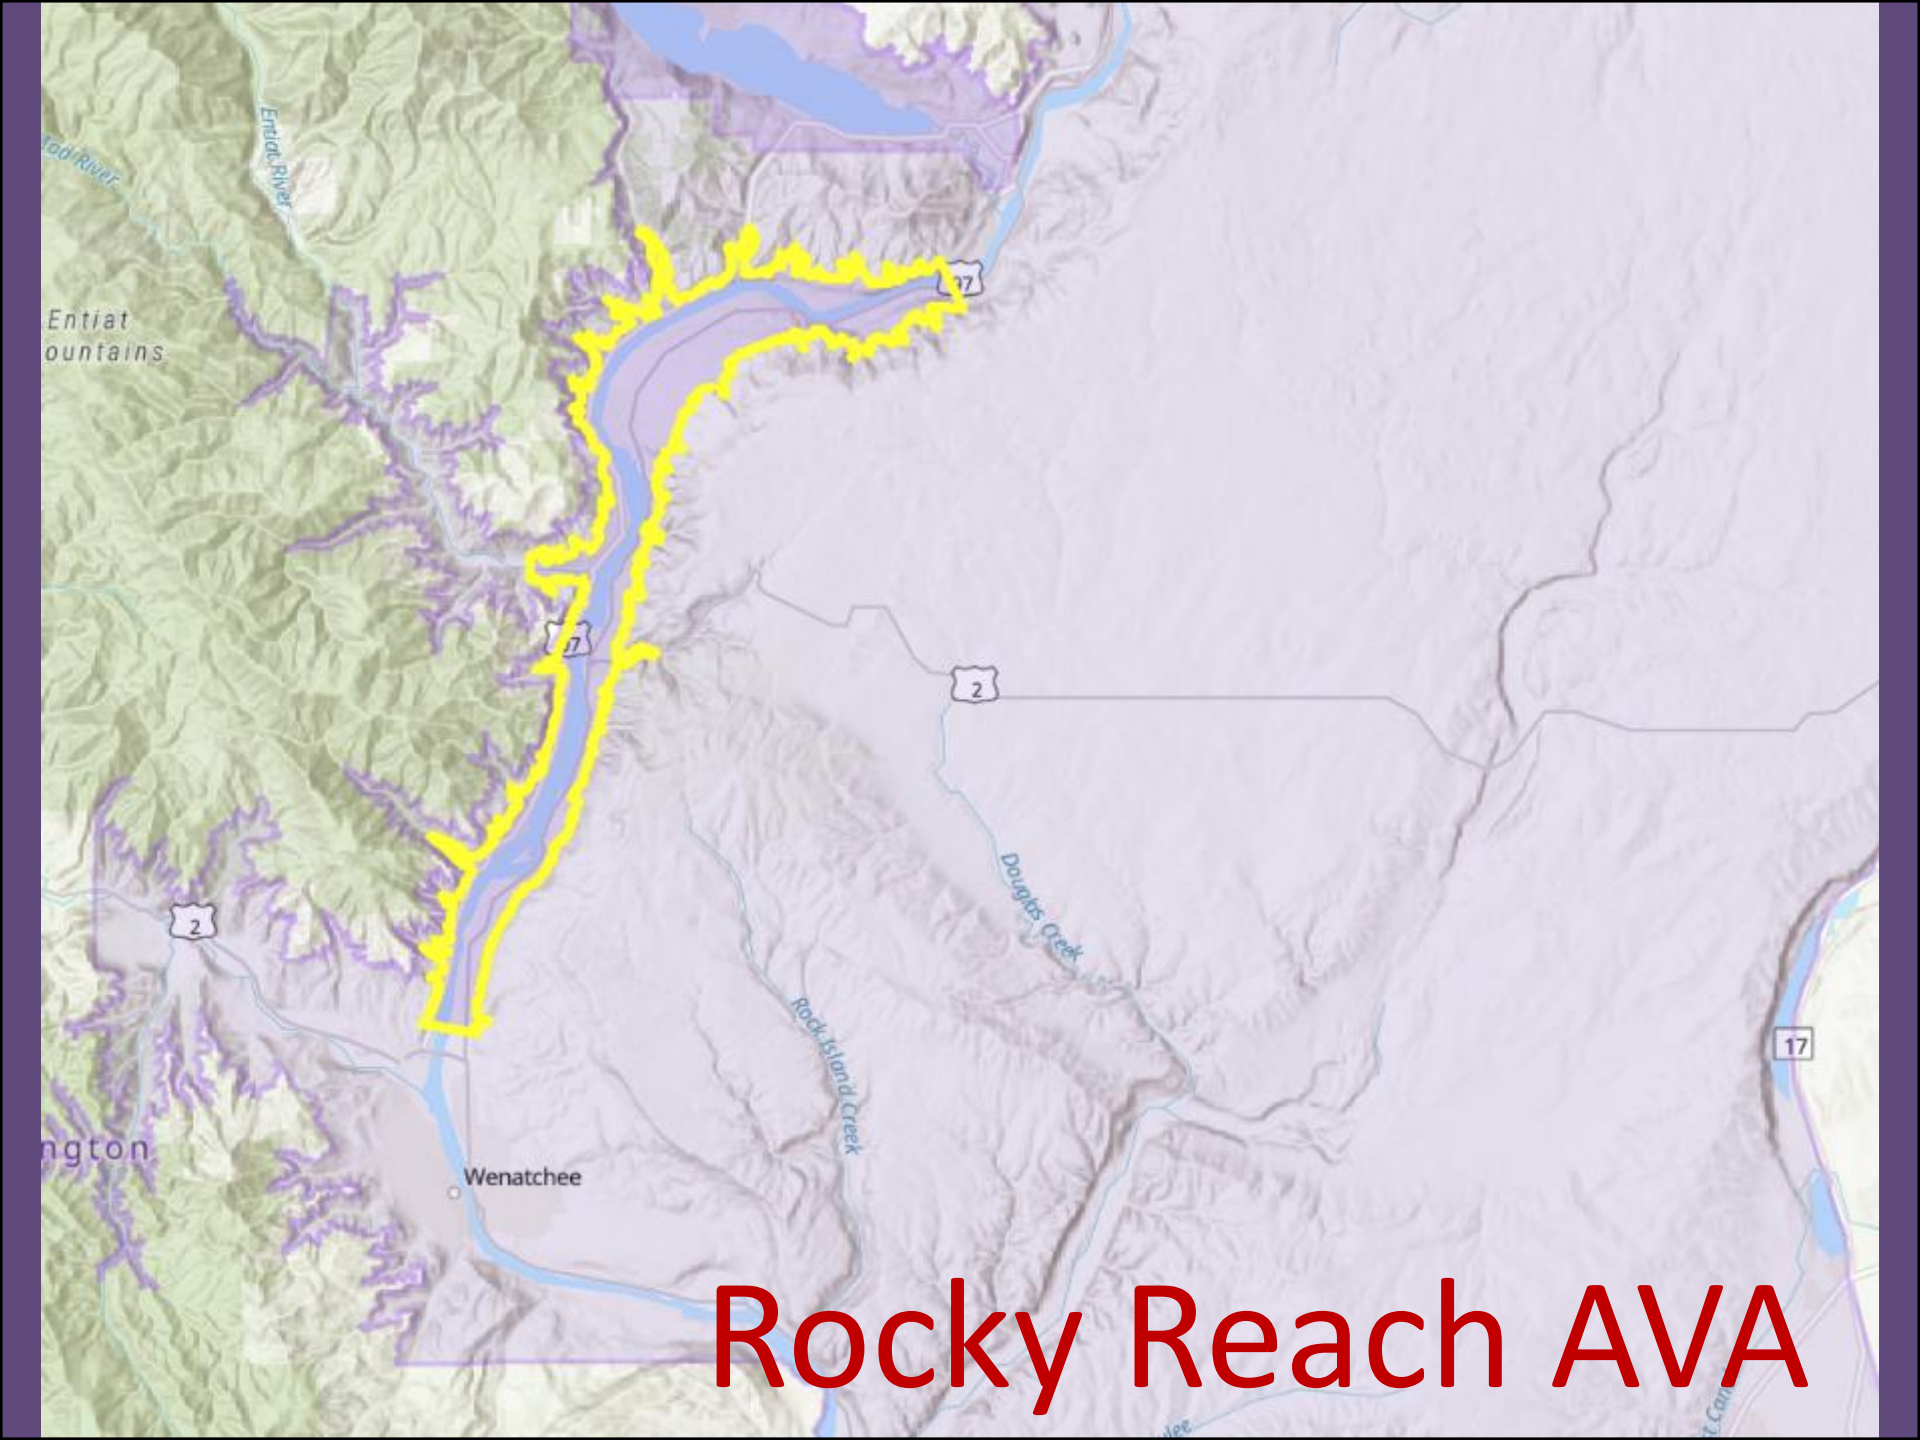

# Lower Long Tom AVA

Deschutes  
National For

Map via—<https://www.ttb.gov/wine/ava-map-explorer>

# Rocky Reach AVA

Map via—<https://www.ttb.gov/wine/ava-map-explorer>

# Rocky Reach AVA

Lake Chelan AVA

Ancient Lakes of Colombia Valley AVA

Royal Slope AVA

Wahluke Slope AVA

White Bluffs AVA

Naches Heights AVA

Yakima Valley AVA

# Rocky Reach AVA

Lake Chelan

Columbia River

Cascade  
(Chelan)  
Mountains

Rocky  
Reach

Reservoir

Badger Mountain (Yakima Fold Belt)

Rocky Reach Dam