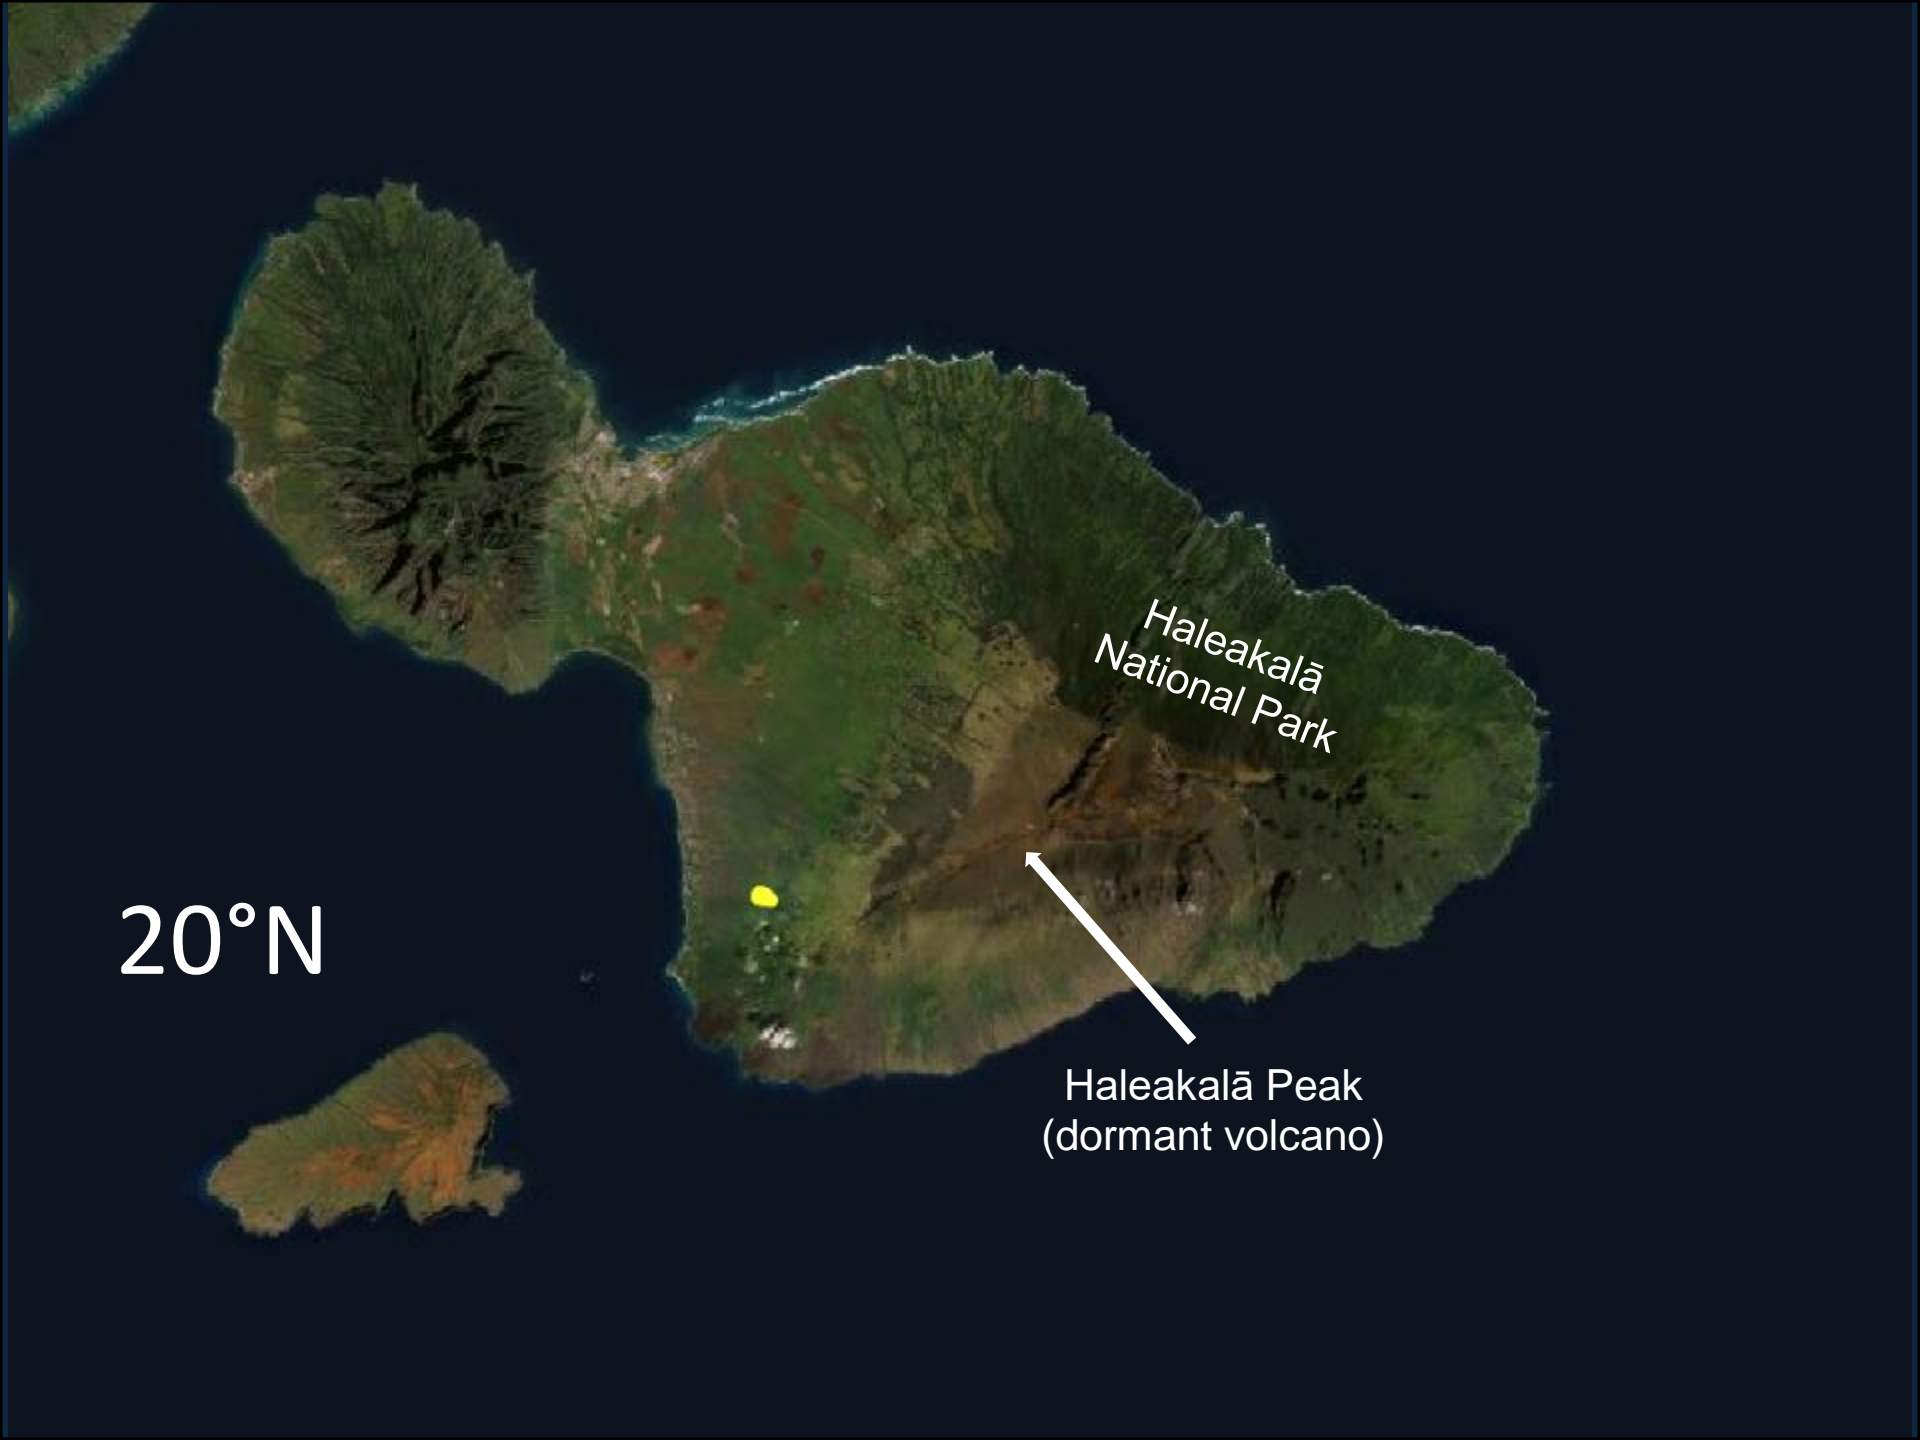

# Lower Long Tom AVA

Deschutes  
National For

Map via—<https://www.ttb.gov/wine/ava-map-explorer>

# Lower Long Tom AVA

**Lower Long  
Tom AVA**

Coast  
Mountains

Long Tom River

Long Tom River

Fern Ridge  
Lake

Willamette River

# Ulupalakua AVA

20°N

Haleakalā  
National Park

Haleakalā Peak  
(dormant volcano)