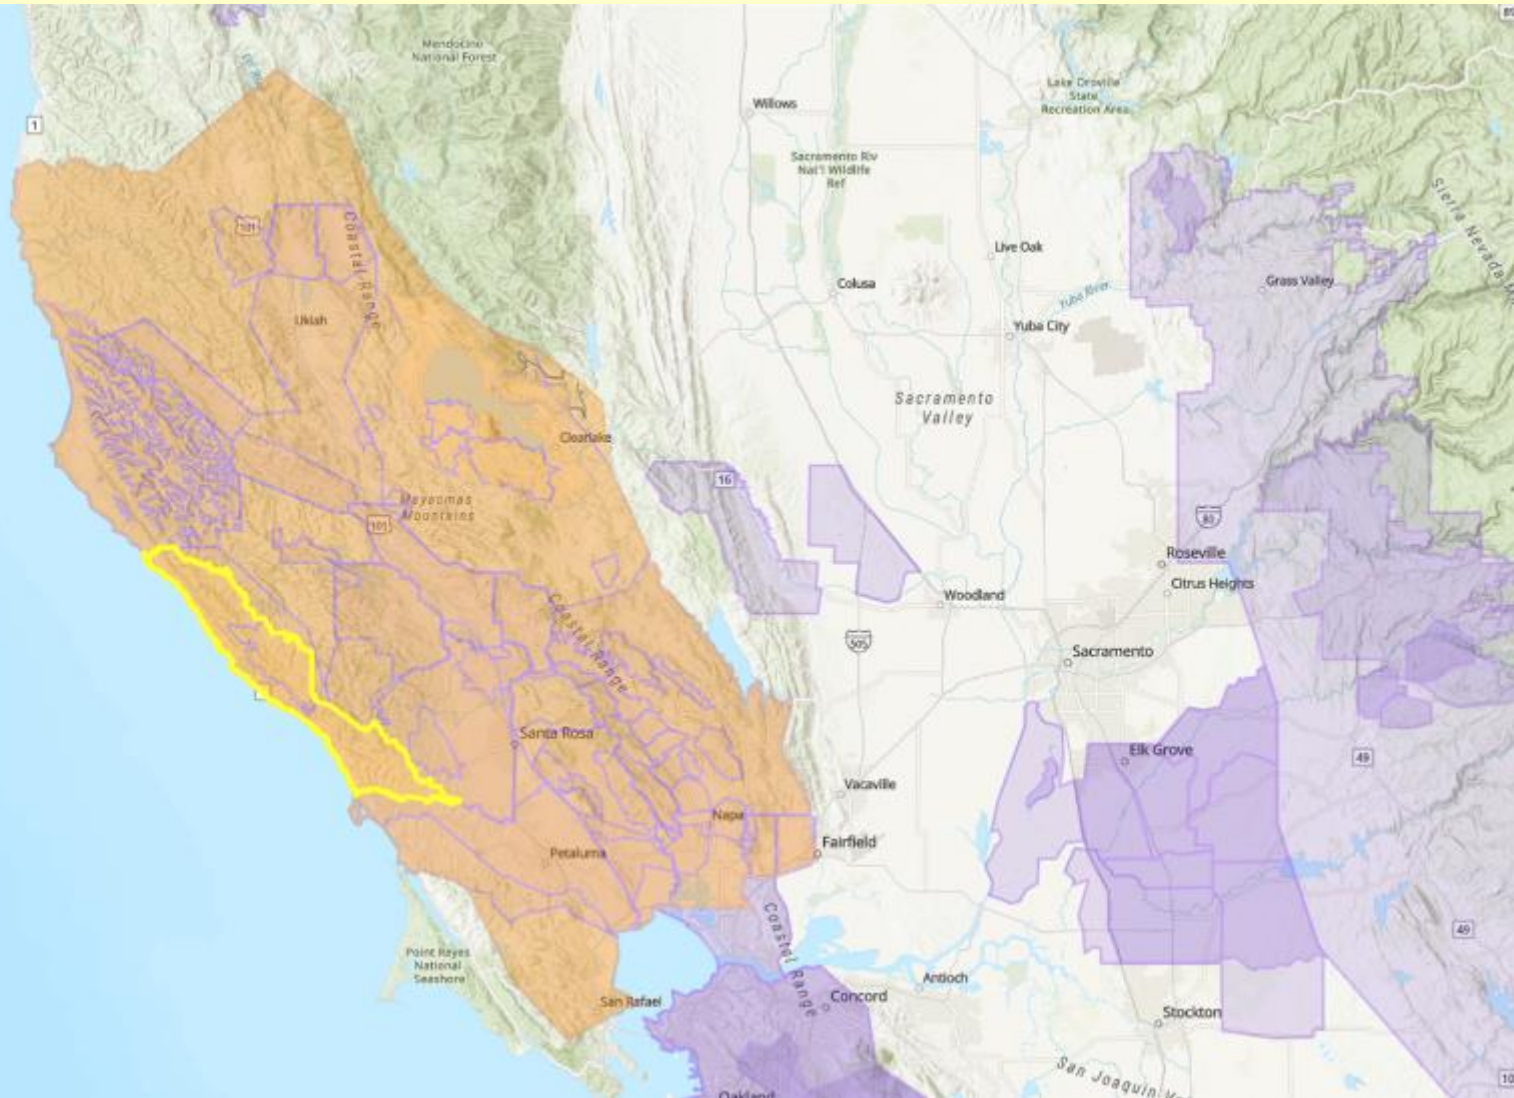

# West Sonoma Coast AVA

Map via—<https://www.ttb.gov/wine/ava-map-explorer>

# West Sonoma Coast AVA

Fort Ross-  
Seaview AVA

West Sonoma  
Coast AVA

Sonoma Coast AVA

# West Sonoma Coast AVA

West Sonoma  
Coast AVA

Petaluma Gap AVA

Russian River Valley AVA

Gualala River

Pacific Ocean

Russian  
River

Bodega Bay

# Rocky Reach AVA

Map via—<https://www.ttb.gov/wine/ava-map-explorer>