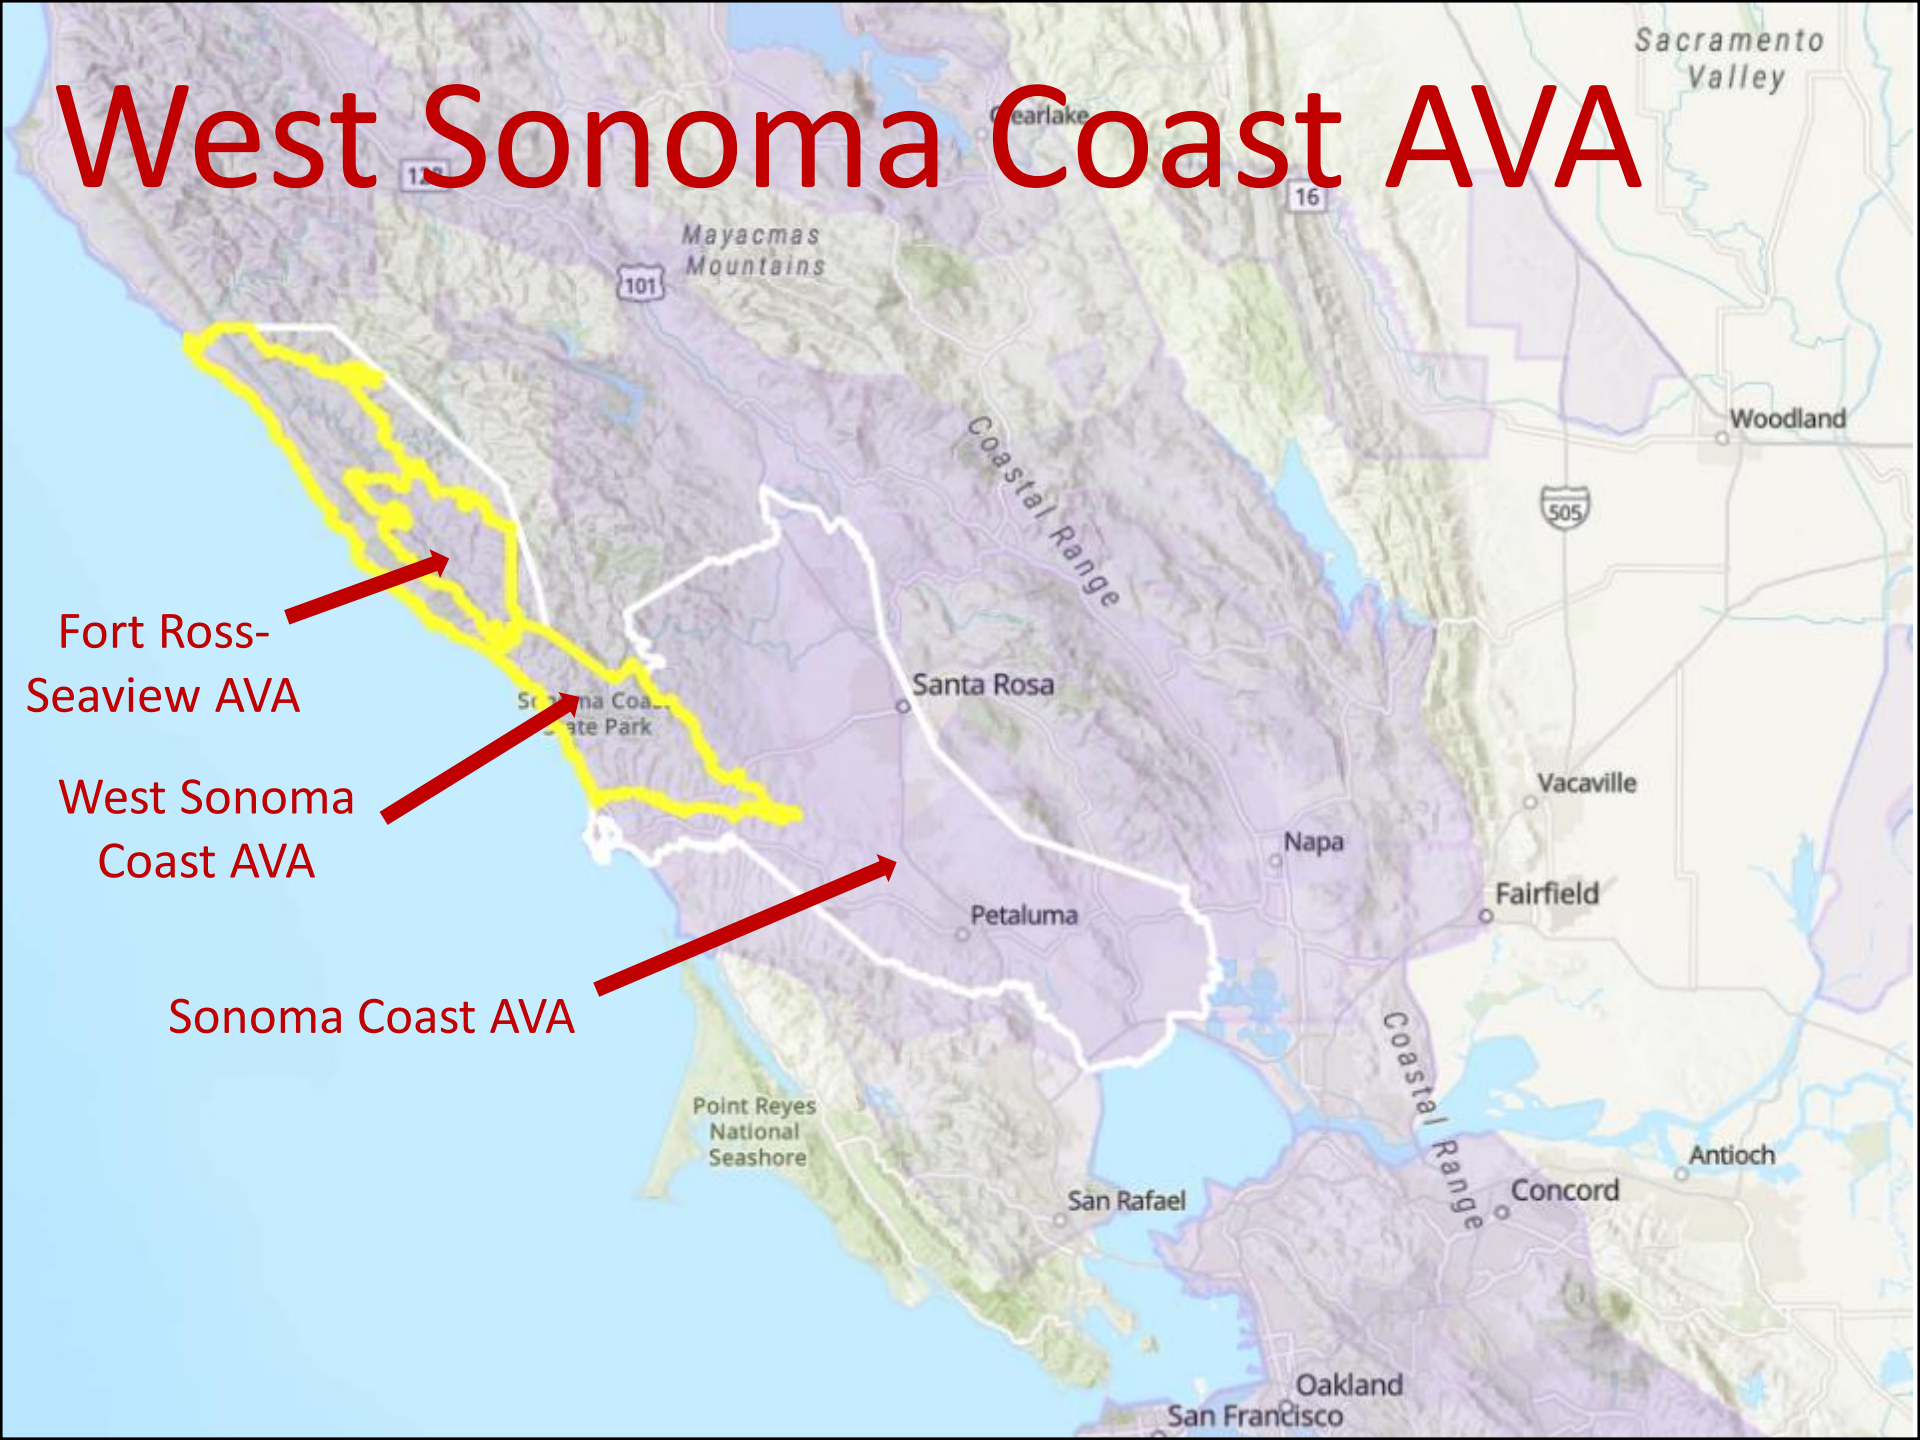

# West Sonoma Coast AVA

Map via—<https://www.ttb.gov/wine/ava-map-explorer>

# West Sonoma Coast AVA

Fort Ross-  
Seaview AVA

West Sonoma  
Coast AVA

Sonoma Coast AVA

# West Sonoma Coast AVA

West Sonoma  
Coast AVA

Petaluma Gap AVA

Russian River Valley AVA

Gualala River

Pacific Ocean

Russian  
River

Bodega Bay

# Rocky Reach AVA

Lake Chelan AVA

Ancient Lakes of Colombia Valley AVA

Royal Slope AVA

Wahluke Slope AVA

White Bluffs AVA

Naches Heights AVA

Yakima Valley AVA