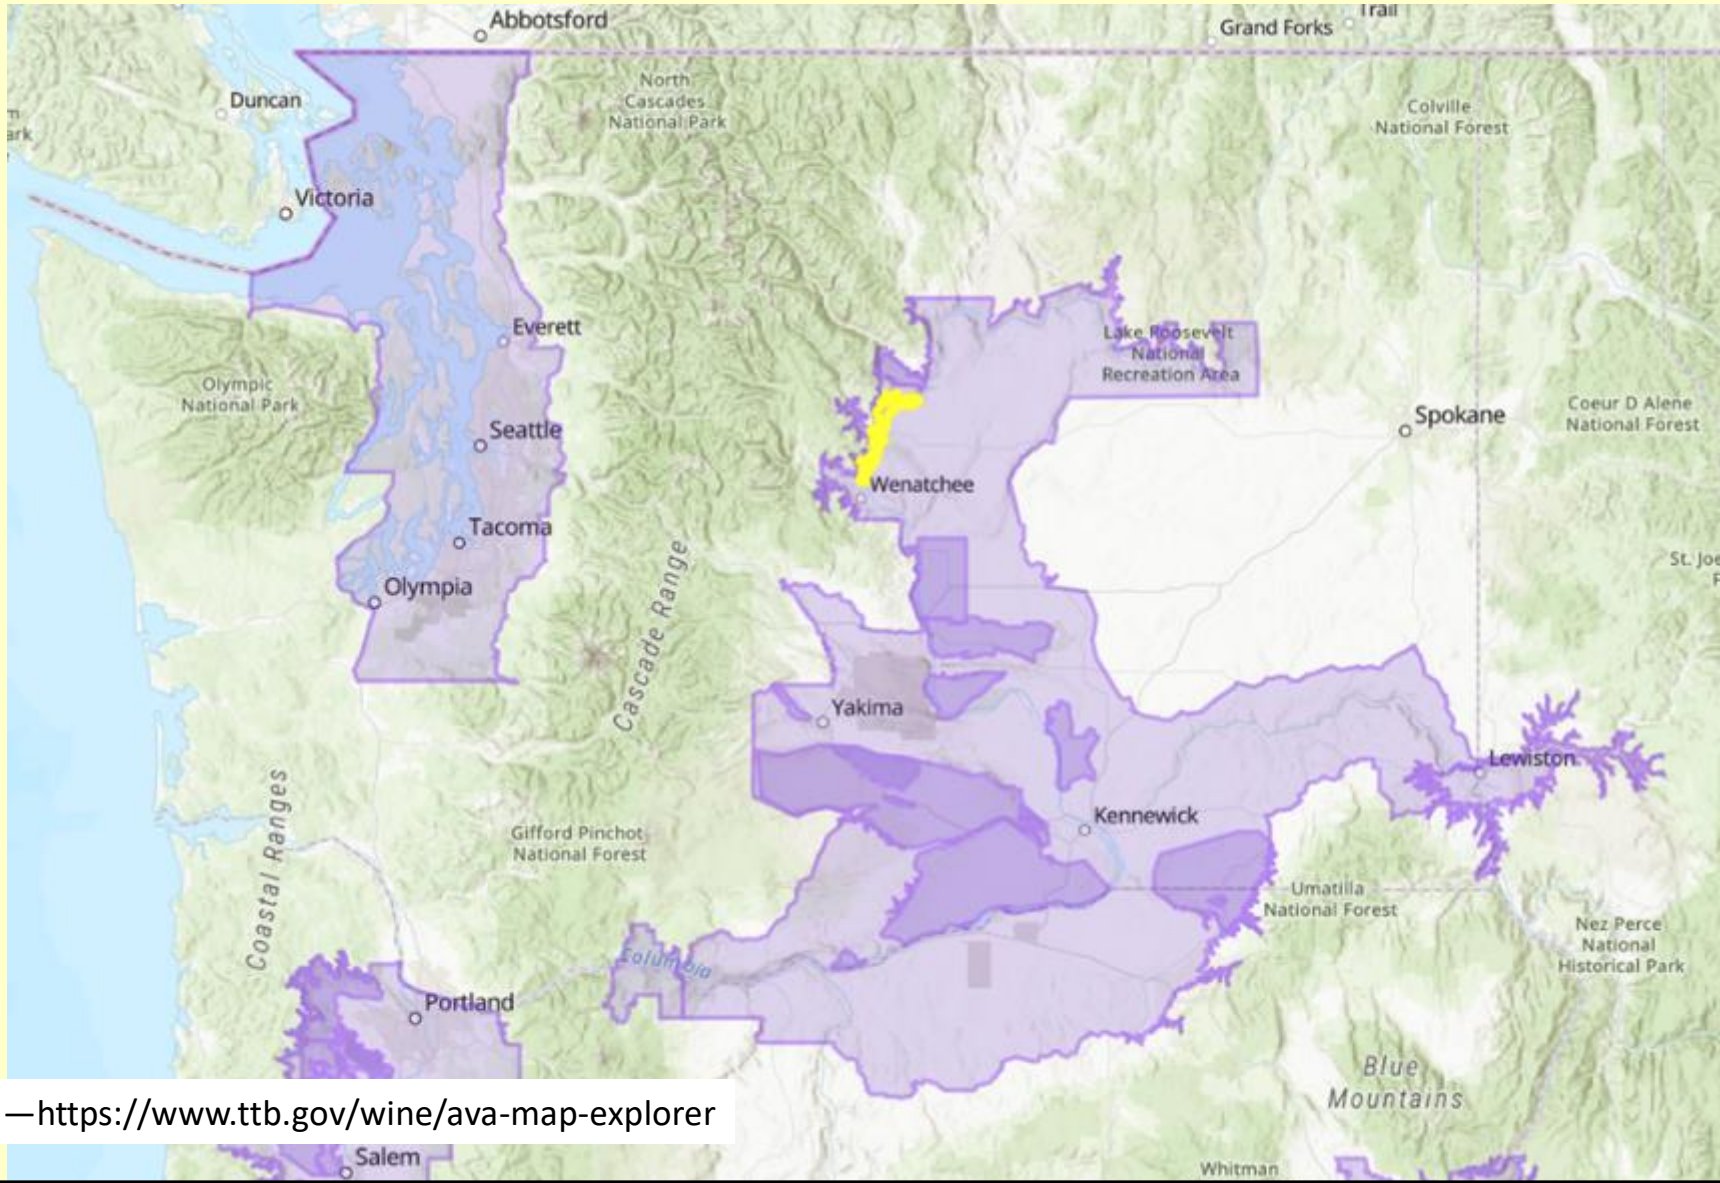

# Lower Long Tom AVA

**Lower Long  
Tom AVA**

Coast  
Mountains

Long Tom River

Long Tom River

Fern Ridge  
Lake

Willamette River

# Ulupalakua AVA

20°N

Haleakalā  
National Park

Haleakalā Peak  
(dormant volcano)

# Rocky Reach AVA

Map via—<https://www.ttb.gov/wine/ava-map-explorer>

# Rocky Reach AVA

Lake Chelan AVA

Ancient Lakes of Colombia Valley AVA

Royal Slope AVA

Wahluke Slope AVA

White Bluffs AVA

Naches Heights AVA

Yakima Valley AVA