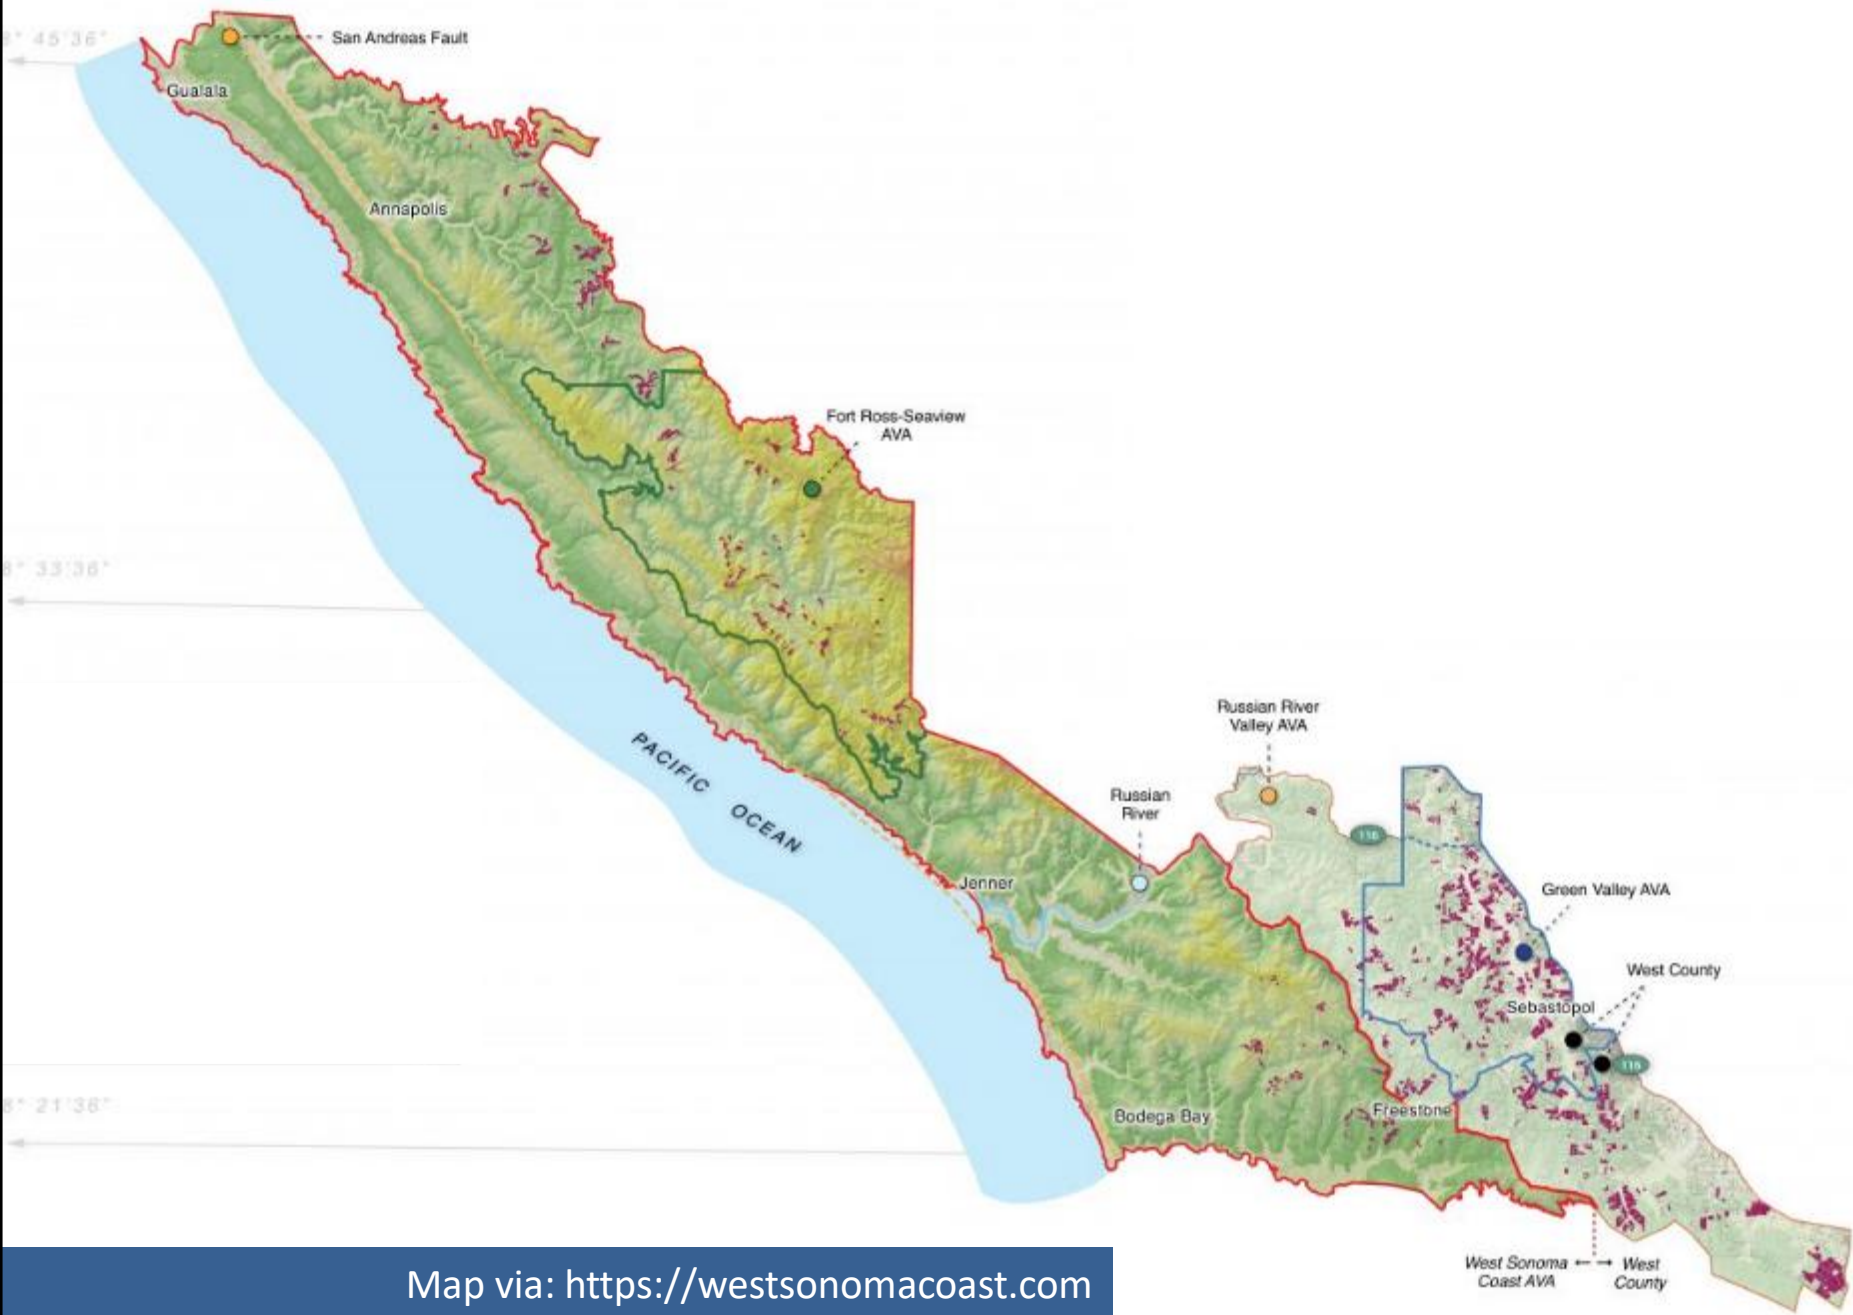

# West Sonoma Coast AVA

West Sonoma  
Coast AVA

Petaluma Gap AVA

Russian River Valley AVA

Gualala River

Pacific Ocean

Russian  
River

Bodega Bay

Estero Americano (American Creek)

California Coast Ranges/Northern Coast Ranges/Sonoma Highlands

Pacific Ocean

# Rocky Reach AVA

Lake Chelan AVA

Ancient Lakes of Colombia Valley AVA

Royal Slope AVA

Wahluke Slope AVA

White Bluffs AVA

Naches Heights AVA

Yakima Valley AVA

# Rocky Reach AVA

Lake Chelan

Columbia River

Cascade  
(Chelan)  
Mountains

Rocky  
Reach

Reservoir

Badger Mountain (Yakima Fold Belt)

Rocky Reach Dam