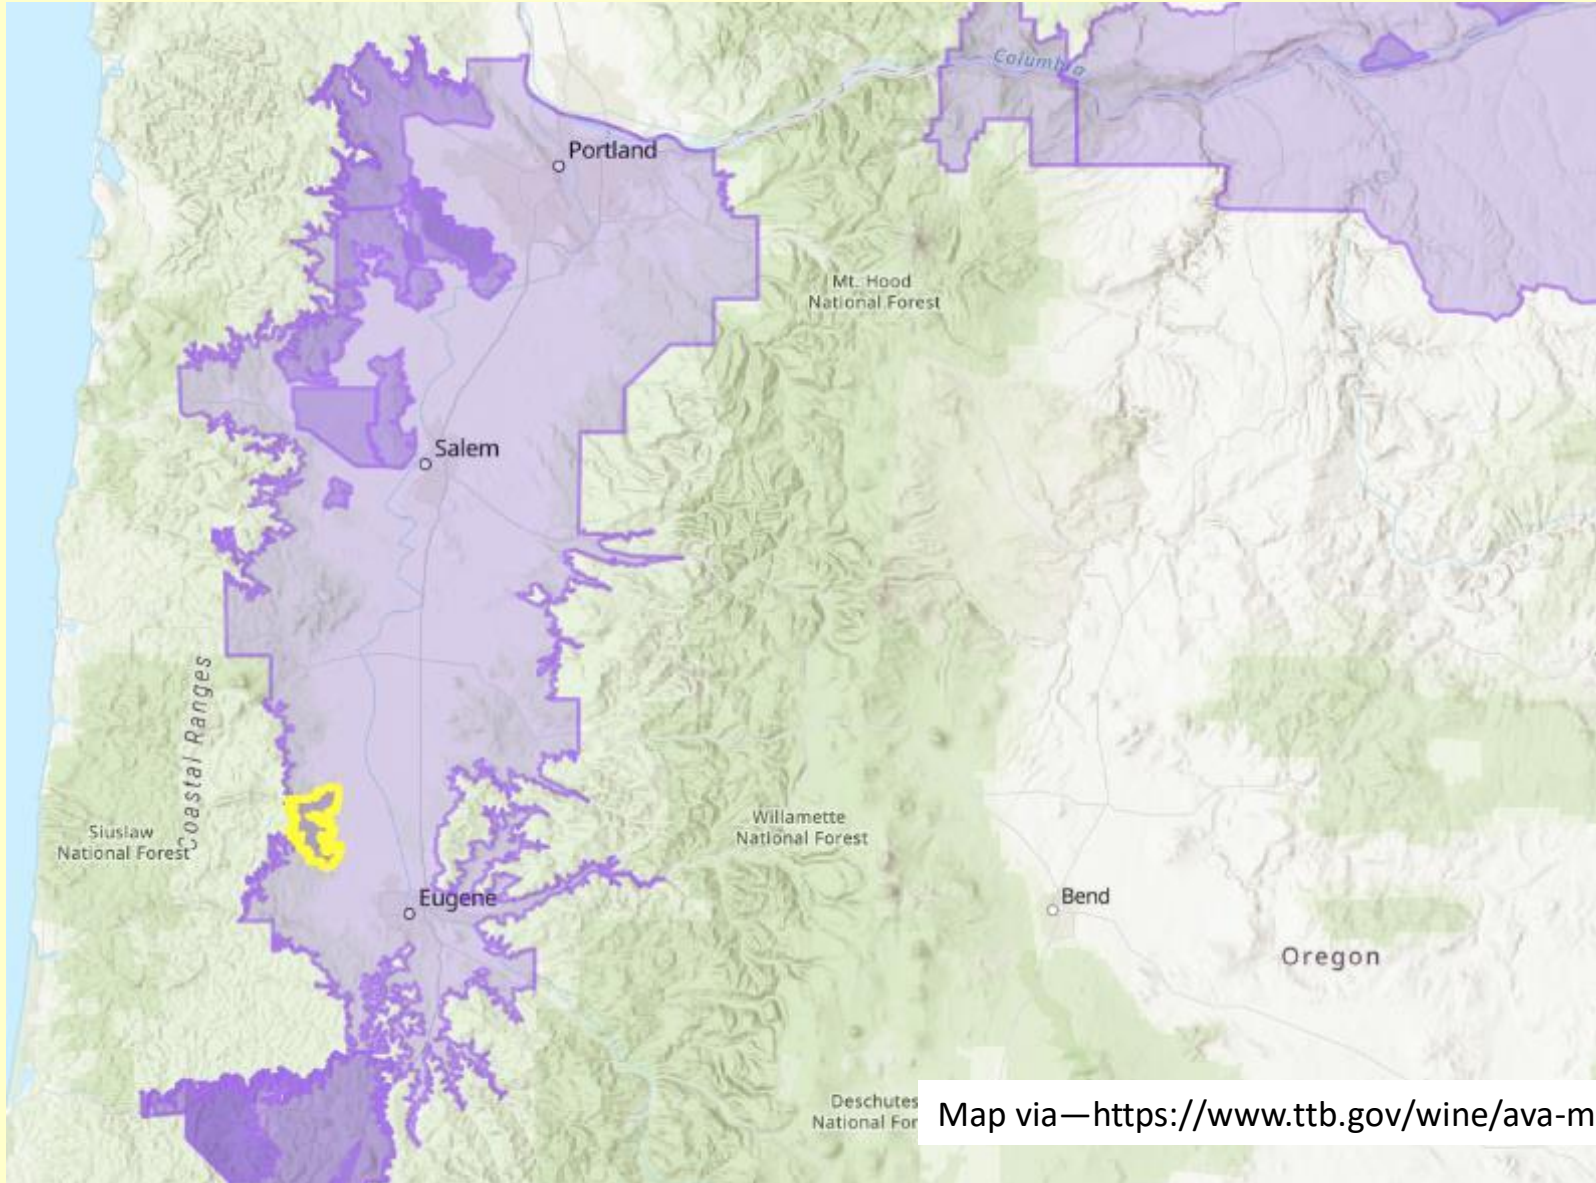

Pacific Ocean

Morro Bay

Los Osos Valley

Irish Hills

Pismo Beach

Sisquoc/  
Santa Maria River

Santa Lucia Range

Sierra Madre Mountains

# Lower Long Tom AVA

Deschutes  
National For

Map via—<https://www.ttb.gov/wine/ava-map-explorer>

# Lower Long Tom AVA

**Lower Long  
Tom AVA**

Coast  
Mountains

Long Tom River

Long Tom River

Fern Ridge  
Lake

Willamette River

# Rocky Reach AVA

Map via—<https://www.ttb.gov/wine/ava-map-explorer>