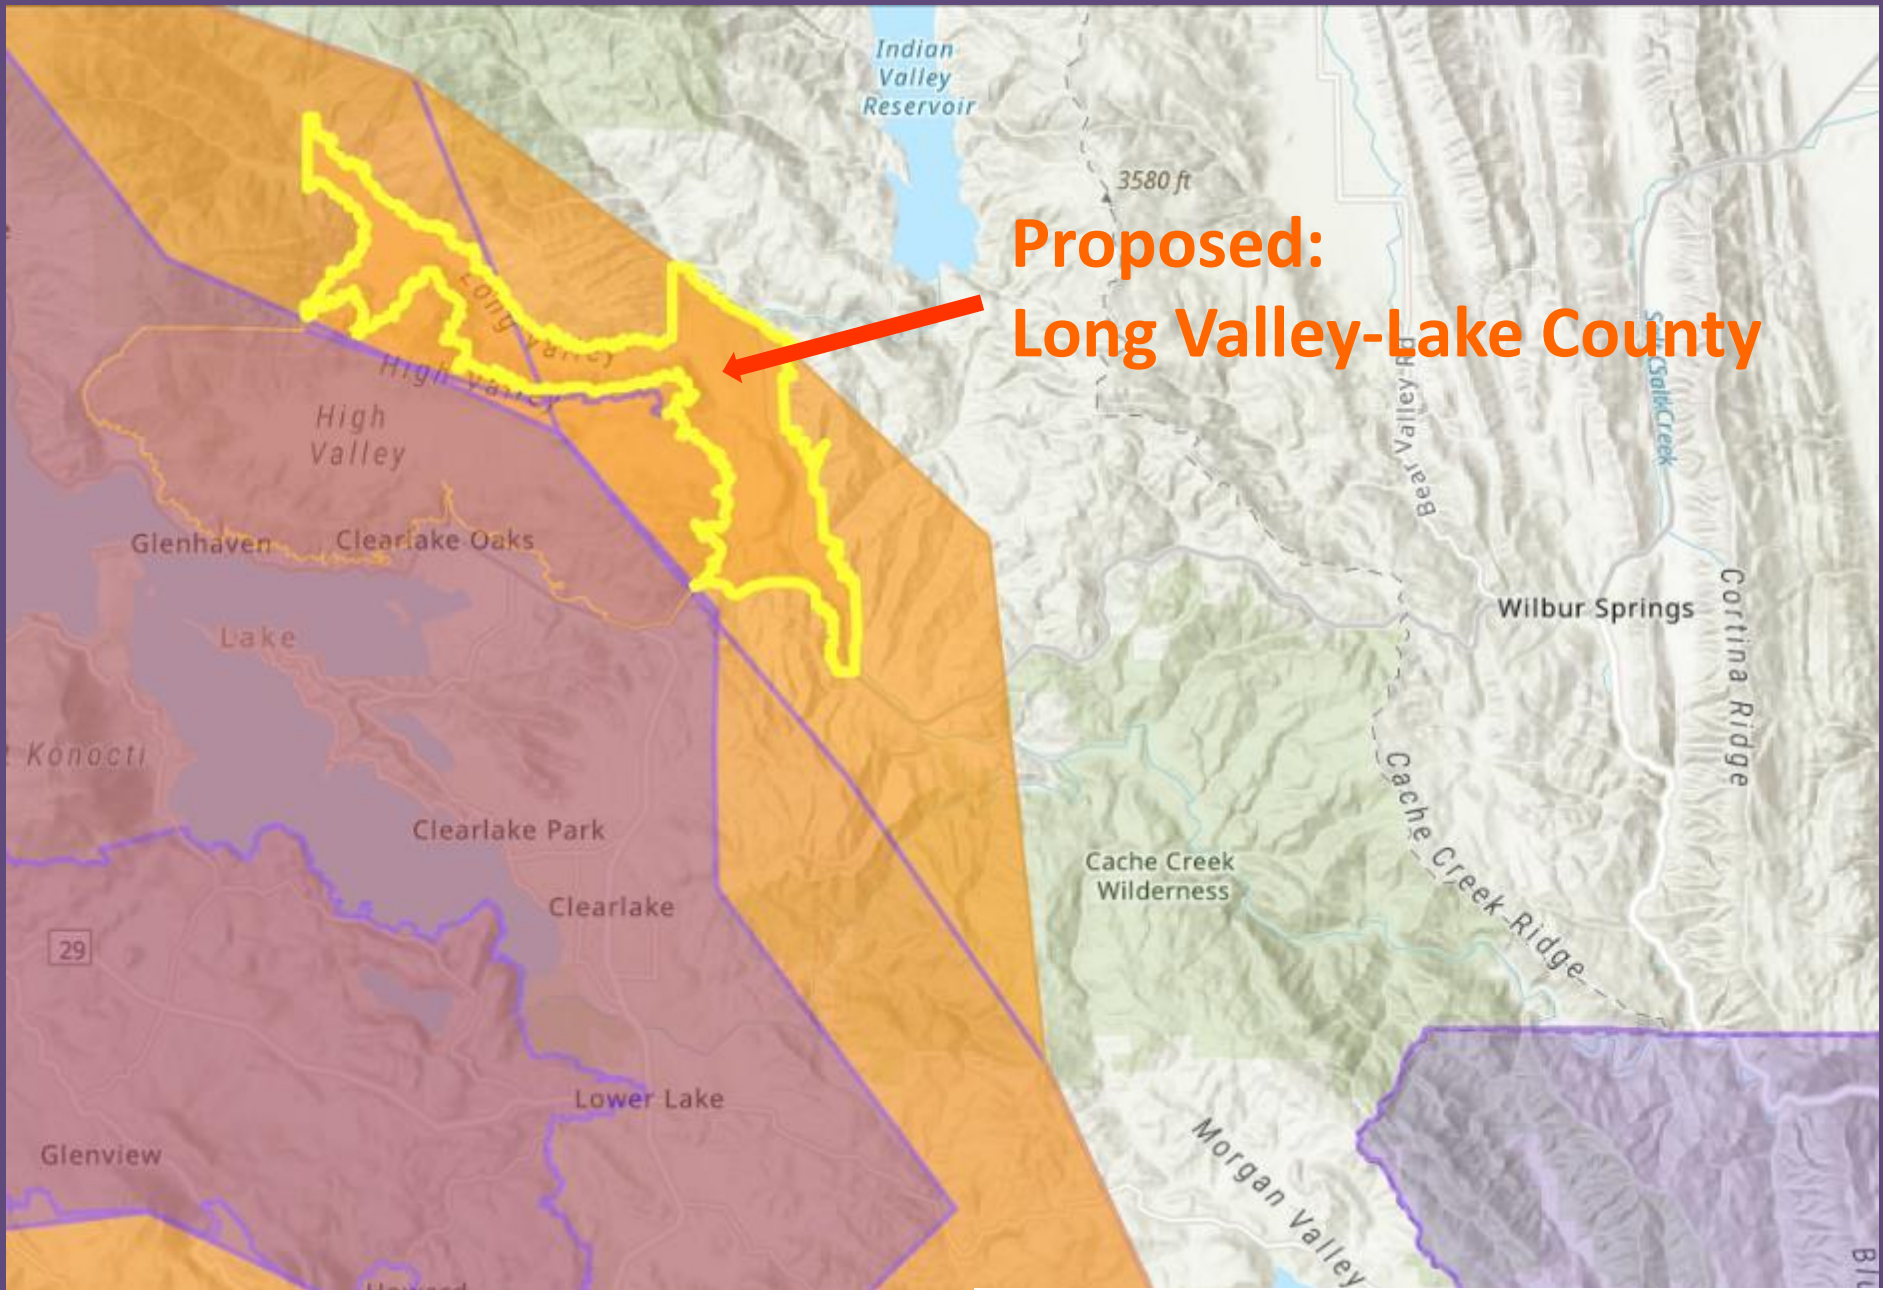

# Lower Long Tom AVA

Deschutes  
National For

Map via—<https://www.ttb.gov/wine/ava-map-explorer>

# Rocky Reach AVA

Lake Chelan AVA

Ancient Lakes of Colombia Valley AVA

Royal Slope AVA

Wahluke Slope AVA

White Bluffs AVA

Naches Heights AVA

Yakima Valley AVA

Murrieta

Chocolate Mtn  
Aerial Gunnery  
Range

South Coast AVA

Oceanside

San Diego

Mexicali

Tijuana

**Proposed:  
Long Valley-Lake County**

**Proposed  
expansion  
of the  
North Coast AVA**