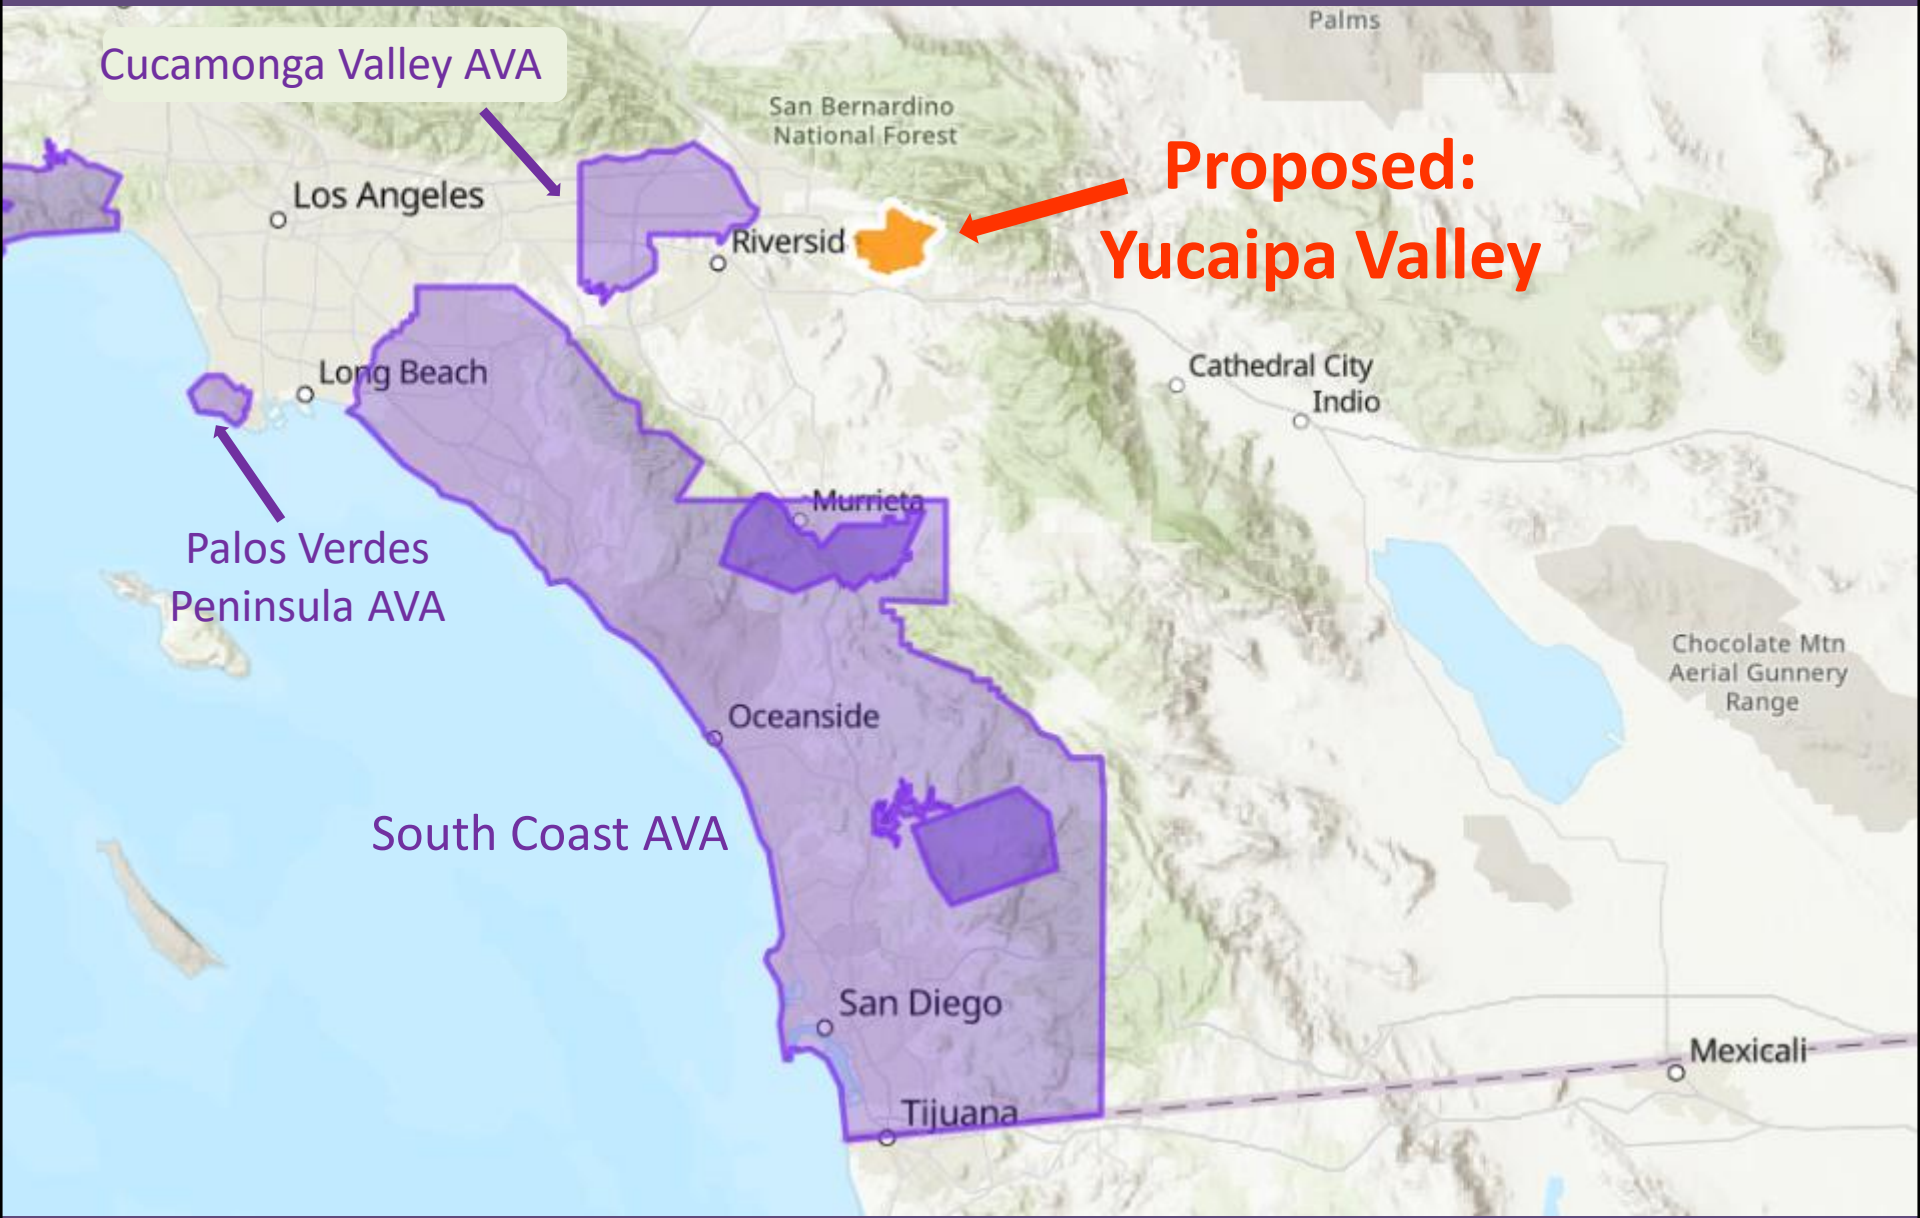

# Rocky Reach AVA

Map via—<https://www.ttb.gov/wine/ava-map-explorer>

# Rocky Reach AVA

Lake Chelan AVA

Ancient Lakes of Colombia Valley AVA

Royal Slope AVA

Wahluke Slope AVA

White Bluffs AVA

Naches Heights AVA

Yakima Valley AVA

# Rocky Reach AVA

Lake Chelan

Columbia River

Cascade  
(Chelan)  
Mountains

Rocky  
Reach

Reservoir

Badger Mountain (Yakima Fold Belt)

Rocky Reach Dam

River valley widens

Cucamonga Valley AVA

Los Angeles

Riversid

**Proposed:  
Yucaipa Valley**

Long Beach

Cathedral City  
Indio

Palos Verdes  
Peninsula AVA