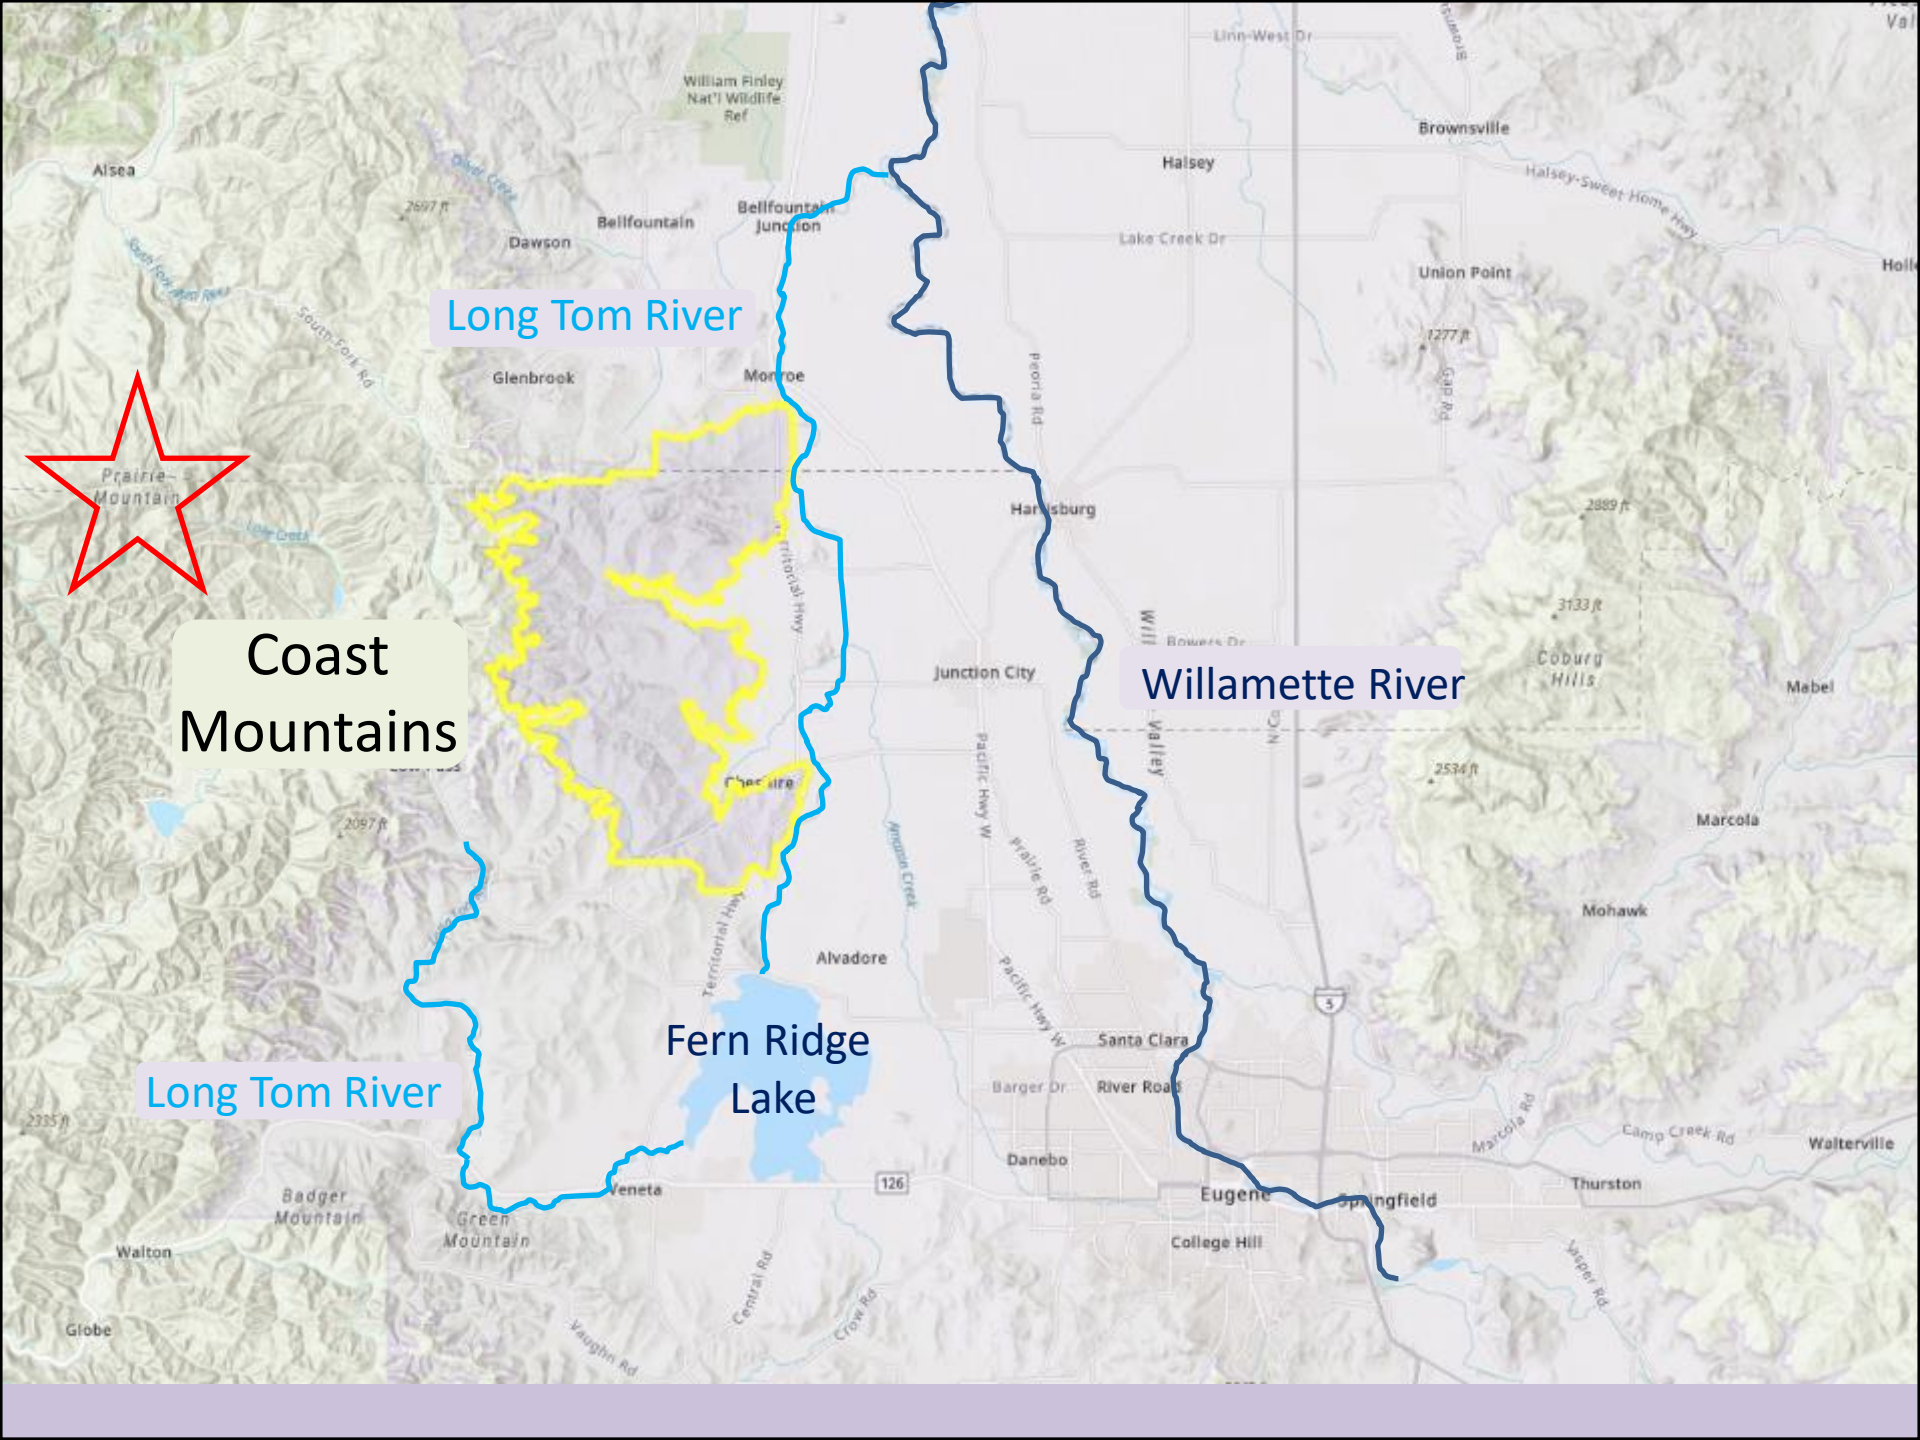

# Lower Long Tom AVA

**Lower Long  
Tom AVA**

Coast  
Mountains

Long Tom River

Long Tom River

Fern Ridge  
Lake

Willamette River

# Ulupalakua AVA

20°N

Haleakalā  
National Park

Haleakalā Peak  
(dormant volcano)

# Rocky Reach AVA

Map via—<https://www.ttb.gov/wine/ava-map-explorer>

# Rocky Reach AVA

Lake Chelan AVA

Ancient Lakes of Colombia Valley AVA

Royal Slope AVA

Wahluke Slope AVA

White Bluffs AVA

Naches Heights AVA

Yakima Valley AVA