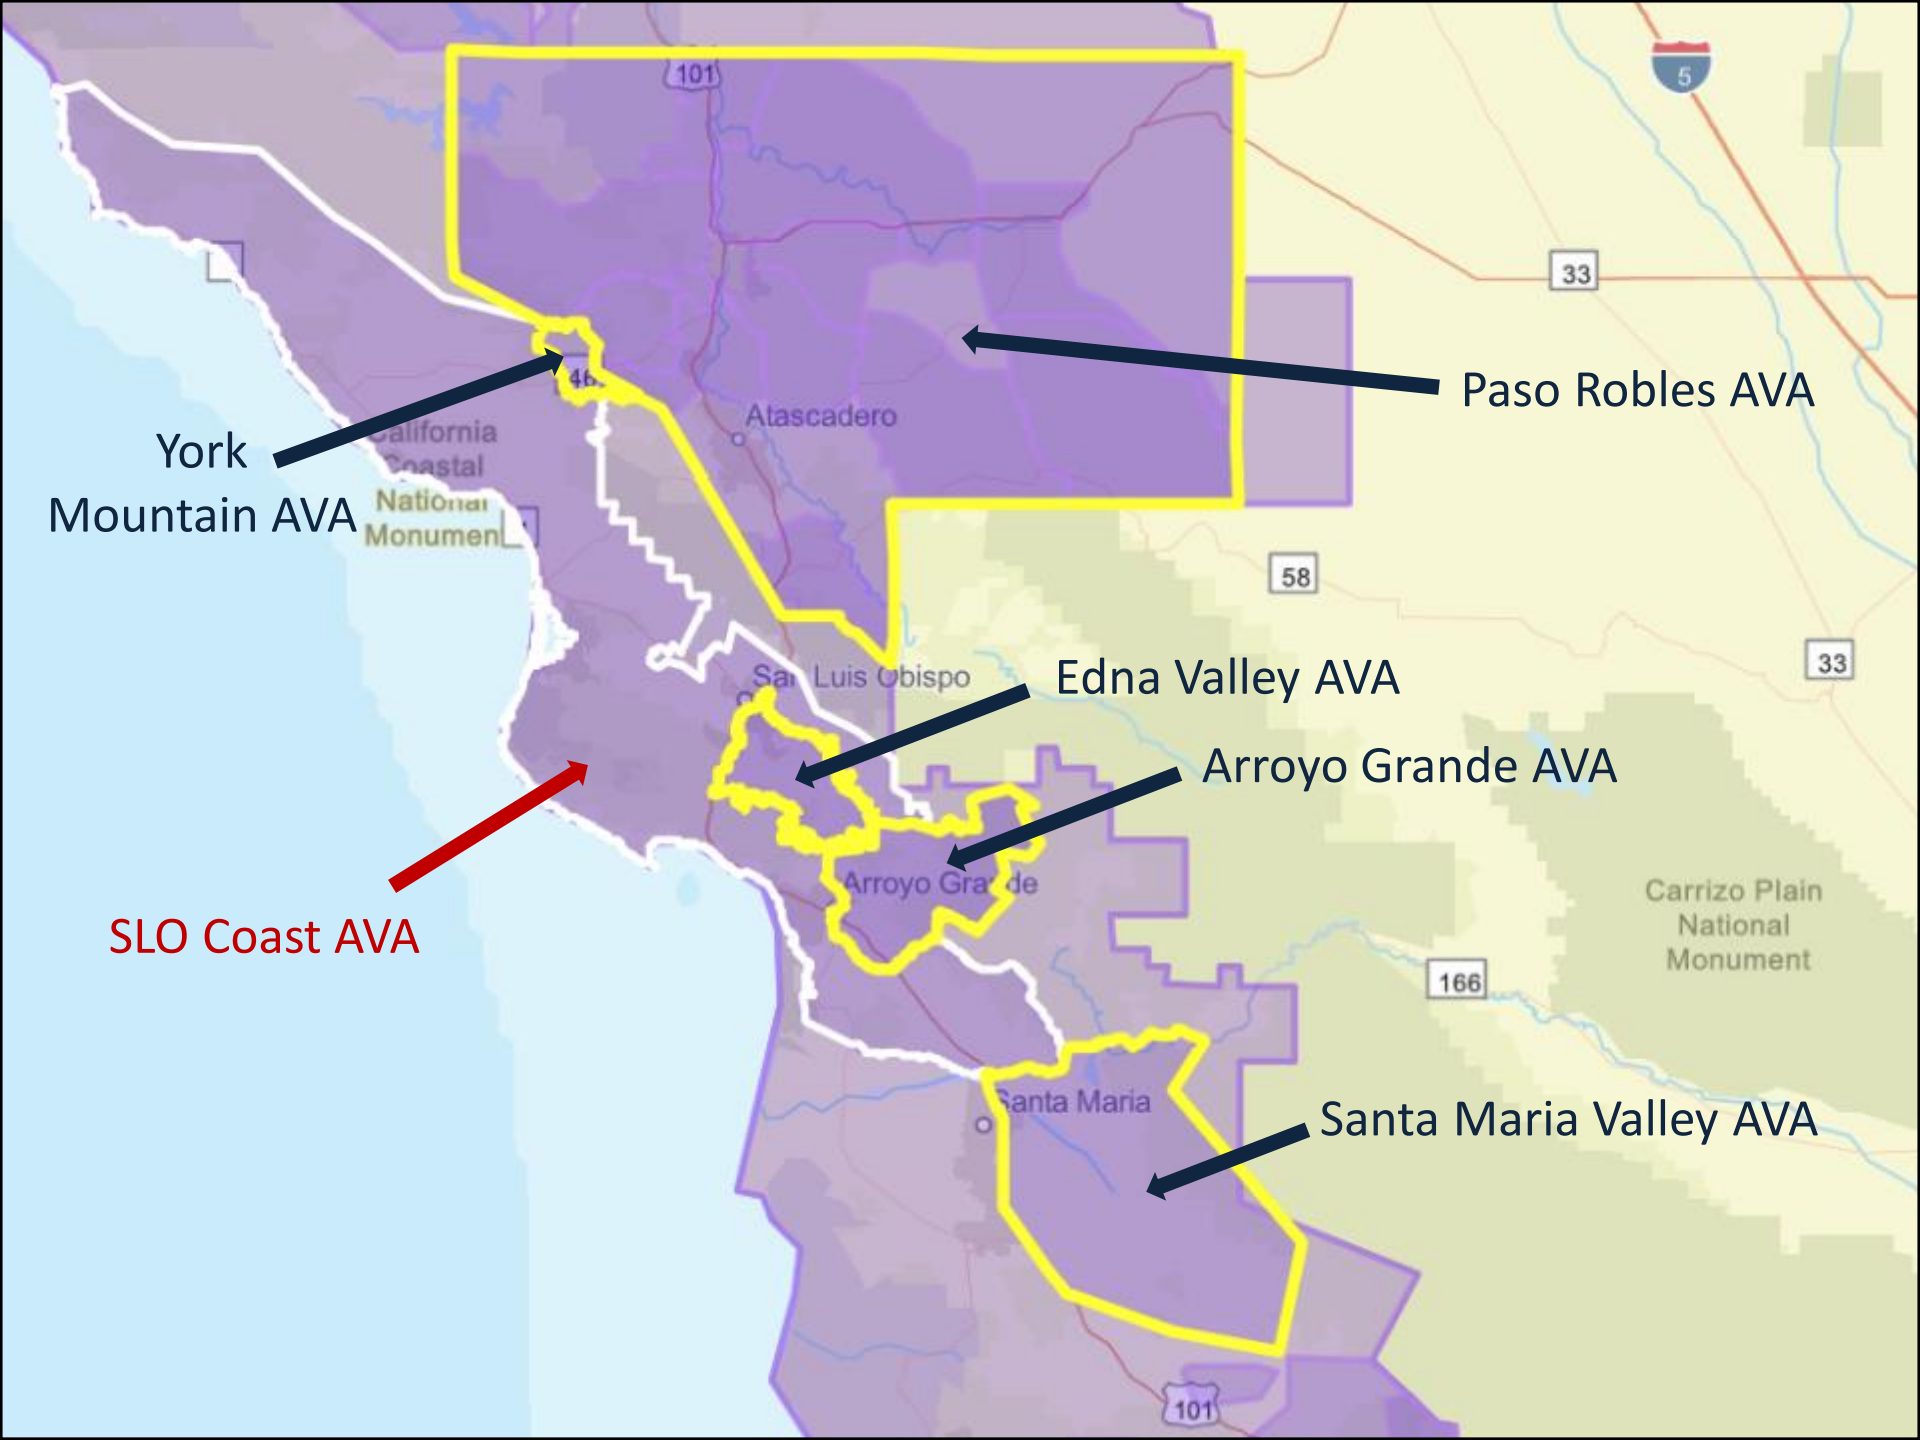

# West Sonoma Coast AVA

West Sonoma  
Coast AVA

Petaluma Gap AVA

Russian River Valley AVA

Gualala River

Pacific Ocean

Russian  
River

Bodega Bay

Estero Americano (American Creek)

California Coast Ranges/Northern Coast Ranges/Sonoma Highlands

Pacific Ocean

# San Luis Obispo Coast/ SLO Coast AVA

York Mountain AVA

Paso Robles AVA

Edna Valley AVA

Arroyo Grande AVA

SLO Coast AVA

Santa Maria Valley AVA

Hearst Castle/  
Black Oak Mountain

# Lower Long Tom AVA

Deschutes  
National For

Map via—<https://www.ttb.gov/wine/ava-map-explorer>