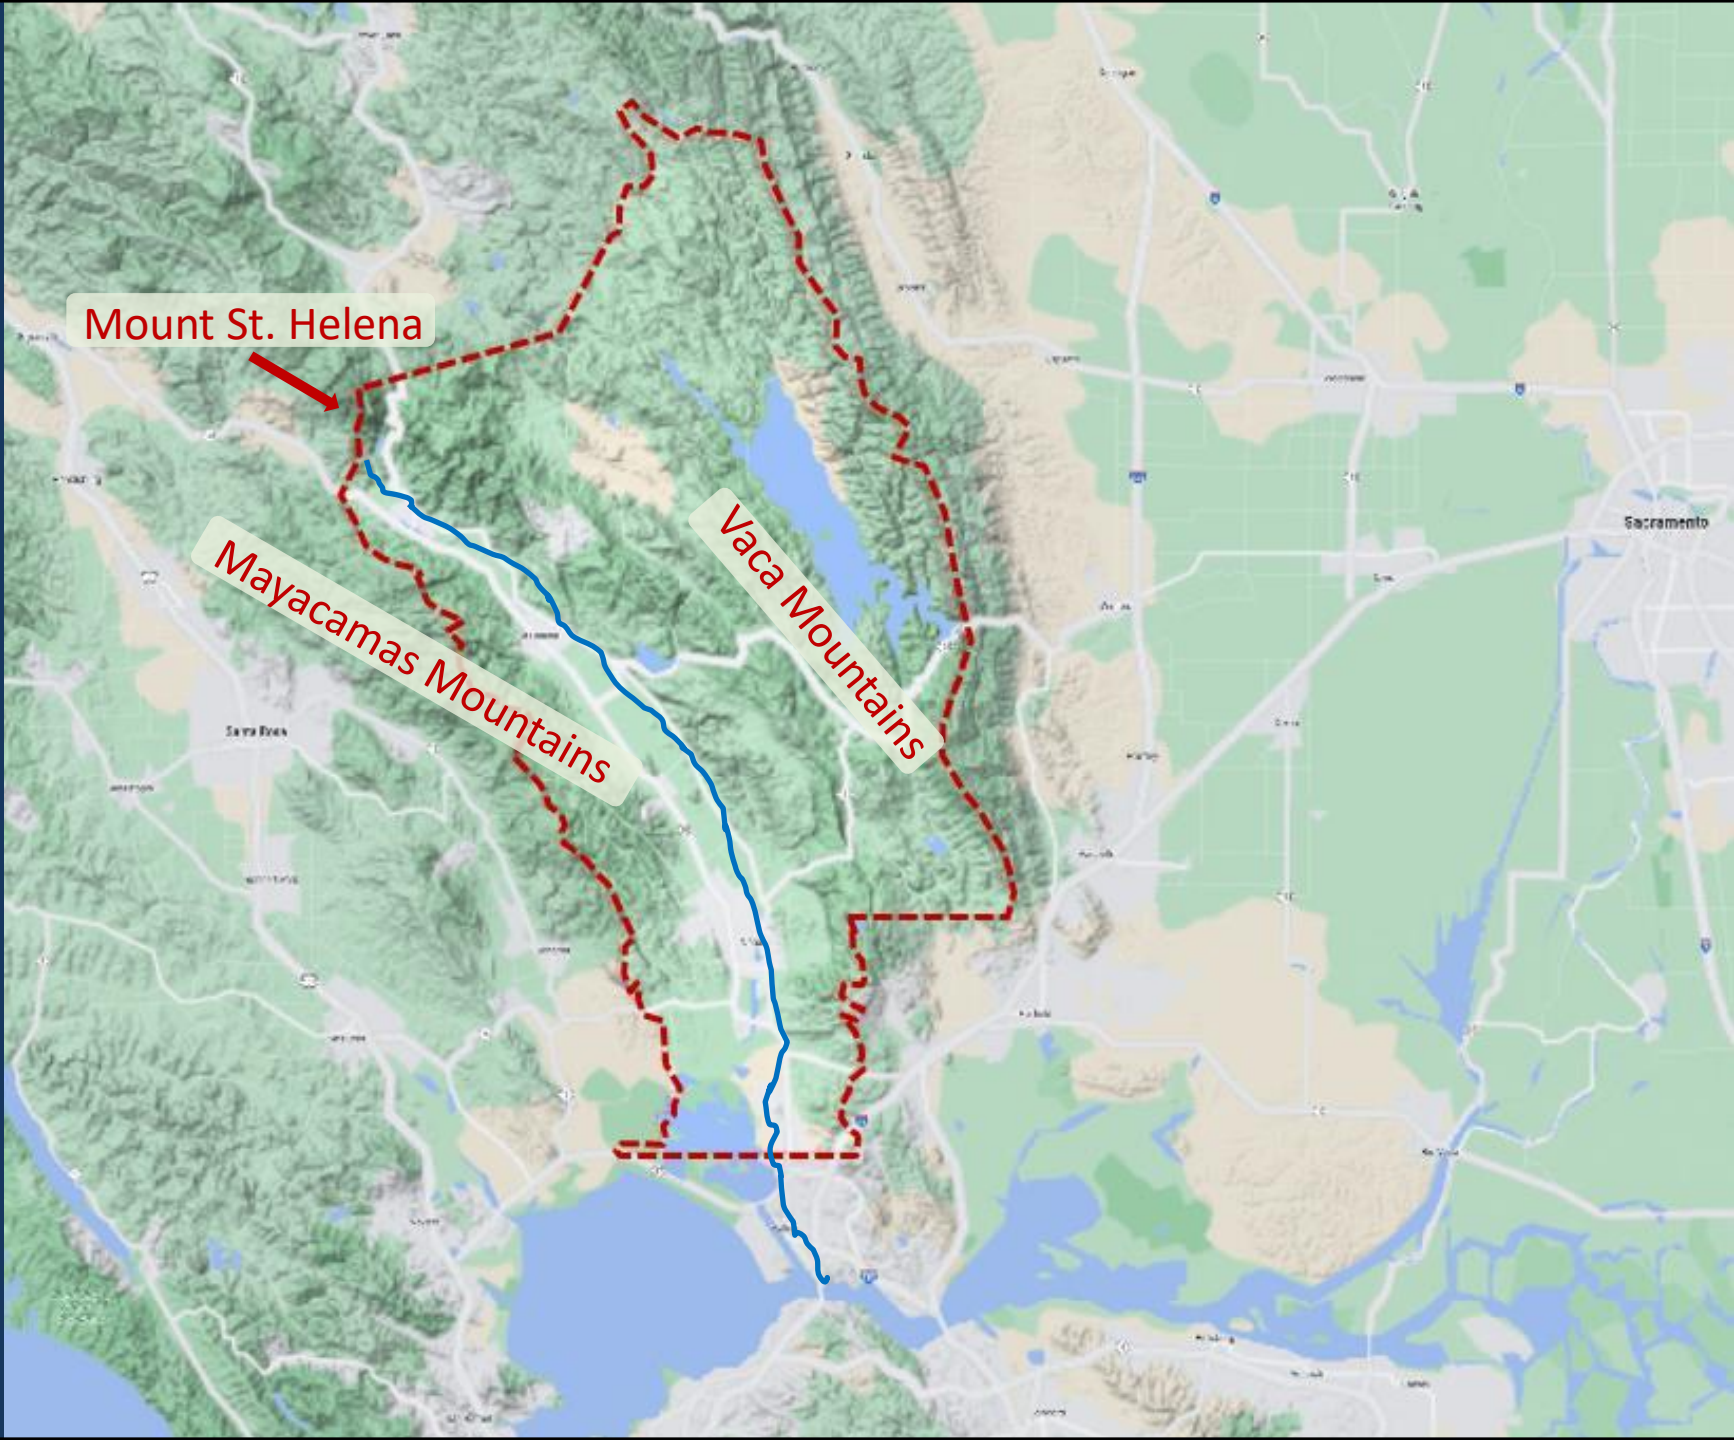

Sacramento River

Grizzly Bay/Suisun Bay

San Joaquin River

Carquinez Strait

San Pablo Bay

Mare Island

San Francisco Bay

Lake County

Yolo County

Lake Berryessa

Napa River

Sonoma County

Solano County

30 miles long

Mount St. Helena

Mayacamas Mountains

Vaca Mountains

Sacramento

Howell Mountain AVA

Lake Hennessey

Rutherford AVA

Vaca Mountains

Oakville AVA

Yountville AVA

Mayacamas Mountains

R.M.

Opus

F.N.

Map via Google Earth