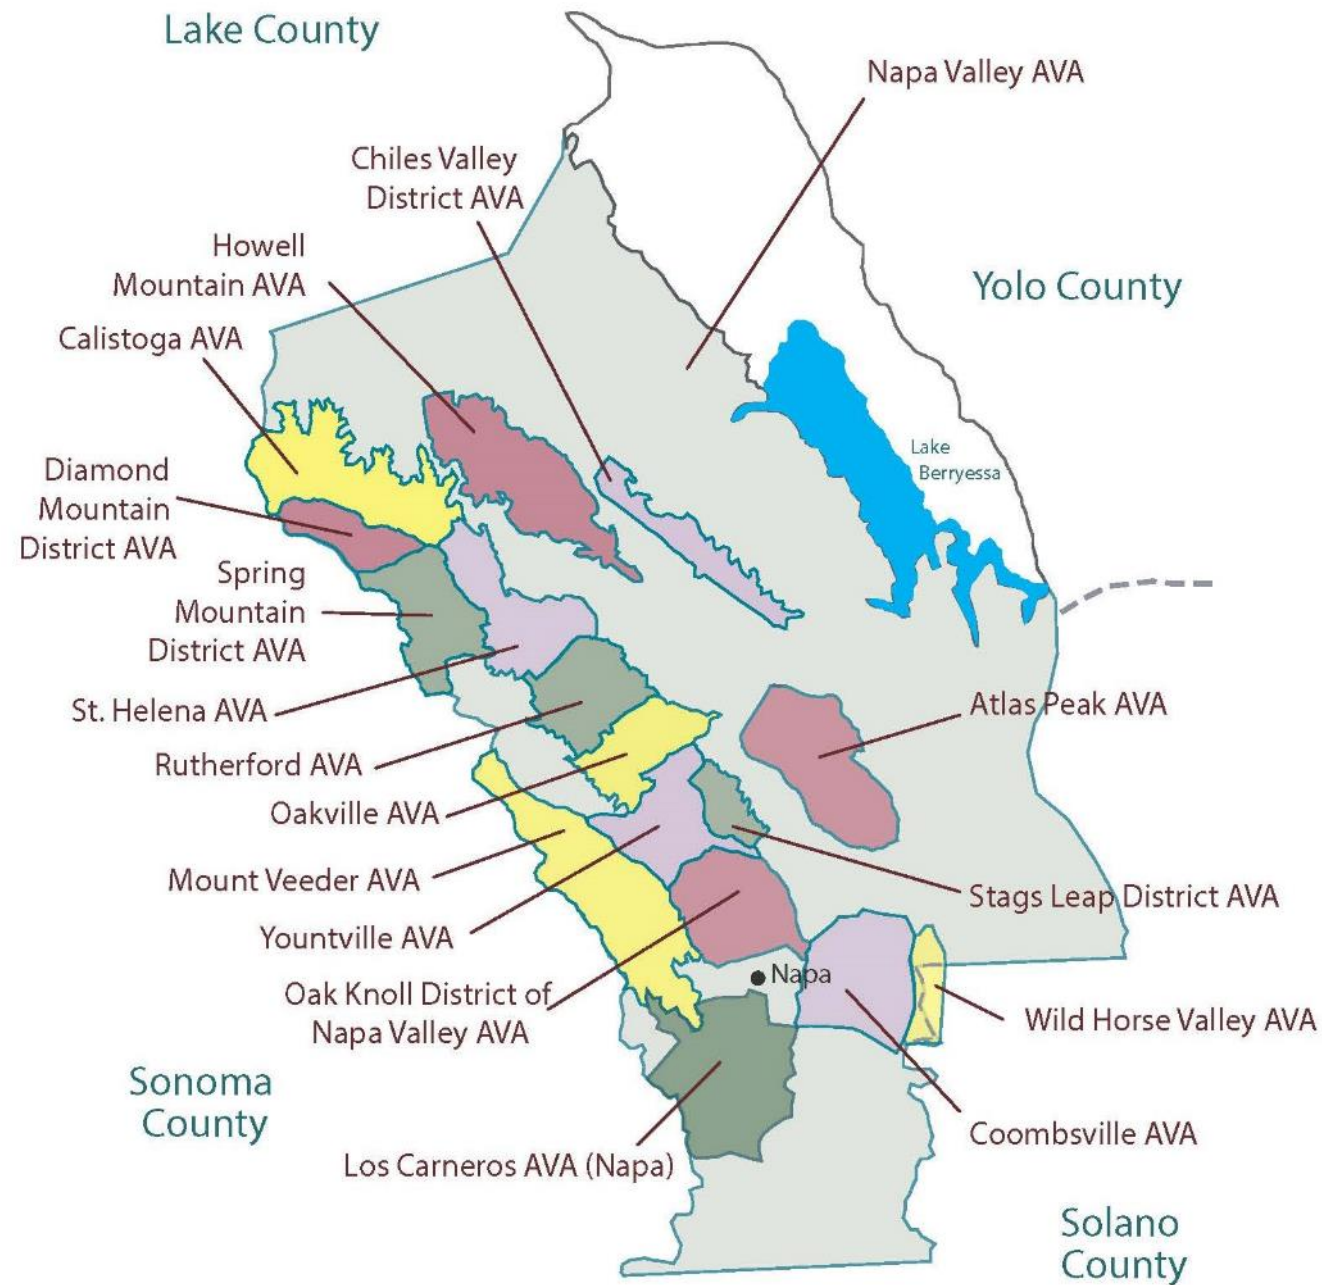

Sacramento River

Grizzly Bay/Suisun Bay

San Joaquin River

Carquinez Strait

San Pablo Bay

Mare Island

San Francisco Bay

Lake County

Yolo County

Lake Berryessa

Napa River

Sonoma County

Solano County

30 miles long

Mount St. Helena

Mayacamas Mountains

Vaca Mountains

Sacramento

Howell Mountain AVA

Lake Hennessey

Rutherford AVA

Vaca Mountains

Oakville AVA

Yountville AVA

Mayacamas Mountains

R.M.

Opus

F.N.

Map via Google Earth