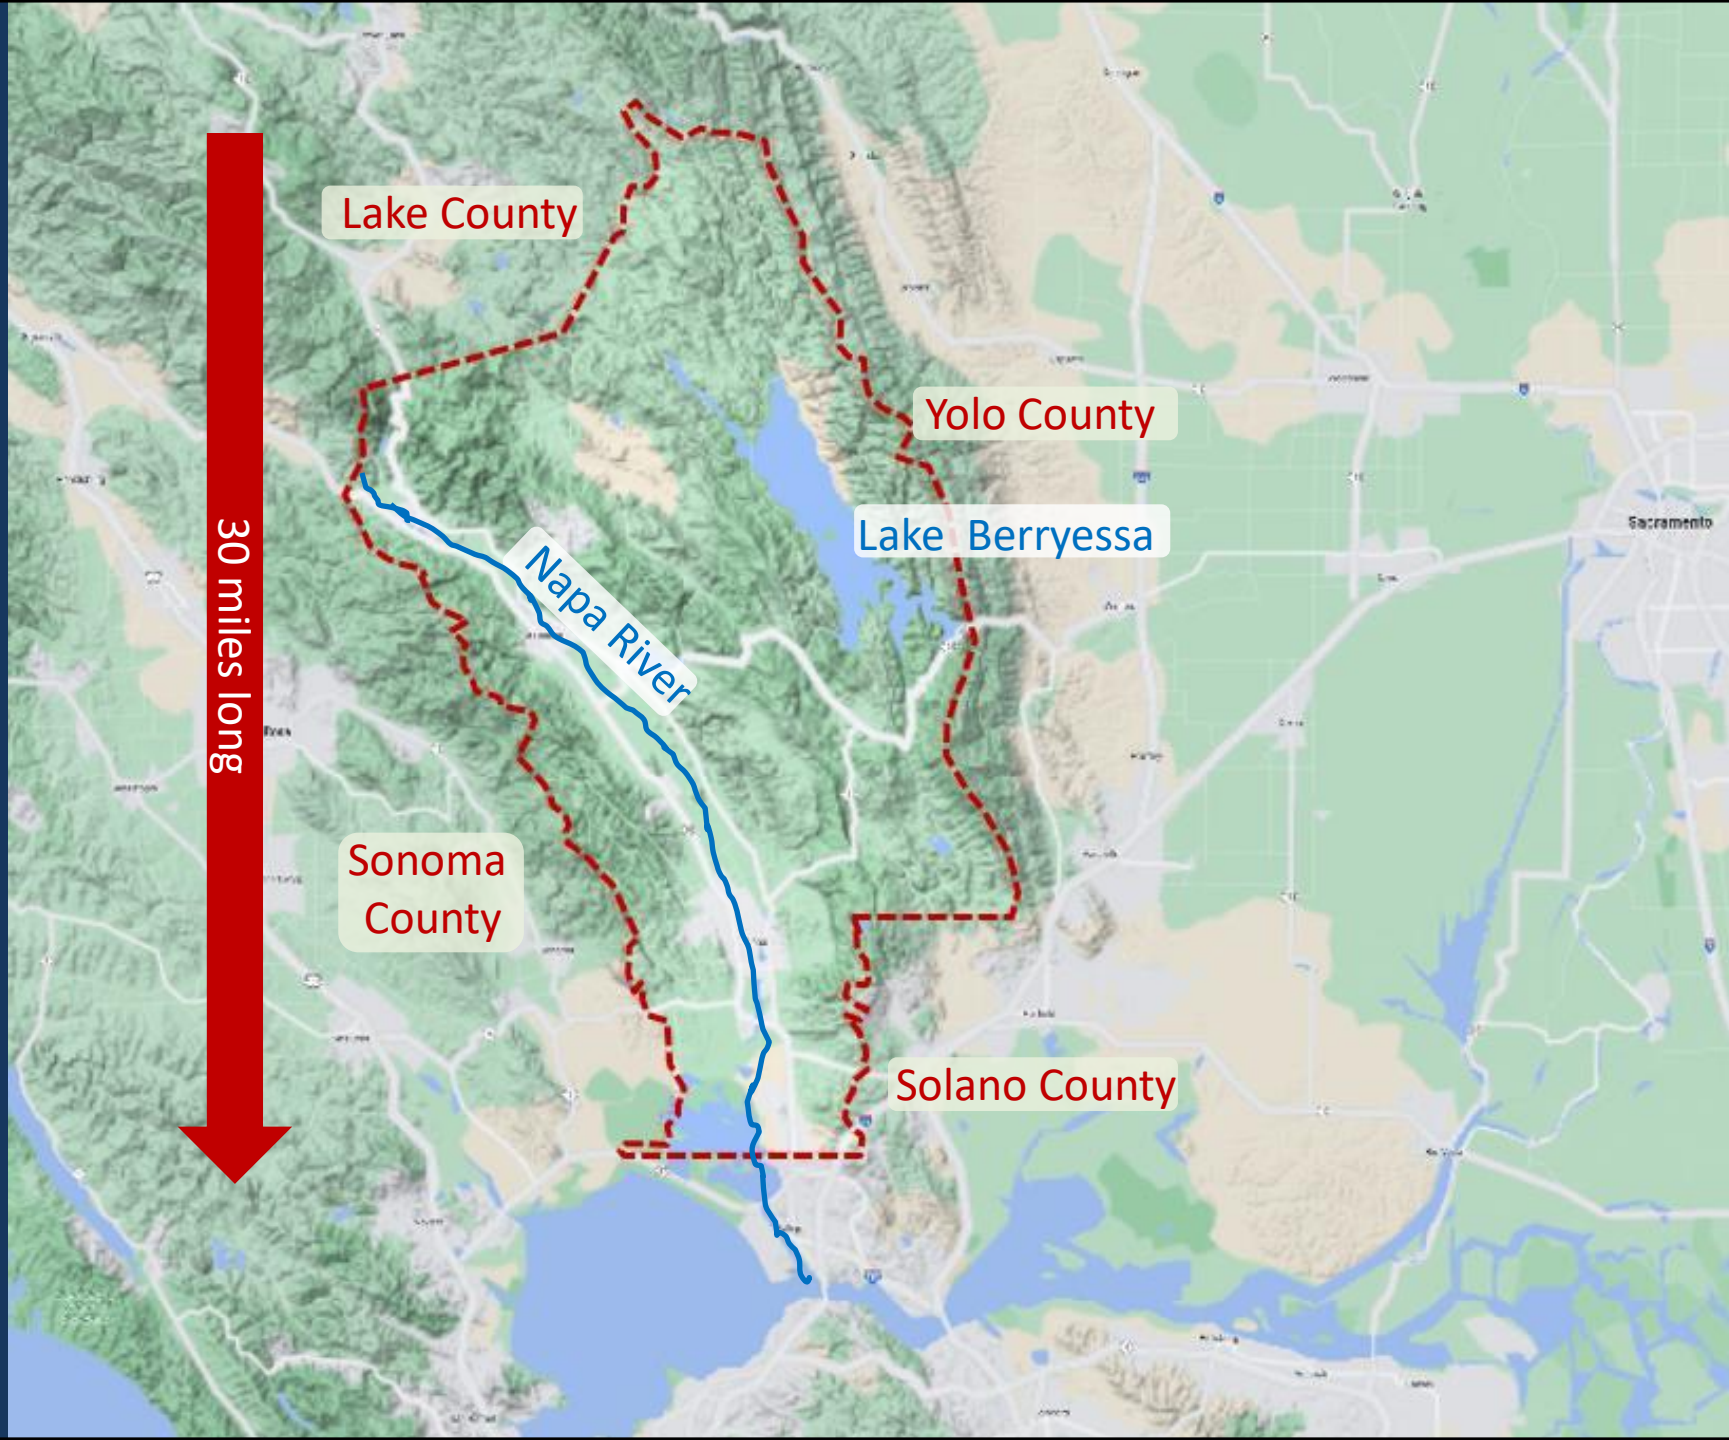

Sacramento River

Grizzly Bay/Suisun Bay

San Joaquin River

Carquinez Strait

San Pablo Bay

Mare Island

San Francisco Bay

Lake County

Yolo County

Lake Berryessa

Napa River

Sonoma County

Solano County

30 miles long

Mount St. Helena

Mayacamas Mountains

Vaca Mountains

Sacramento

Howell Mountain AVA

Lake Hennessey

Rutherford AVA

Vaca Mountains

Oakville AVA

Yountville AVA

Mayacamas Mountains

R.M.

Opus

F.N.

Map via Google Earth