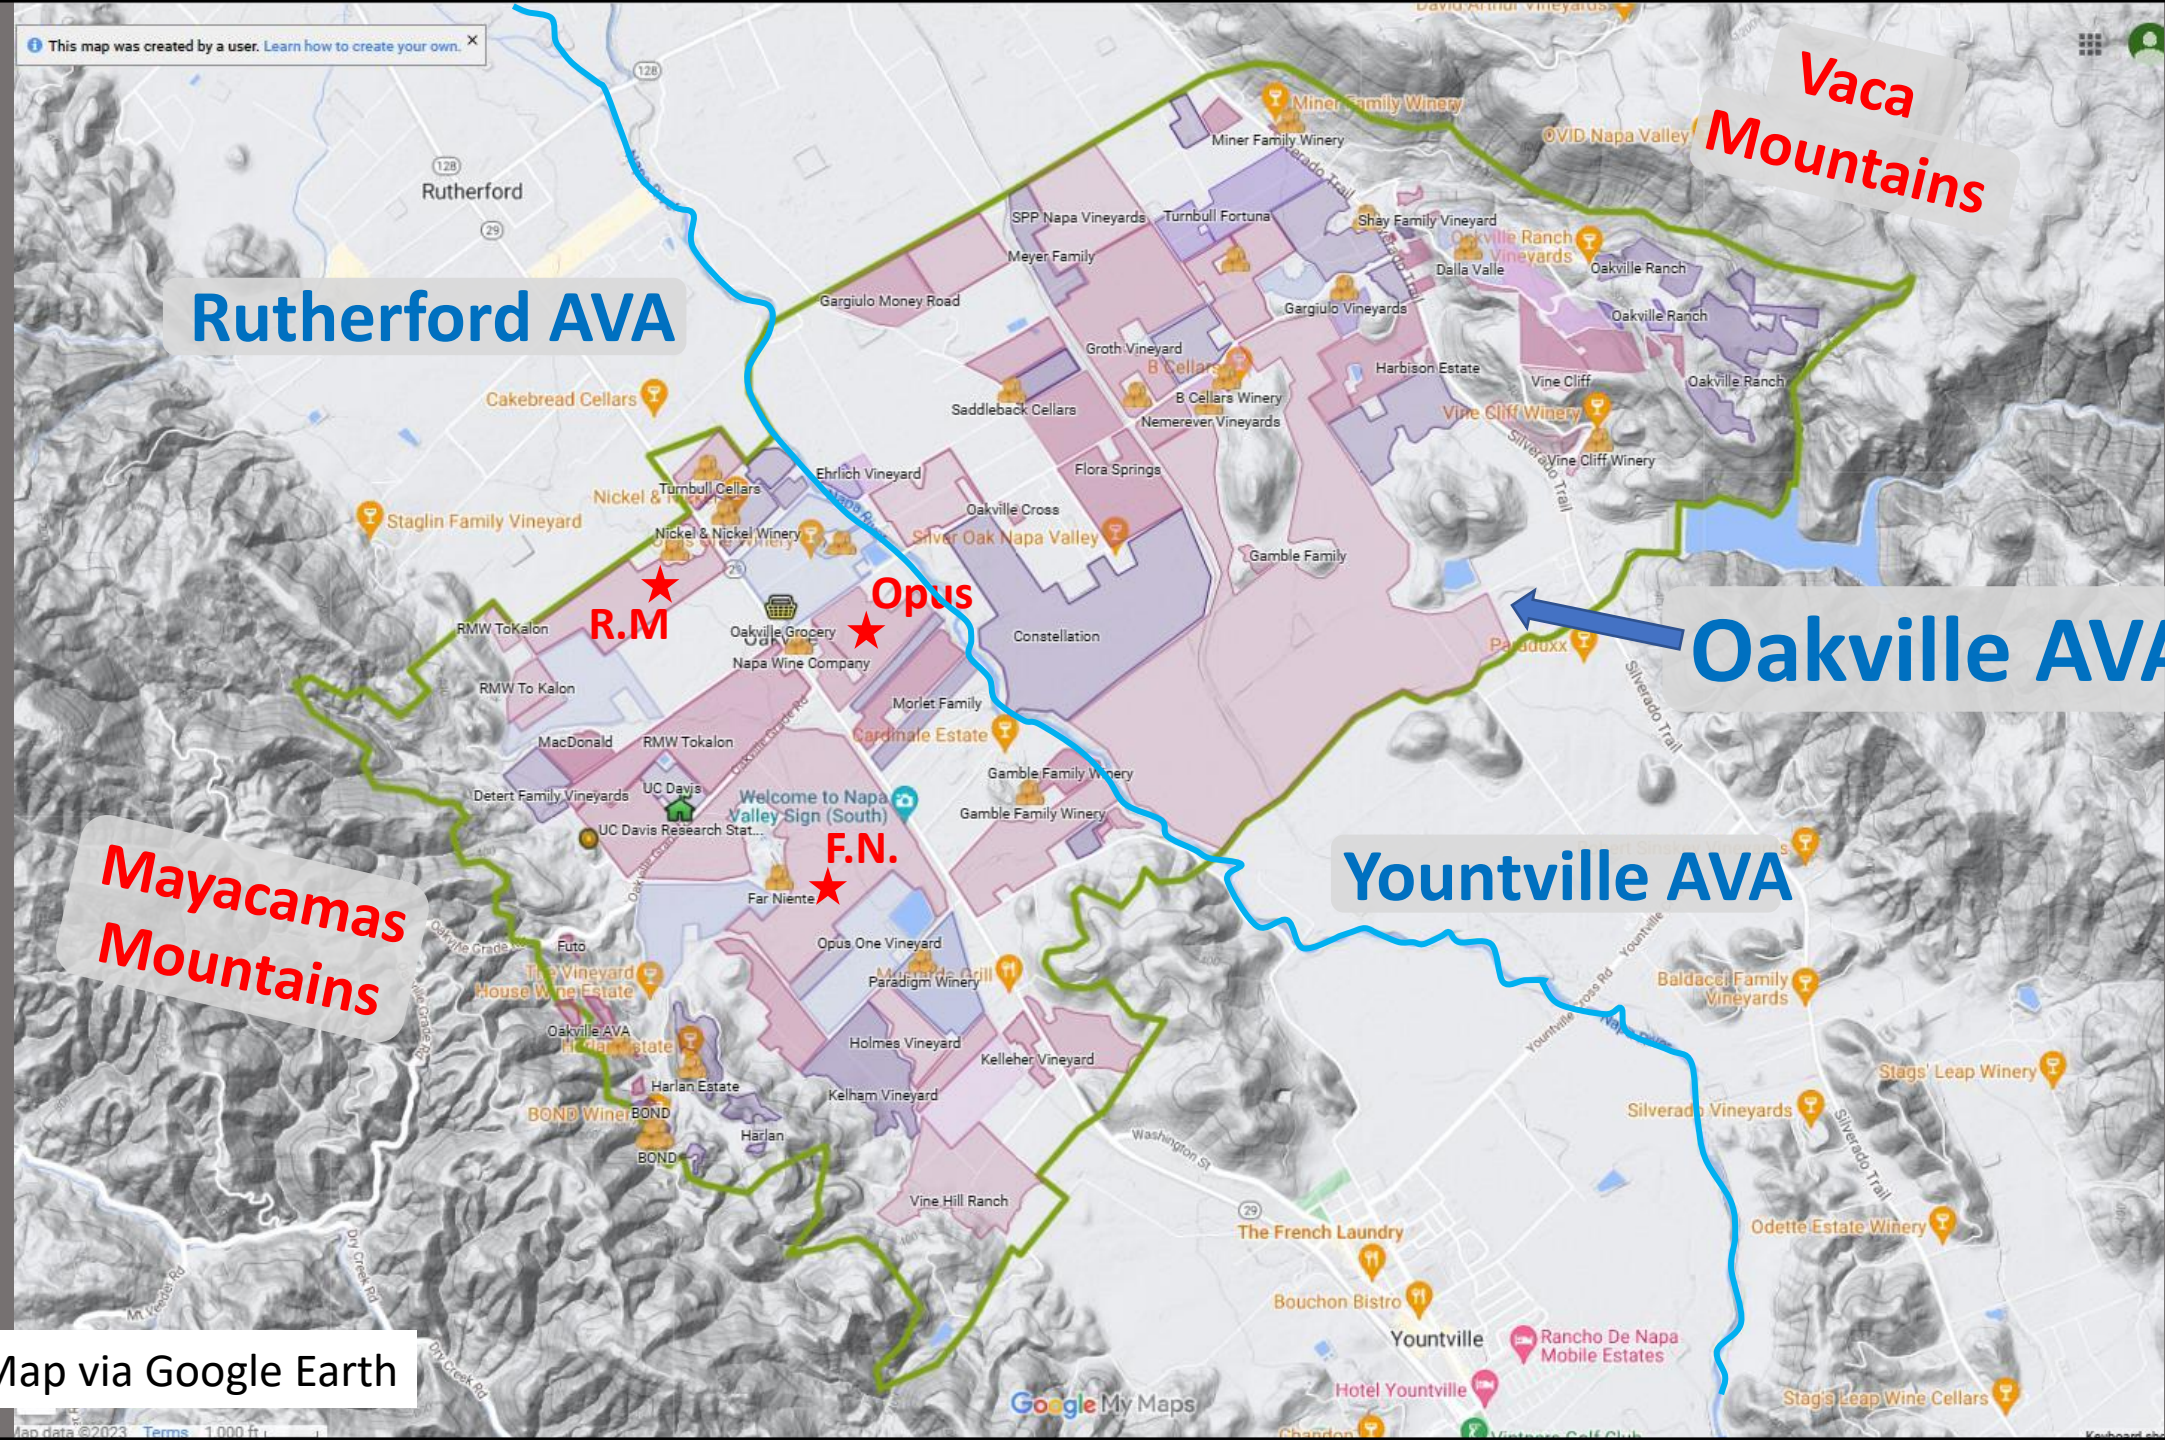

Sacramento River

Grizzly Bay/Suisun Bay

San Joaquin River

Carquinez Strait

San Pablo Bay

Mare Island

San Francisco Bay

Lake County

Yolo County

Lake Berryessa

Napa River

Sonoma County

Solano County

30 miles long

Mount St. Helena

Mayacamas Mountains

Vaca Mountains

Sacramento

Howell Mountain AVA

Lake Hennessey

Rutherford AVA

Vaca Mountains

Oakville AVA

Yountville AVA

Mayacamas Mountains

R.M.

Opus

F.N.

Map via Google Earth