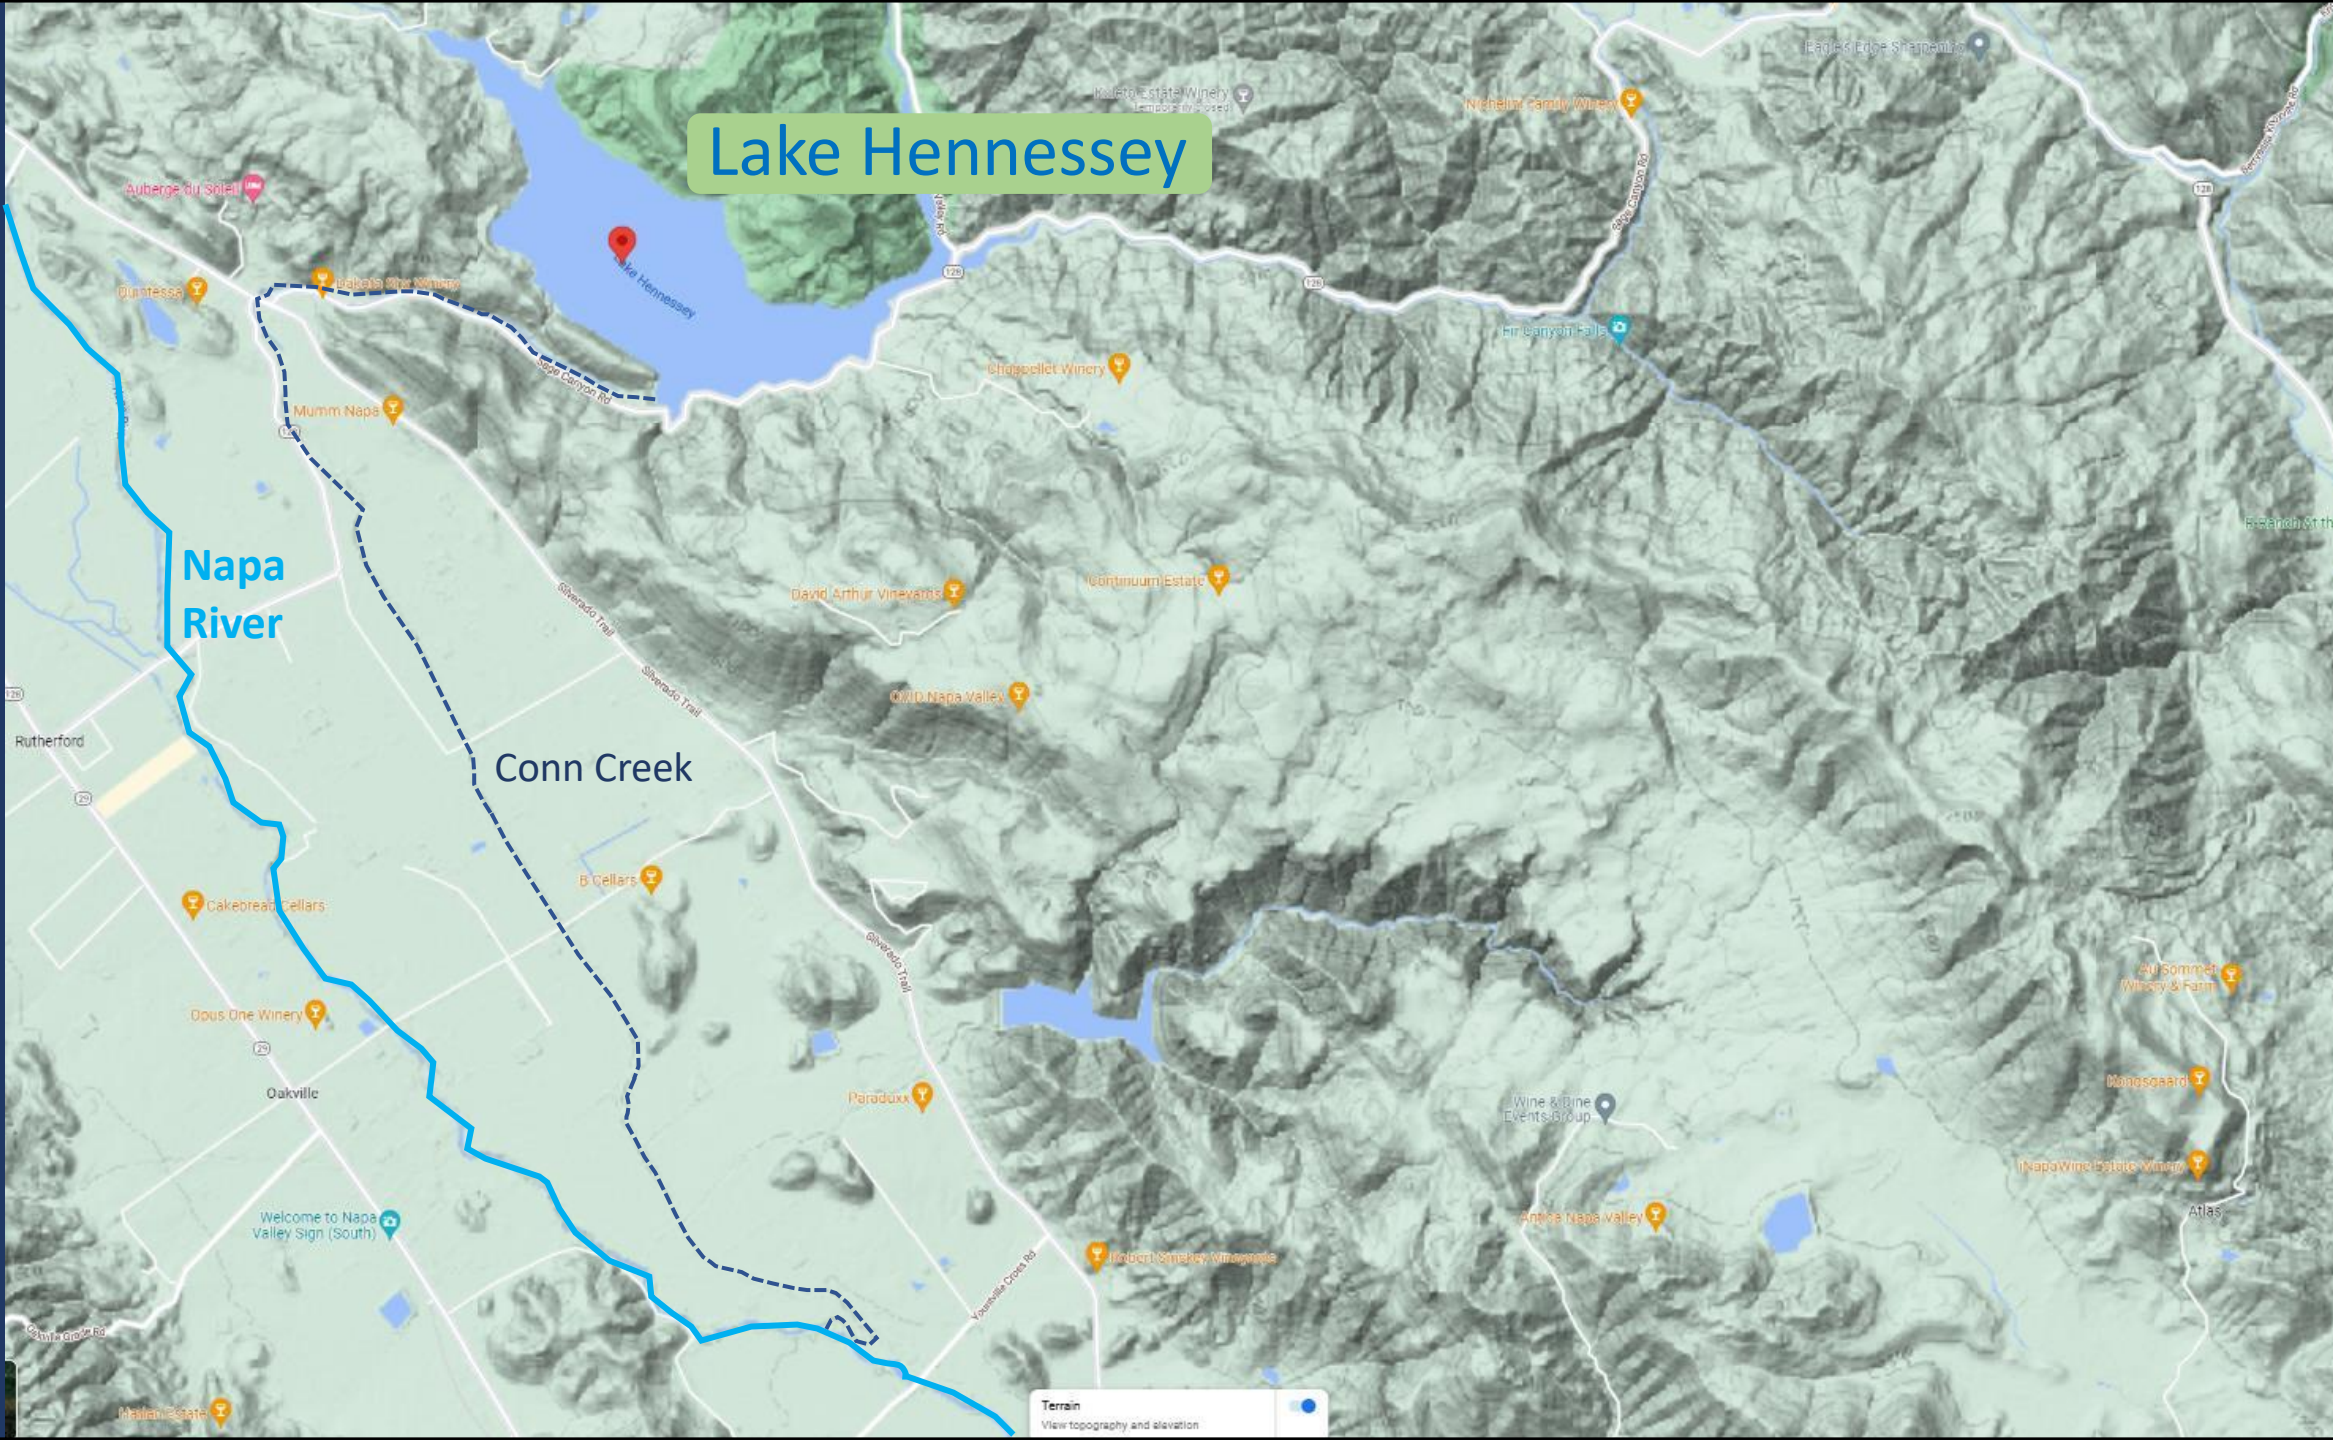

Sacramento River

Grizzly Bay/Suisun Bay

San Joaquin River

Carquinez Strait

San Pablo Bay

Mare Island

San Francisco Bay

Lake County

Yolo County

Lake Berryessa

Napa River

Sonoma County

Solano County

30 miles long

Mount St. Helena

Mayacamas Mountains

Vaca Mountains

Sacramento

Howell Mountain AVA

Lake Hennessey

Rutherford AVA

Vaca Mountains

Oakville AVA

Yountville AVA

Mayacamas Mountains

R.M.

Opus

F.N.

Map via Google Earth