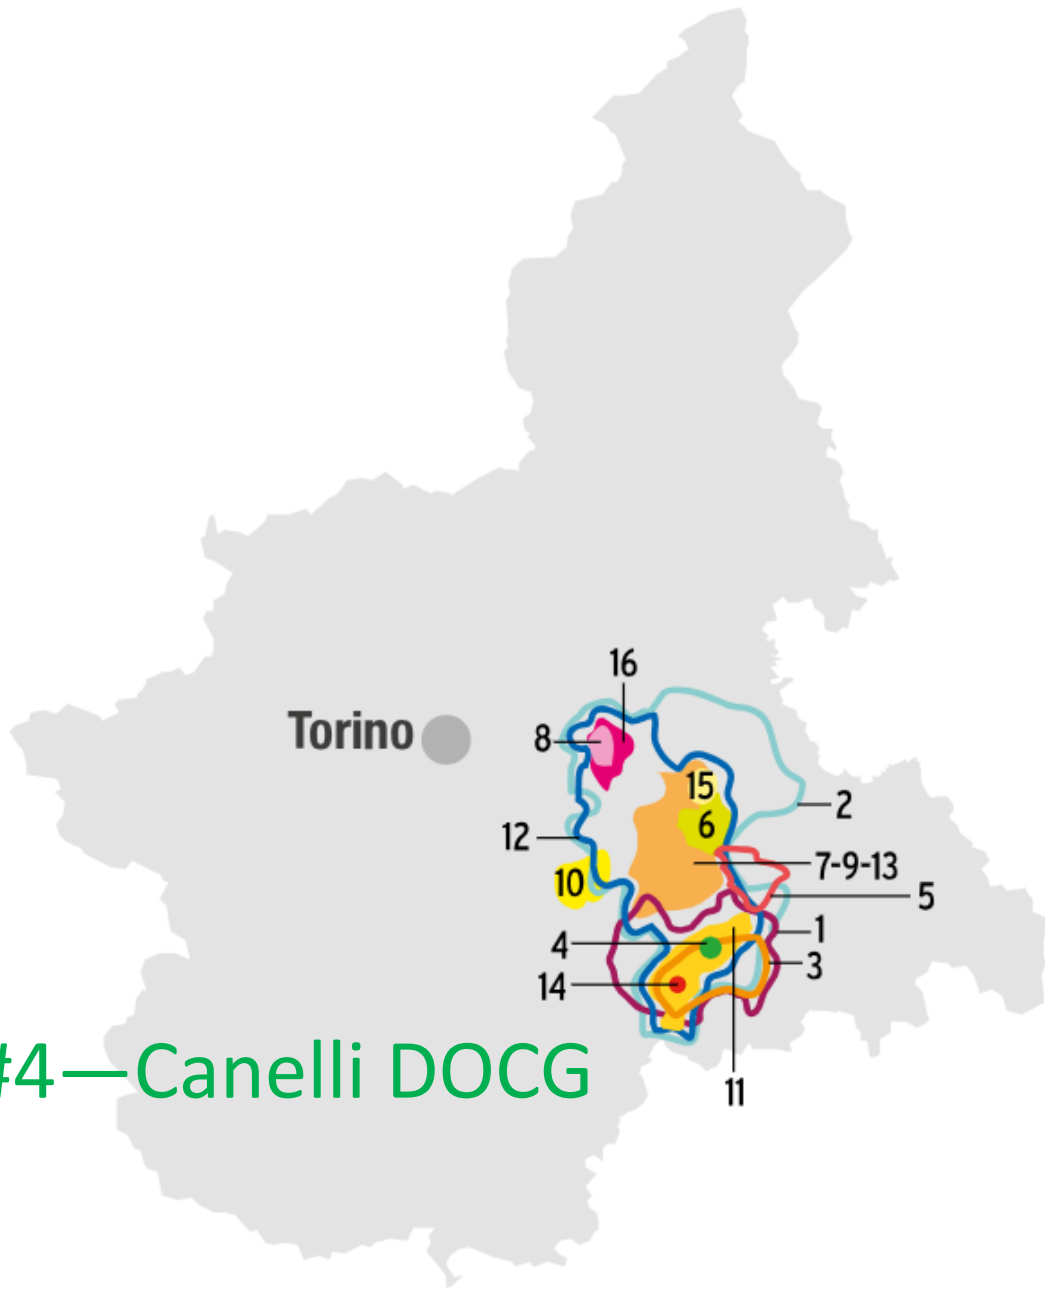

First established in 1937, Bordeaux's Entre-deux-Mers AOC is tucked between the Garonne and Dordogne Rivers.

Winters Highlands AVA, established August 28, 2023

Long Valley-Lake County AVA

Long Valley-Lake County AVA, established July 5, 2023

Thermenregion: classified as a DAC as of May 2023

Thermenregion

Overview map

#4—Canelli DOCG

Map of Piemonte "l'Astigiano"
via Federdoc

Canelli DOCG—registered via the EU Journal on June 23, 2023

#18—Emilia-Romagna DOC

Map of Emilia-Romagna
via Federdoc

Emilia-Romagna DOC—registered via the EU Journal on December 11, 2023