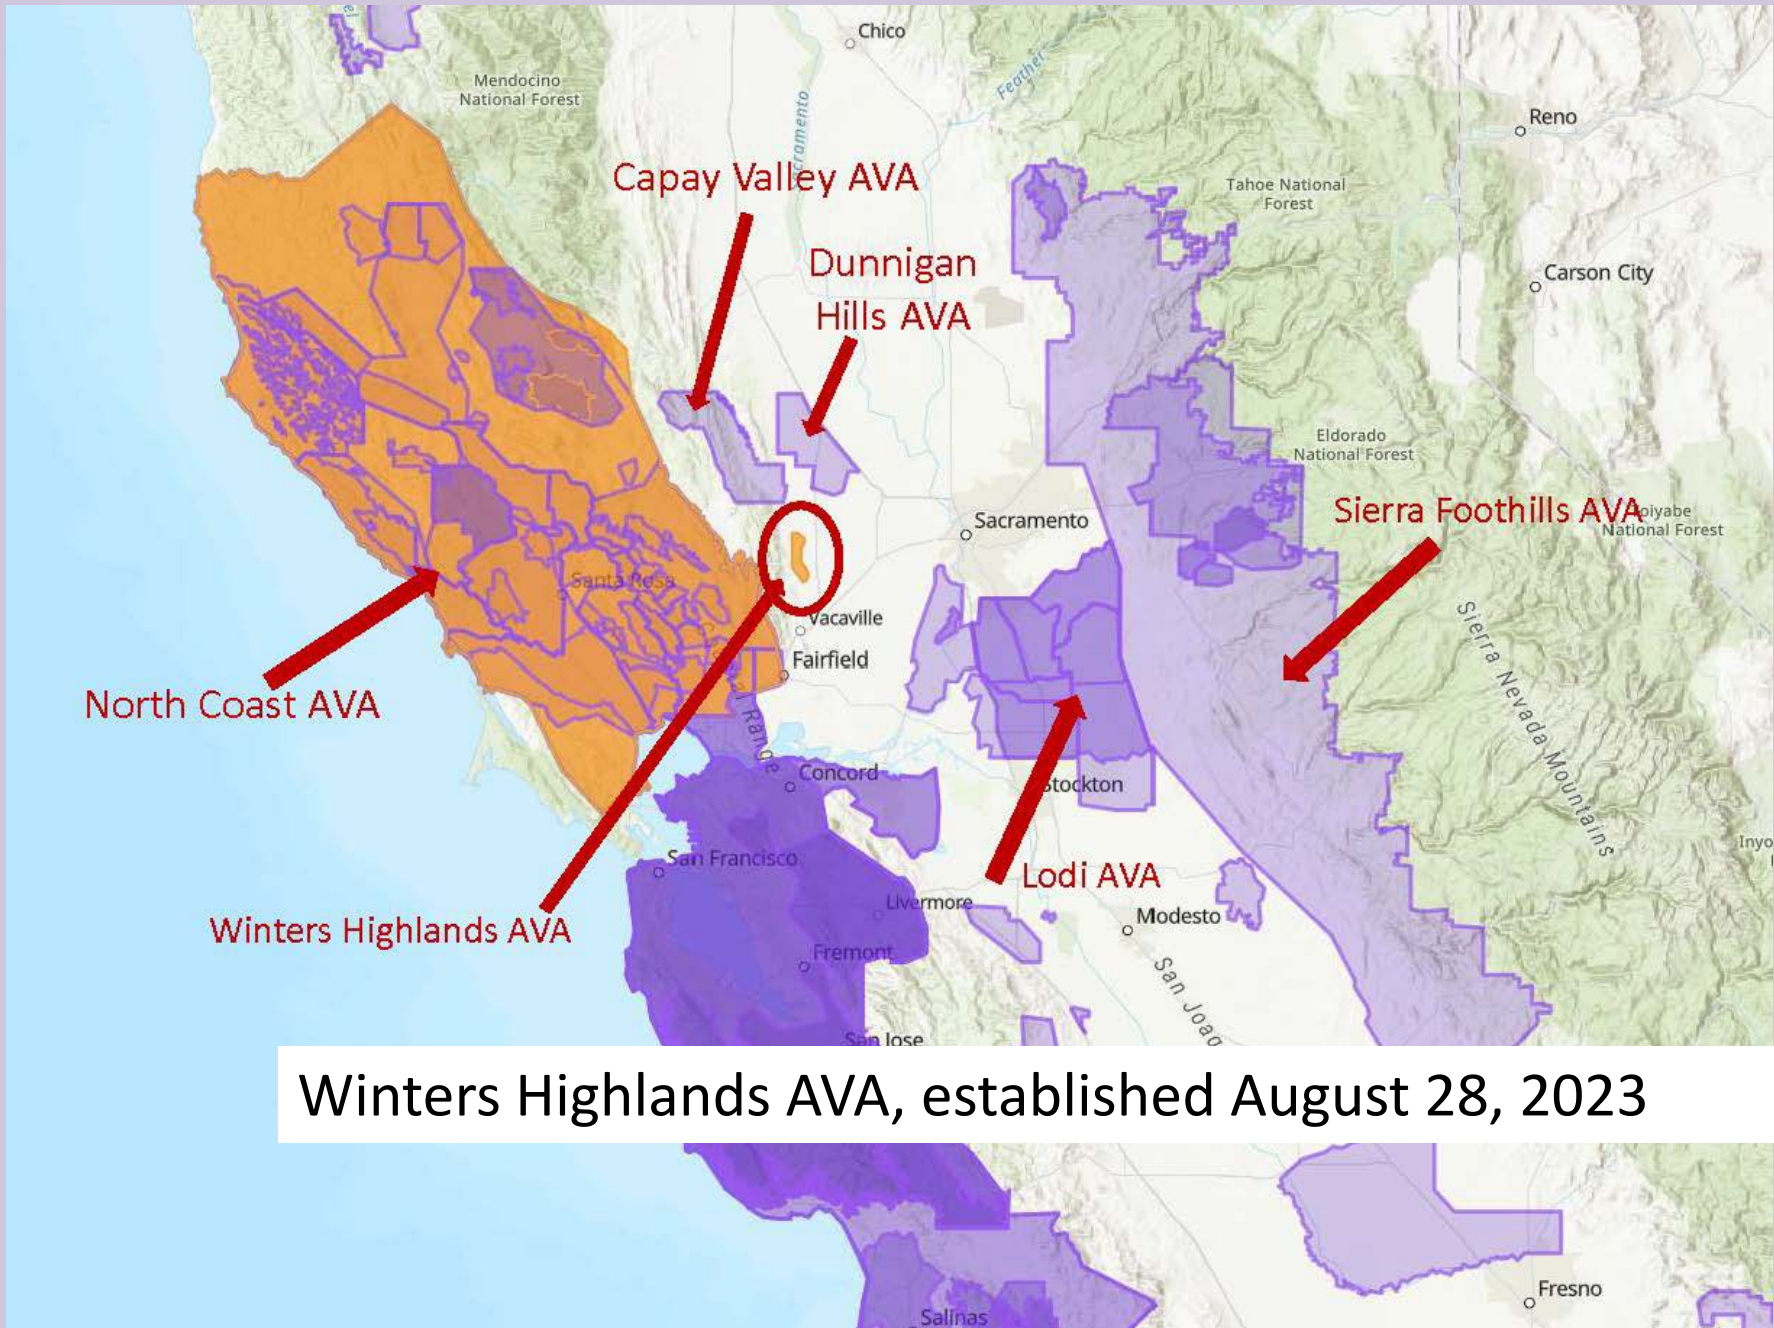

First established in 1937, Bordeaux's Entre-deux-Mers AOC is tucked between the Garonne and Dordogne Rivers.

Winters Highlands AVA, established August 28, 2023

Long Valley-Lake County AVA

Long Valley-Lake County AVA, established July 5, 2023

Thermenregion: classified as a DAC as of May 2023

Thermenregion

Overview map

#4—Canelli DOCG

Map of Piemonte "l'Astigiano"
via Federdoc

Canelli DOCG—registered via the EU Journal on June 23, 2023

#18—Emilia-Romagna DOC