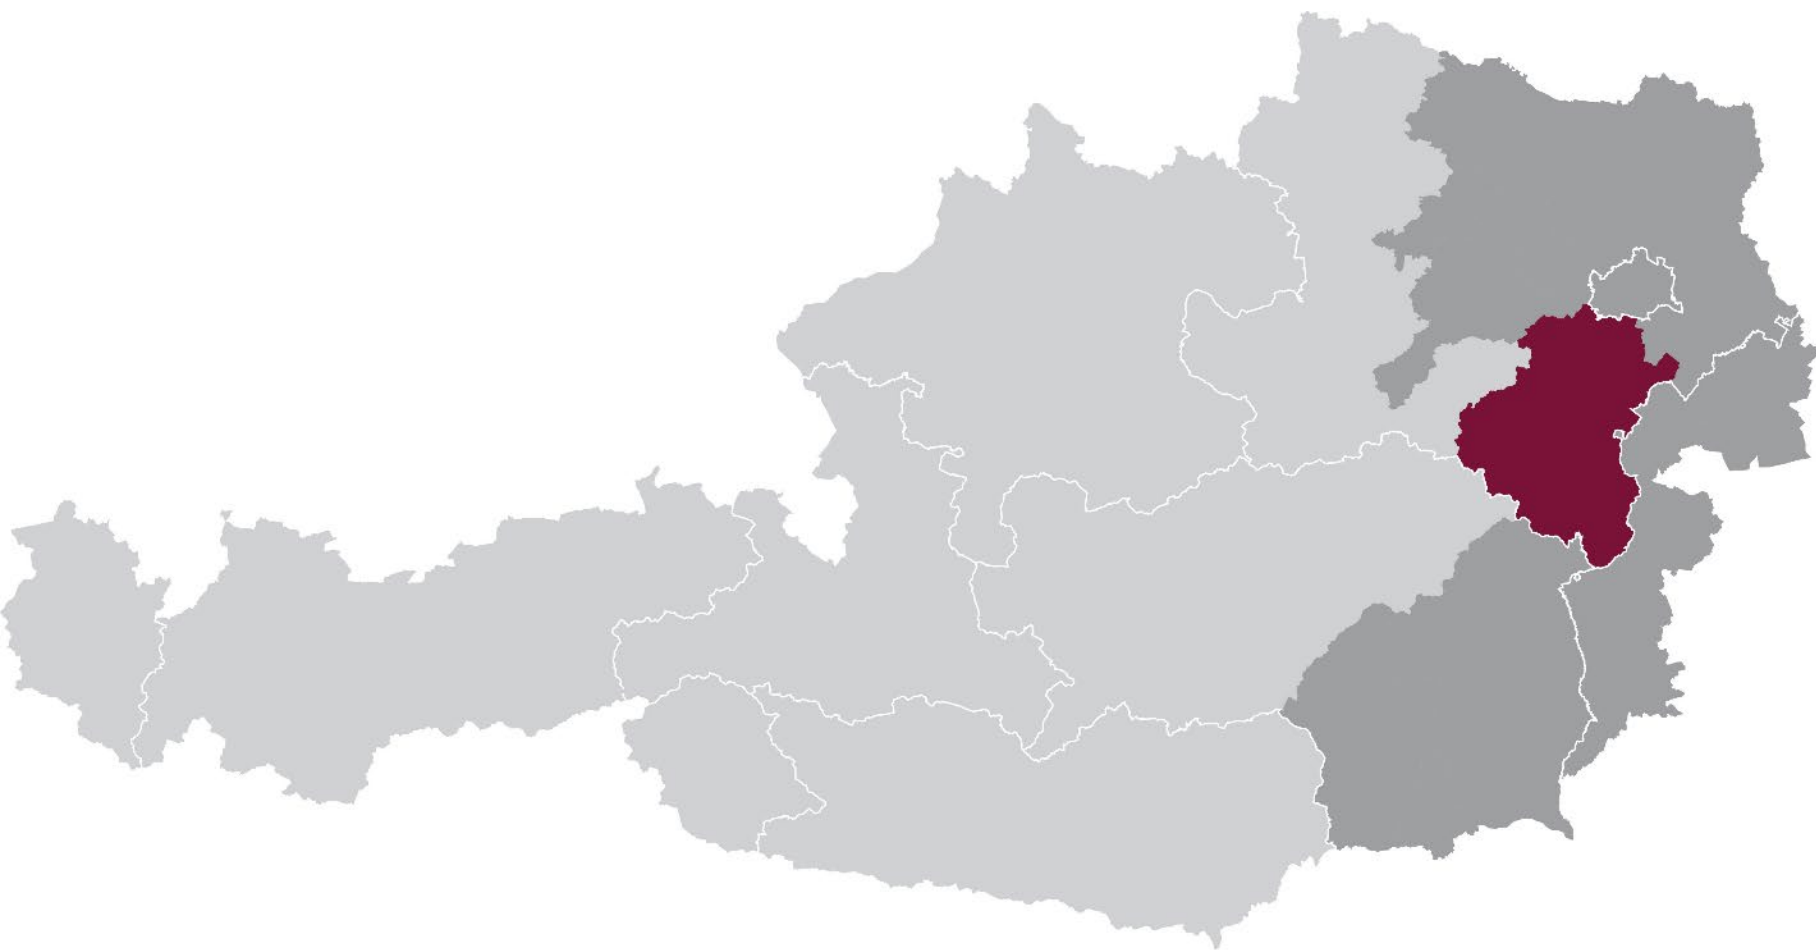

First established in 1937, Bordeaux's Entre-deux-Mers AOC is tucked between the Garonne and Dordogne Rivers.

Winters Highlands AVA, established August 28, 2023

Long Valley-Lake County AVA

Long Valley-Lake County AVA, established July 5, 2023

Thermenregion: classified as a DAC as of May 2023

Thermenregion

Overview map

#4—Canelli DOCG

Map of Piemonte "l'Astigiano"
via Federdoc

Canelli DOCG—registered via the EU Journal on June 23, 2023

#18—Emilia-Romagna DOC