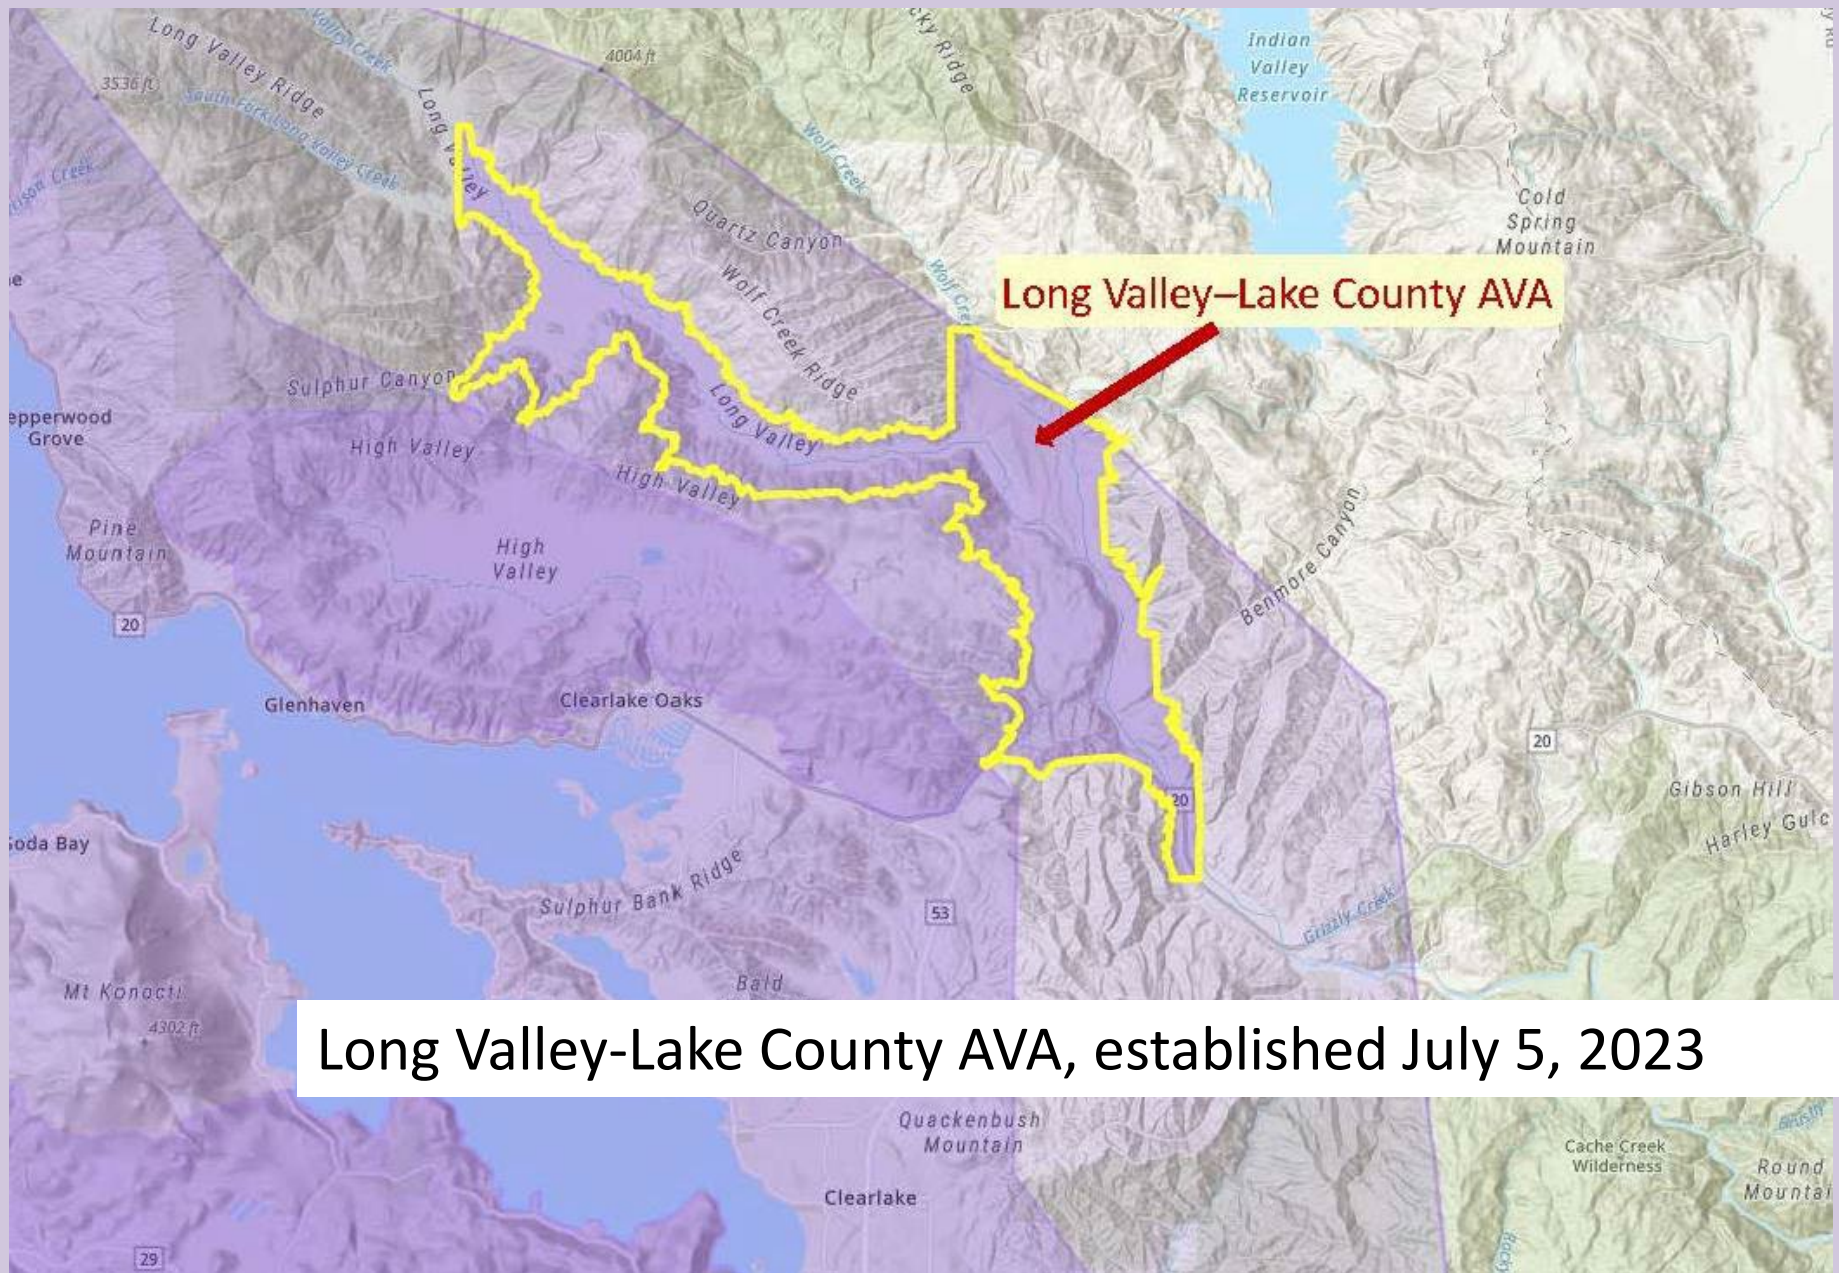

First established in 1937, Bordeaux's Entre-deux-Mers AOC is tucked between the Garonne and Dordogne Rivers.

Winters Highlands AVA, established August 28, 2023

Long Valley-Lake County AVA

Long Valley-Lake County AVA, established July 5, 2023

Thermenregion: classified as a DAC as of May 2023

Thermenregion

Overview map

#4—Canelli DOCG

Map of Piemonte "l'Astigiano"
via Federdoc

Canelli DOCG—registered via the EU Journal on June 23, 2023

#18—Emilia-Romagna DOC