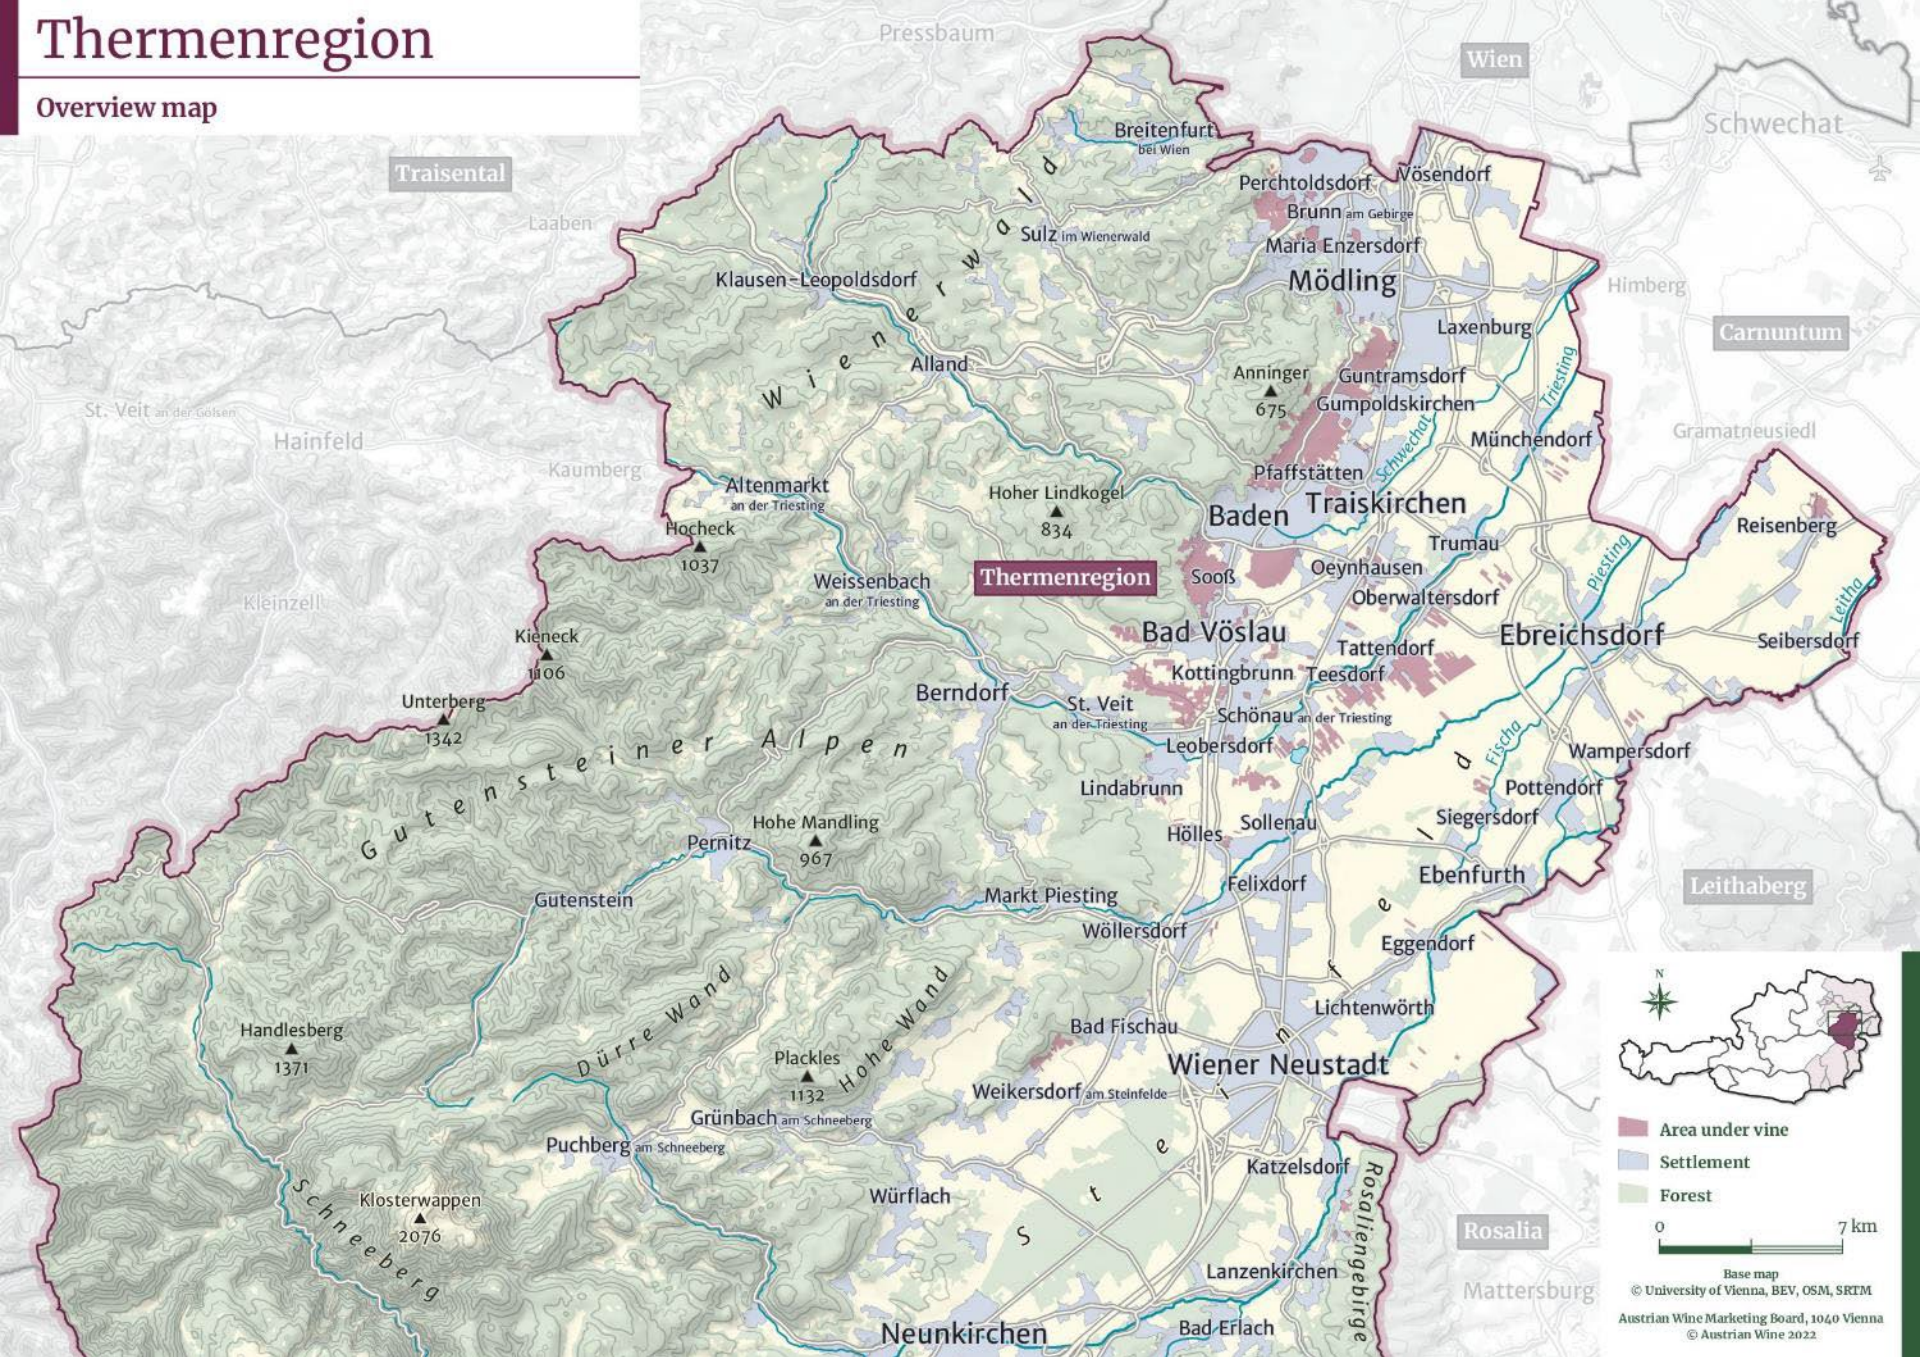

First established in 1937, Bordeaux's Entre-deux-Mers AOC is tucked between the Garonne and Dordogne Rivers.

Winters Highlands AVA, established August 28, 2023

Long Valley-Lake County AVA

Long Valley-Lake County AVA, established July 5, 2023

Thermenregion: classified as a DAC as of May 2023

Thermenregion

Overview map

#4—Canelli DOCG

Map of Piemonte "l'Astigiano"
via Federdoc

Canelli DOCG—registered via the EU Journal on June 23, 2023

#18—Emilia-Romagna DOC

Map of Emilia-Romagna
via Federdoc

Emilia-Romagna DOC—registered via the EU Journal on December 11, 2023