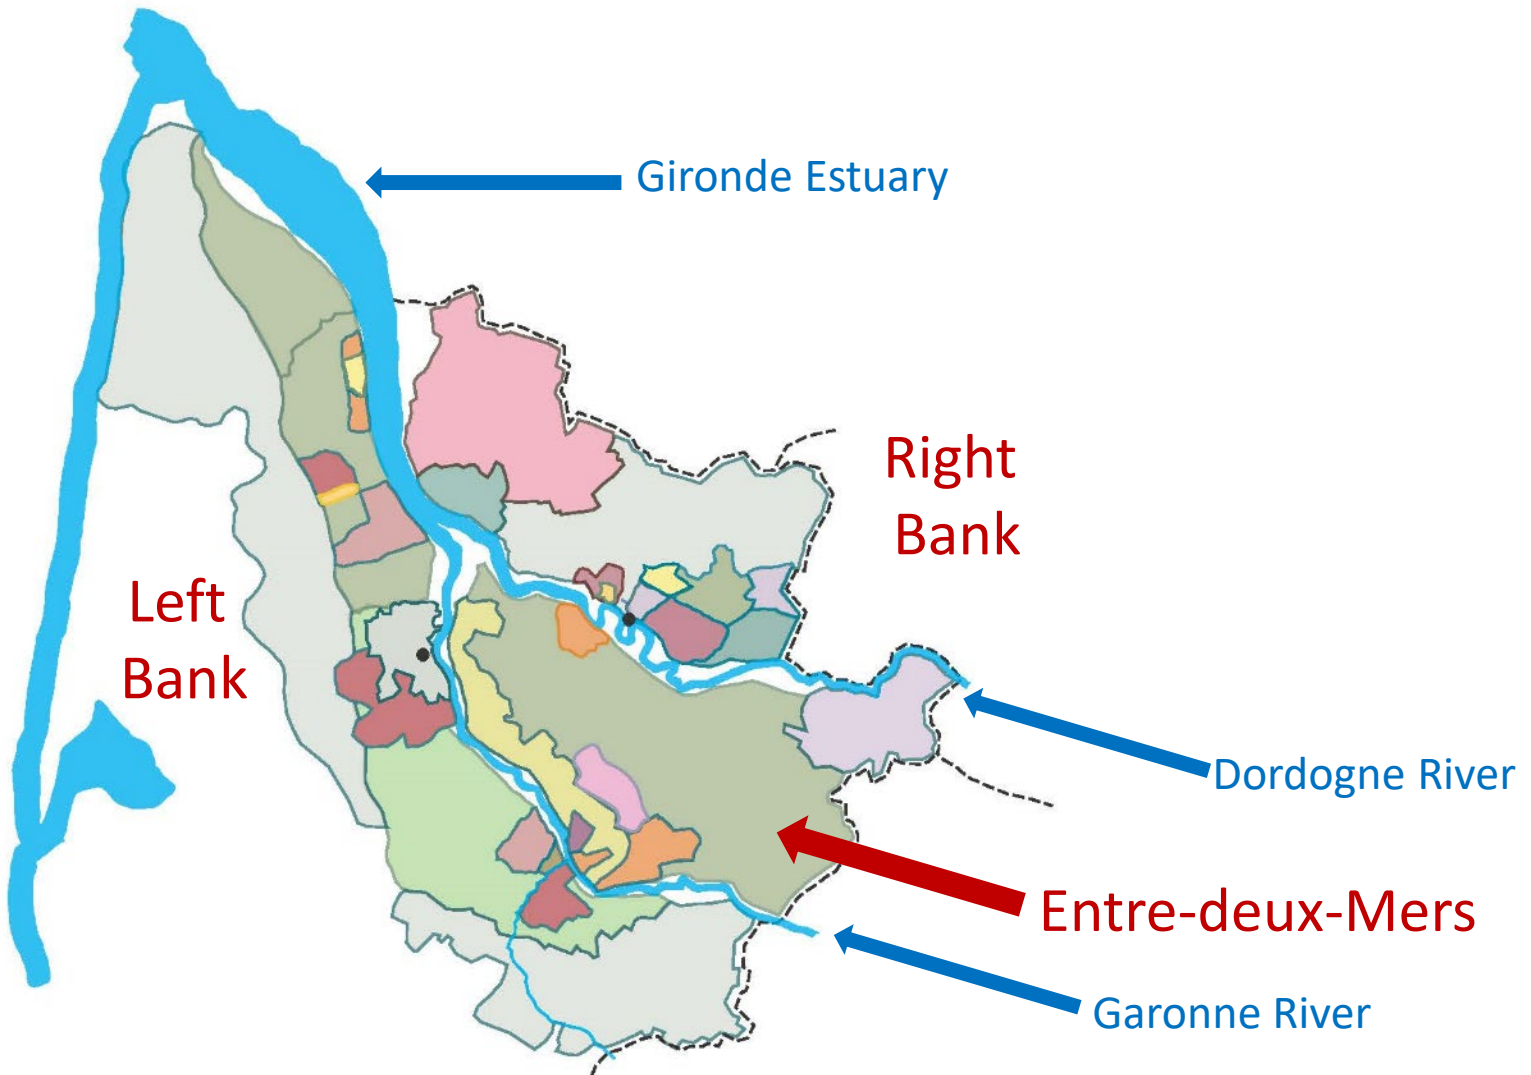

First established in 1937, Bordeaux's Entre-deux-Mers AOC is tucked between the Garonne and Dordogne Rivers.

Winters Highlands AVA, established August 28, 2023

Long Valley-Lake County AVA

Long Valley-Lake County AVA, established July 5, 2023

Thermenregion: classified as a DAC as of May 2023

Thermenregion

Overview map

#4—Canelli DOCG

Map of Piemonte "l'Astigiano"
via Federdoc

Canelli DOCG—registered via the EU Journal on June 23, 2023

#18—Emilia-Romagna DOC