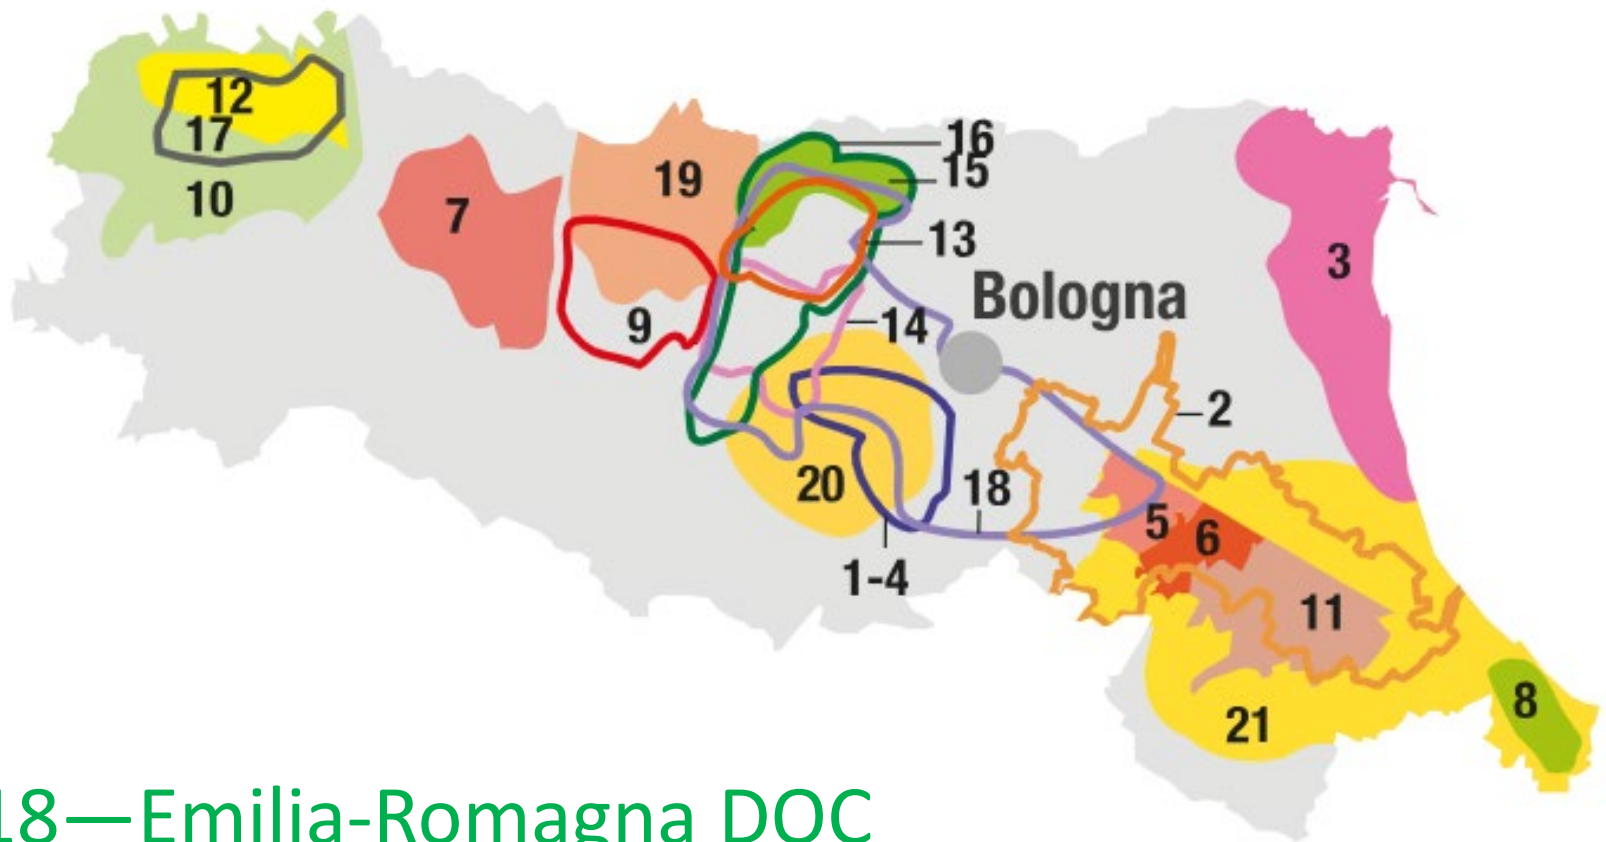

First established in 1937, Bordeaux's Entre-deux-Mers AOC is tucked between the Garonne and Dordogne Rivers.

Winters Highlands AVA, established August 28, 2023

Long Valley-Lake County AVA

Long Valley-Lake County AVA, established July 5, 2023

Thermenregion: classified as a DAC as of May 2023

Thermenregion

Overview map

#4—Canelli DOCG

Map of Piemonte "l'Astigiano"
via Federdoc

Canelli DOCG—registered via the EU Journal on June 23, 2023

#18—Emilia-Romagna DOC